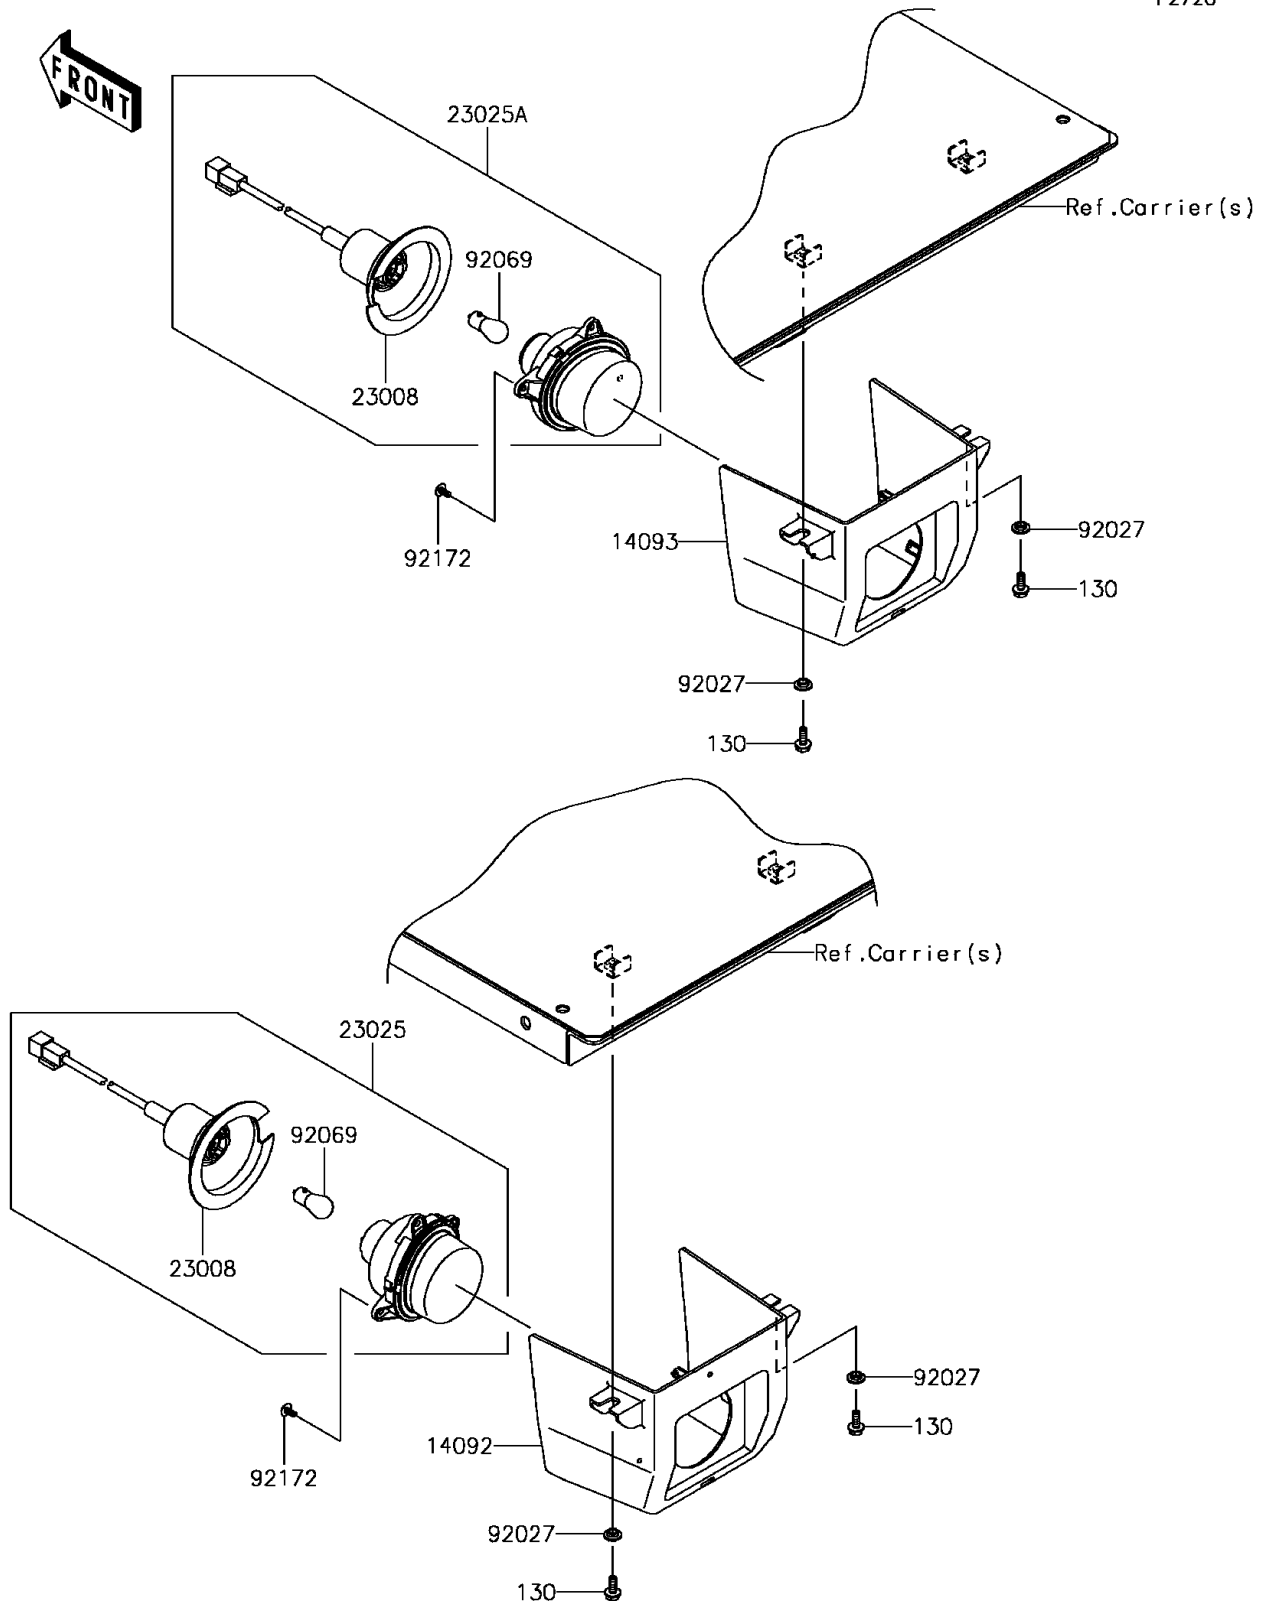

2017 MULE PRO-FX™ EPS Camo PARTS DIAGRAM

Taillight(s)

F2720

2017 MULE PRO-FX™ EPS Camo PARTS LIST

Taillight(s)

ITEM NAME	PART NUMBER	QUANTITY
BOLT-FLANGED,6X16 (Ref # 130)	130CA0616	1
COVER,TAIL LAMP,LH (Ref # 14092)	14092-1183	1
COVER,TAIL LAMP,RH (Ref # 14093)	14093-0091	1
SOCKET-ASSY (Ref # 23008)	23008-0162	1
LAMP-TAIL,LH (Ref # 23025)	23025-0334	1
LAMP-TAIL,RH (Ref # 23025A)	23025-0341	1
COLLAR,L=4.6 (Ref # 92027)	92027-1168	1
BULB,12V 21/5W (Ref # 92069)	92069-0072	1
SCREW,TAPPING,5X10 (Ref # 92172)	92172-0262	1