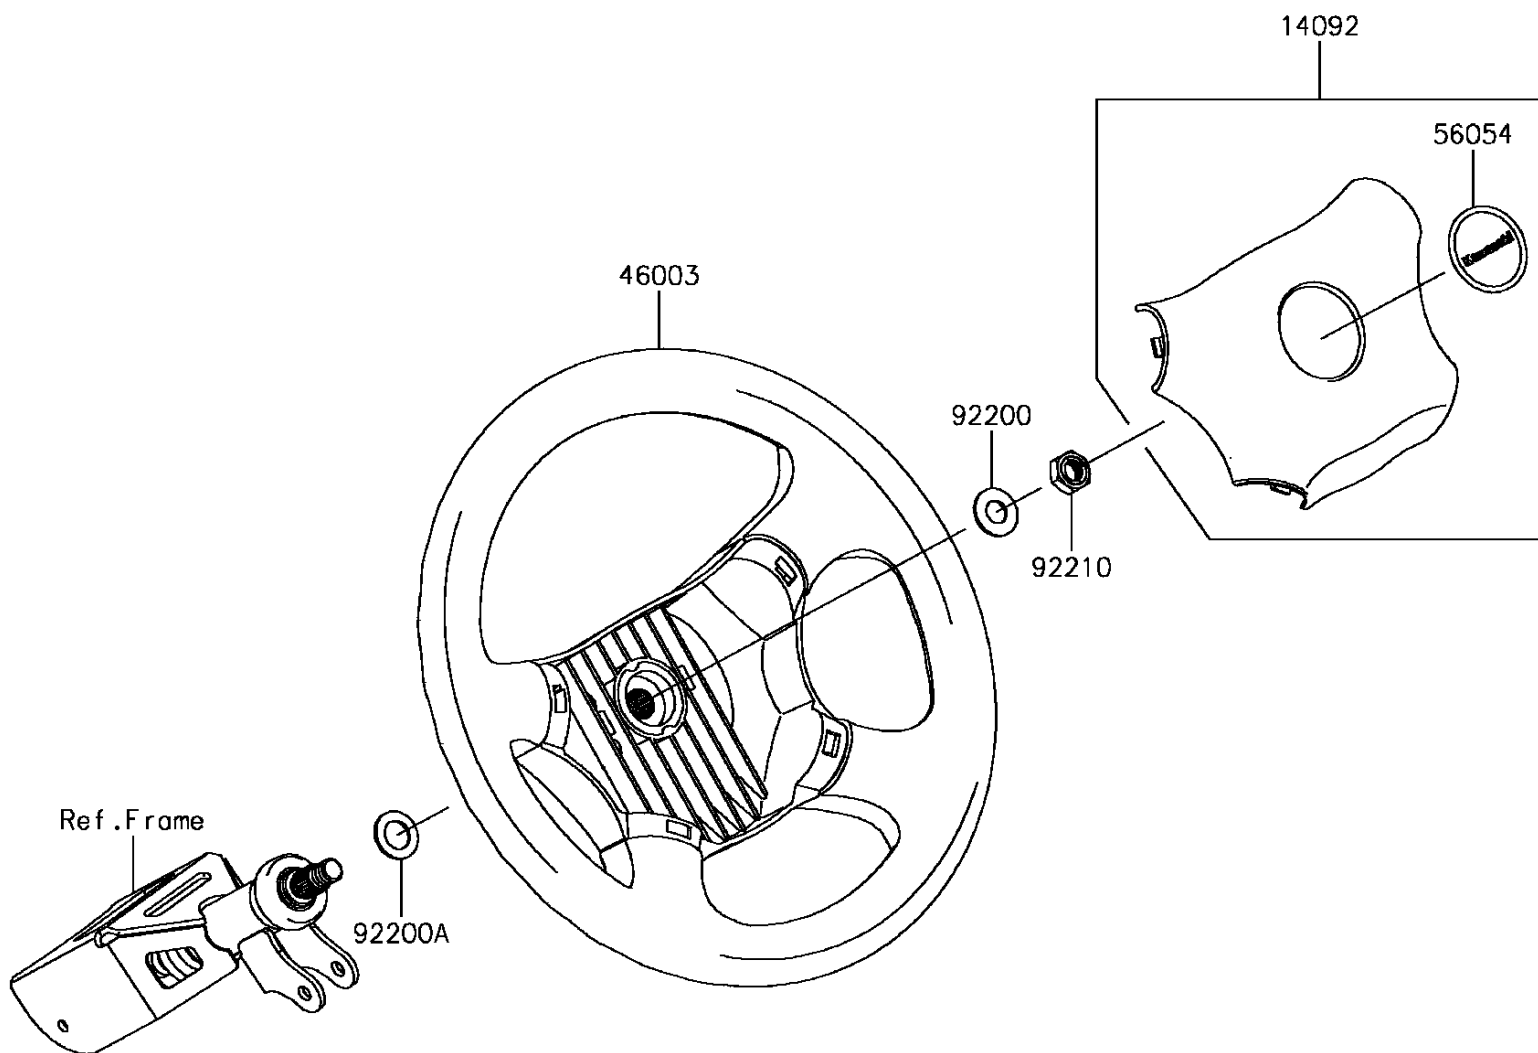

2017 MULE PRO-FX™ EPS Camo PARTS DIAGRAM

Steering Wheel

F2311

2017 MULE PRO-FX™ EPS Camo PARTS LIST

Steering Wheel

ITEM NAME	PART NUMBER	QUANTITY
COVER,HORN SWITCH (Ref # 14092)	14092-1029	1
HANDLE (Ref # 46003)	46003-0595	1
MARK,CENTER LOGO,KAWASAKI (Ref # 56054)	56054-1188	1
WASHER,12.1X25X1.6 (Ref # 92200)	92200-0455	1
WASHER,15X25X1.6 (Ref # 92200A)	92200-0460	1
NUT,LOCK,12MM (Ref # 92210)	92210-1249	1