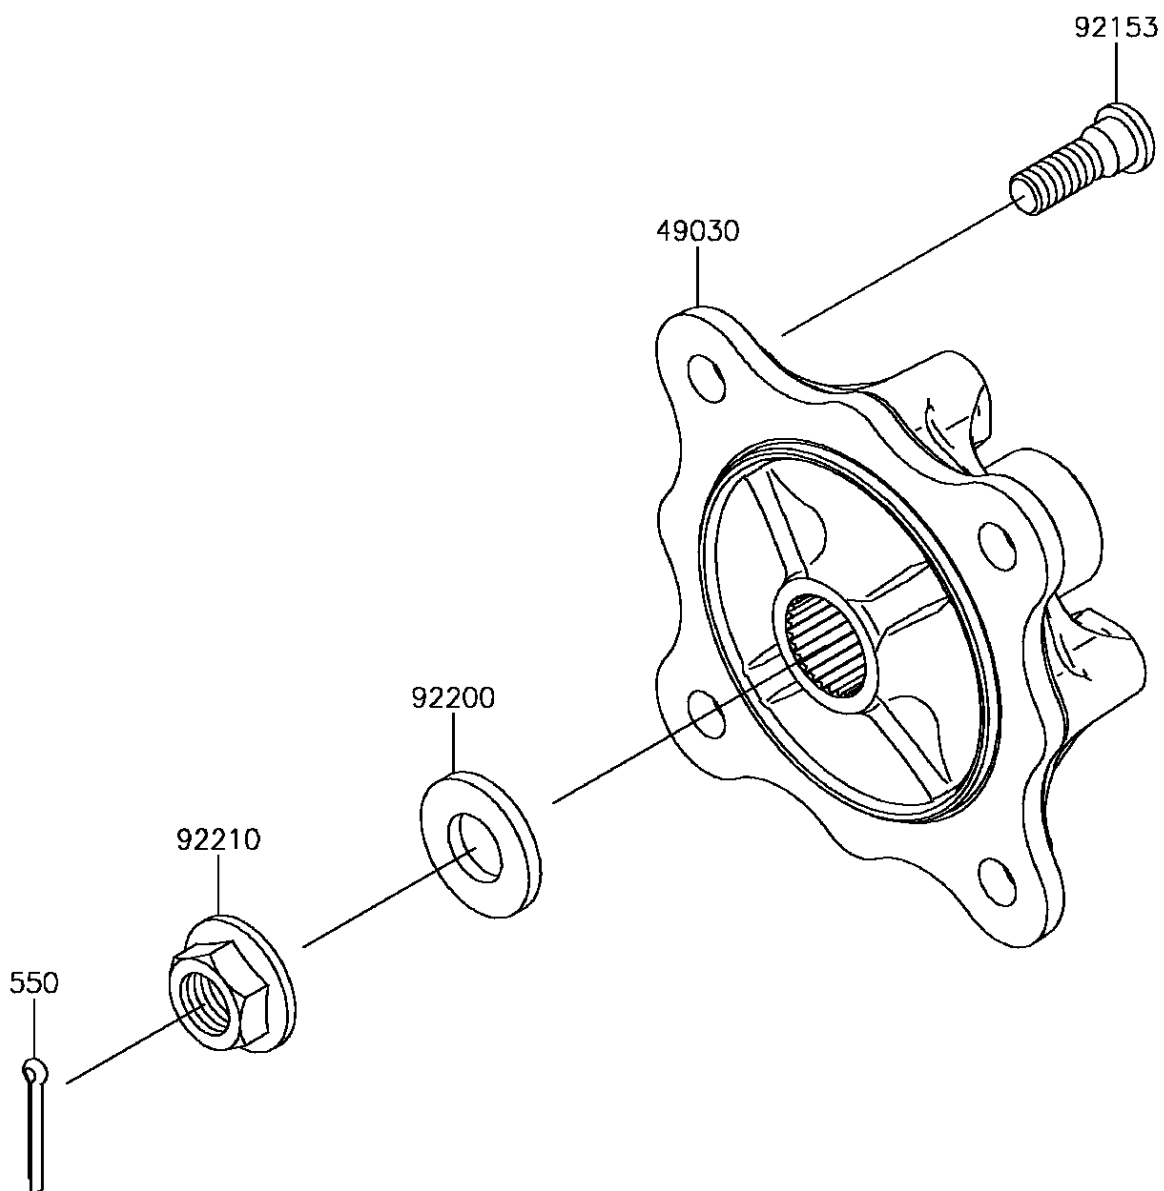

2017 MULE PRO-FX™ EPS Camo PARTS DIAGRAM

Rear Hubs/Brakes

F2240

2017 MULE PRO-FX™ EPS Camo PARTS LIST

Rear Hubs/Brakes

ITEM NAME	PART NUMBER	QUANTITY
HUB,RR (Ref # 49030)	49030-0049	1
PIN-COTTER,4.0X30 (Ref # 550)	550AA4030	1
BOLT,12MM (Ref # 92153)	92153-1915	1
WASHER,20.3X41X4.5 (Ref # 92200)	92200-0921	1
NUT,FLANGED,20MM (Ref # 92210)	92210-2093	1