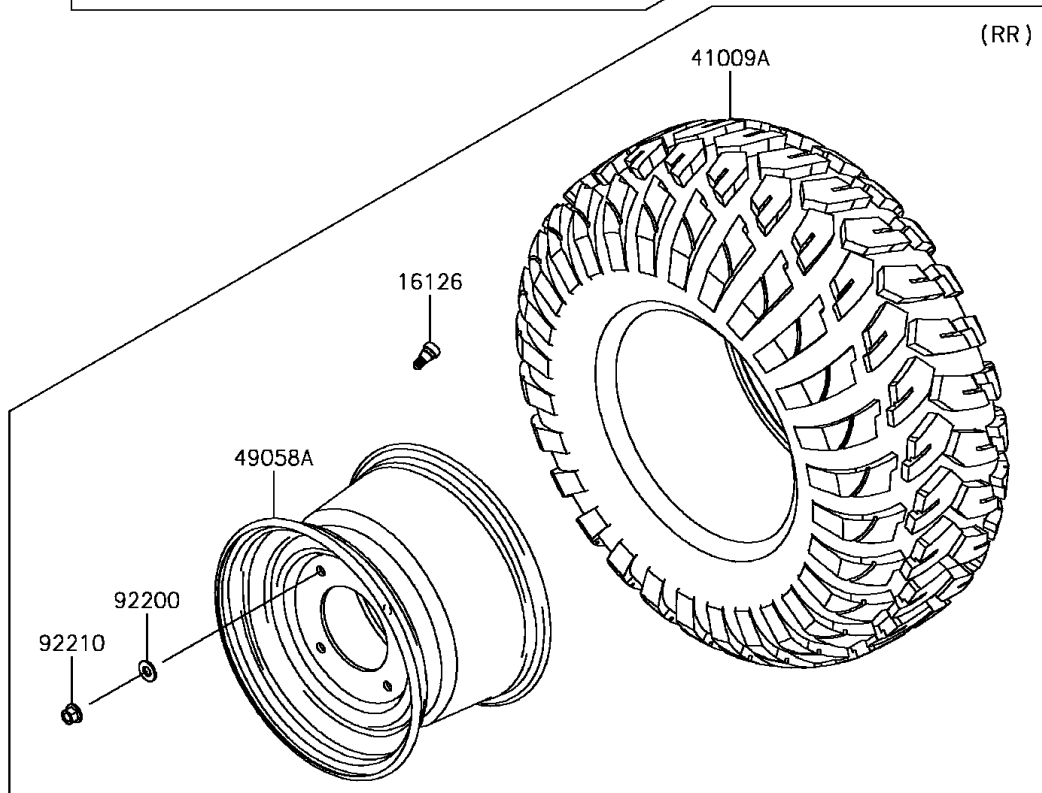

## 2017 MULE PRO-FX™ EPS Camo PARTS DIAGRAM

Wheels/Tires

## 2017 MULE PRO-FX™ EPS Camo PARTS LIST

Wheels/Tires

ITEM NAME	PART NUMBER	QUANTITY
VALVE (Ref # 16126)	16126-4001	1
TIRE,FR,26X9.00R12 4PR,FRONTIER (Ref # 41009)	41009-0567	1
TIRE,RR,26X11.00R12 4PR,FRONTIER (Ref # 41009A)	41009-0568	1
WHEEL,FR,12X7.0AT,F.S.BLACK (Ref # 49058)	49058-0608-397	1
WHEEL,RR,12X8.0AT,F.S.BLACK (Ref # 49058A)	49058-0611-397	1
WASHER,12.1X26X2.3 (Ref # 92200)	92200-0930	1
NUT,12MM (Ref # 92210)	92210-0603	1