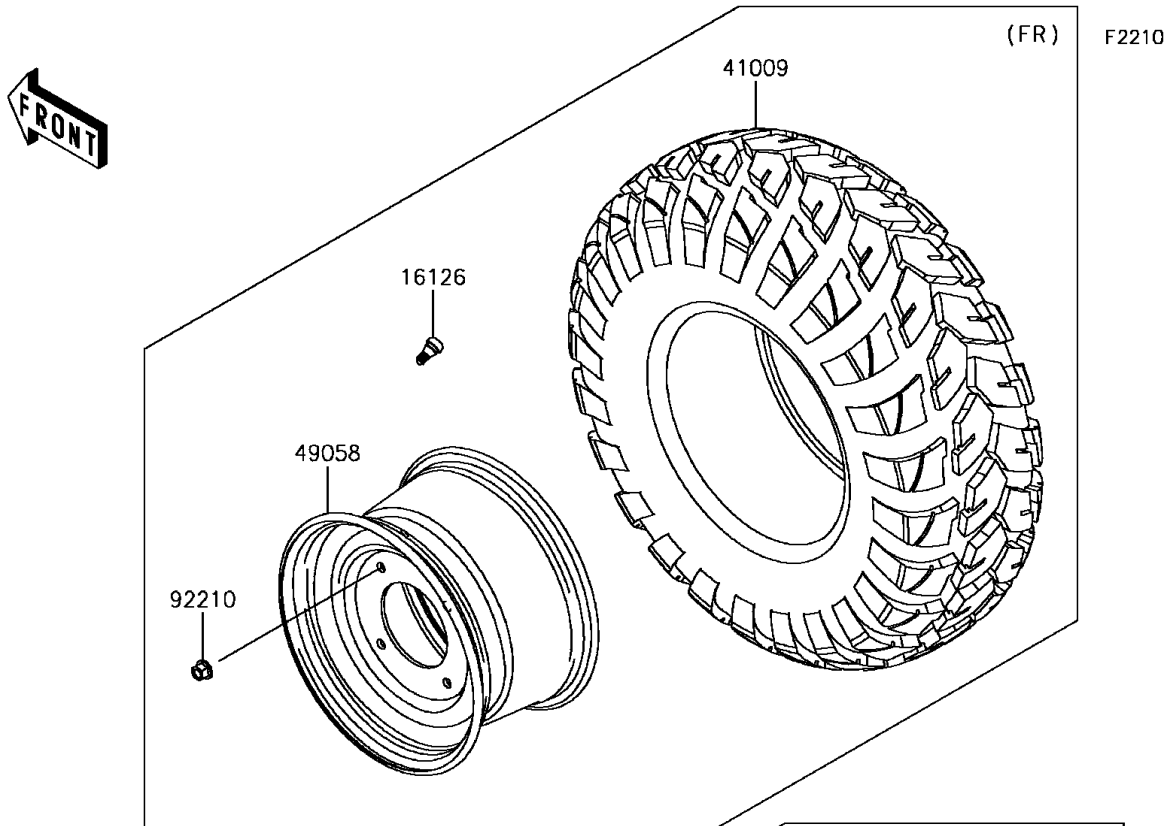

## 2017 MULE PRO-FX™ EPS Camo PARTS DIAGRAM

Wheels/Tires

## 2017 MULE PRO-FX™ EPS Camo PARTS LIST

Wheels/Tires

ITEM NAME	PART NUMBER	QUANTITY
VALVE (Ref # 16126)	16126-4001	1
TIRE,FR,26X9.00R12 4PR,FRONTIER (Ref # 41009)	41009-0567	1
TIRE,RR,26X11.00R12 4PR,FRONTIER (Ref # 41009A)	41009-0568	1
WHEEL,FR,12X7.0AT,F.S.BLACK (Ref # 49058)	49058-0608-397	1
WHEEL,RR,12X8.0AT,F.S.BLACK (Ref # 49058A)	49058-0611-397	1
WASHER,12.1X26X2.3 (Ref # 92200)	92200-0930	1
NUT,12MM (Ref # 92210)	92210-0603	1