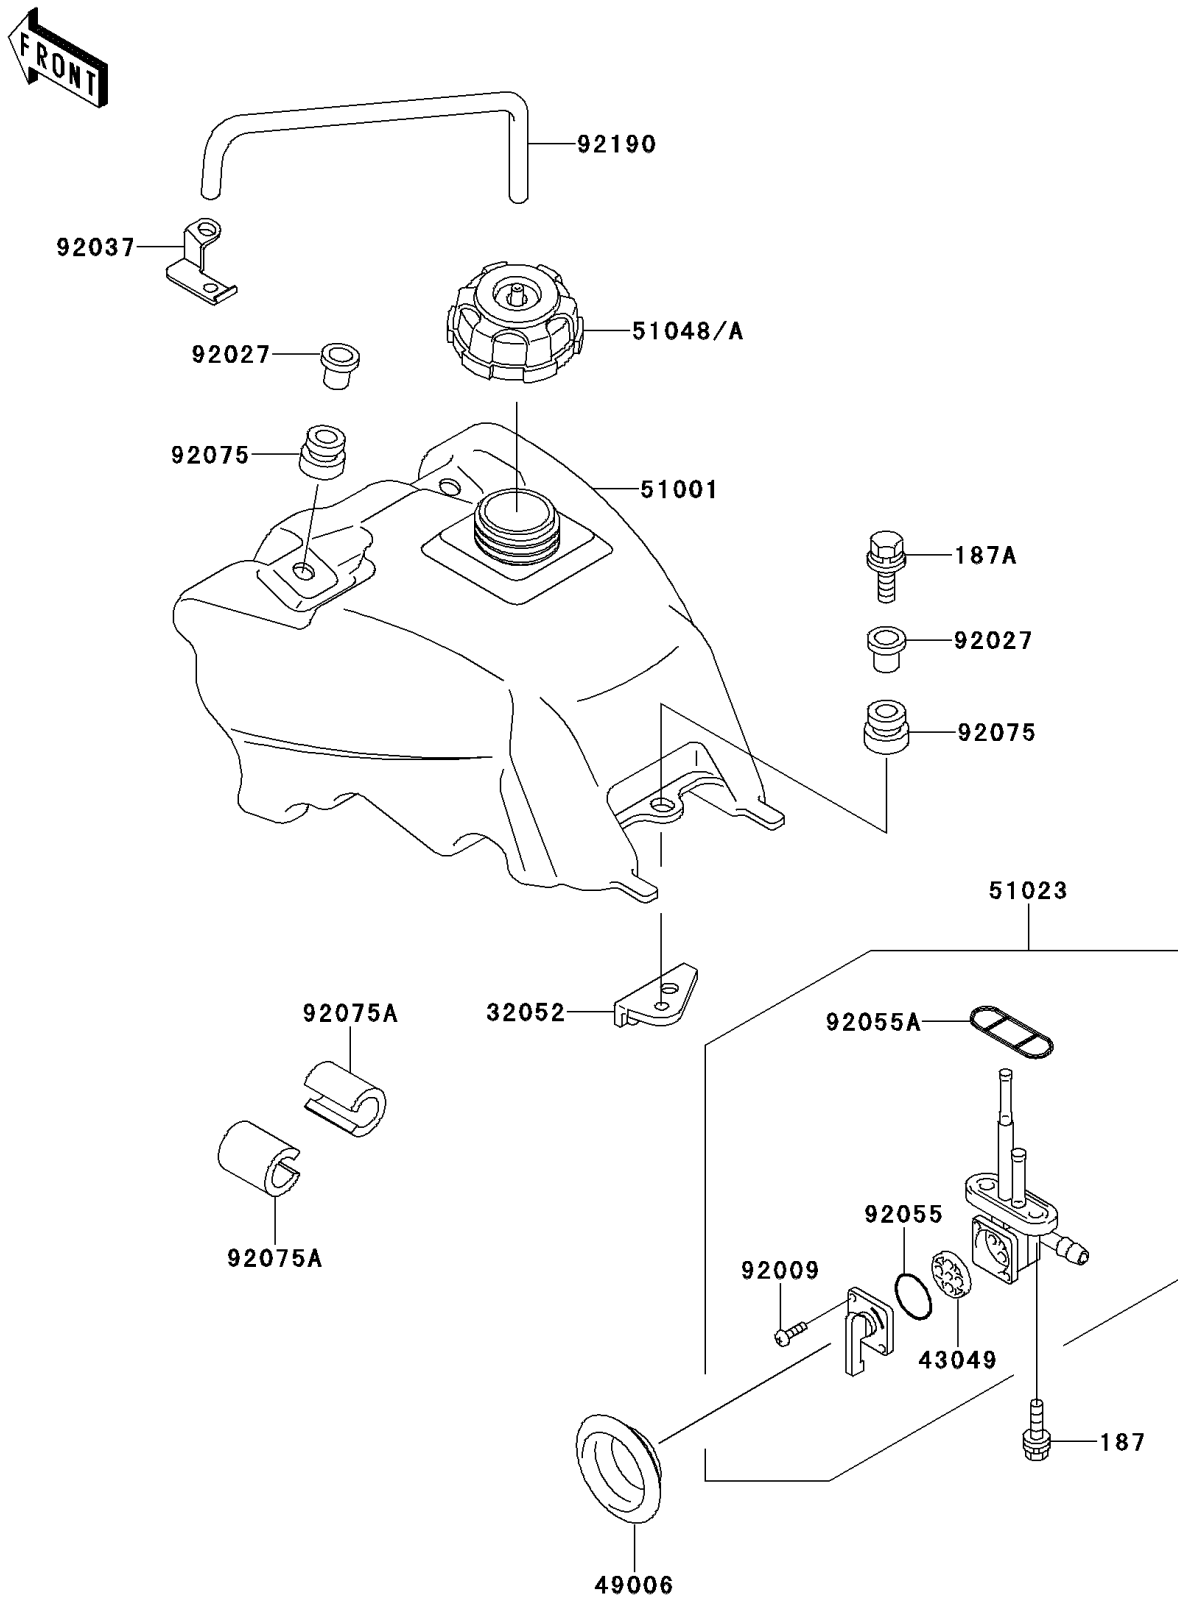

1996 Mojave® 250 PARTS DIAGRAM

Fuel Tank

F2410

1996 Mojave® 250 PARTS LIST

Fuel Tank

ITEM NAME	PART NUMBER	QUANTITY
BOLT-UPSET-WSP (Ref # 187)	187B0614	1
BOLT-UPSET-WSP (Ref # 187A)	187D0630	1
BRACKET-TANK (Ref # 32052)	32052-1232	1
PACKING,FUEL TAP LEVER (Ref # 43049)	43049-1017	1
BOOT (Ref # 49006)	49006-1192	1
TANK-COMP-FUEL (Ref # 51001)	51001-1482	1
TAP-ASSY,FUEL (Ref # 51023)	51023-1146	1
CAP-ASSY-TANK,FUEL (Ref # 51048)	51048-1090	1
SCREW,3X5 (Ref # 92009)	92009-1123	1
COLLAR,L=16.1 (Ref # 92027)	92027-1847	1
CLAMP,TUBE (Ref # 92037)	92037-1961	1
RING-O,FUEL TAP LEVER (Ref # 92055)	92055-1111	1
RING-O,FUEL TAP PACKING (Ref # 92055A)	92055-1348	1
DAMPER (Ref # 92075)	92075-1787	1
DAMPER,FUEL TANK (Ref # 92075A)	92075-1835	1
TUBE,4.7X9.5X350 (Ref # 92190)	92190-1022	1