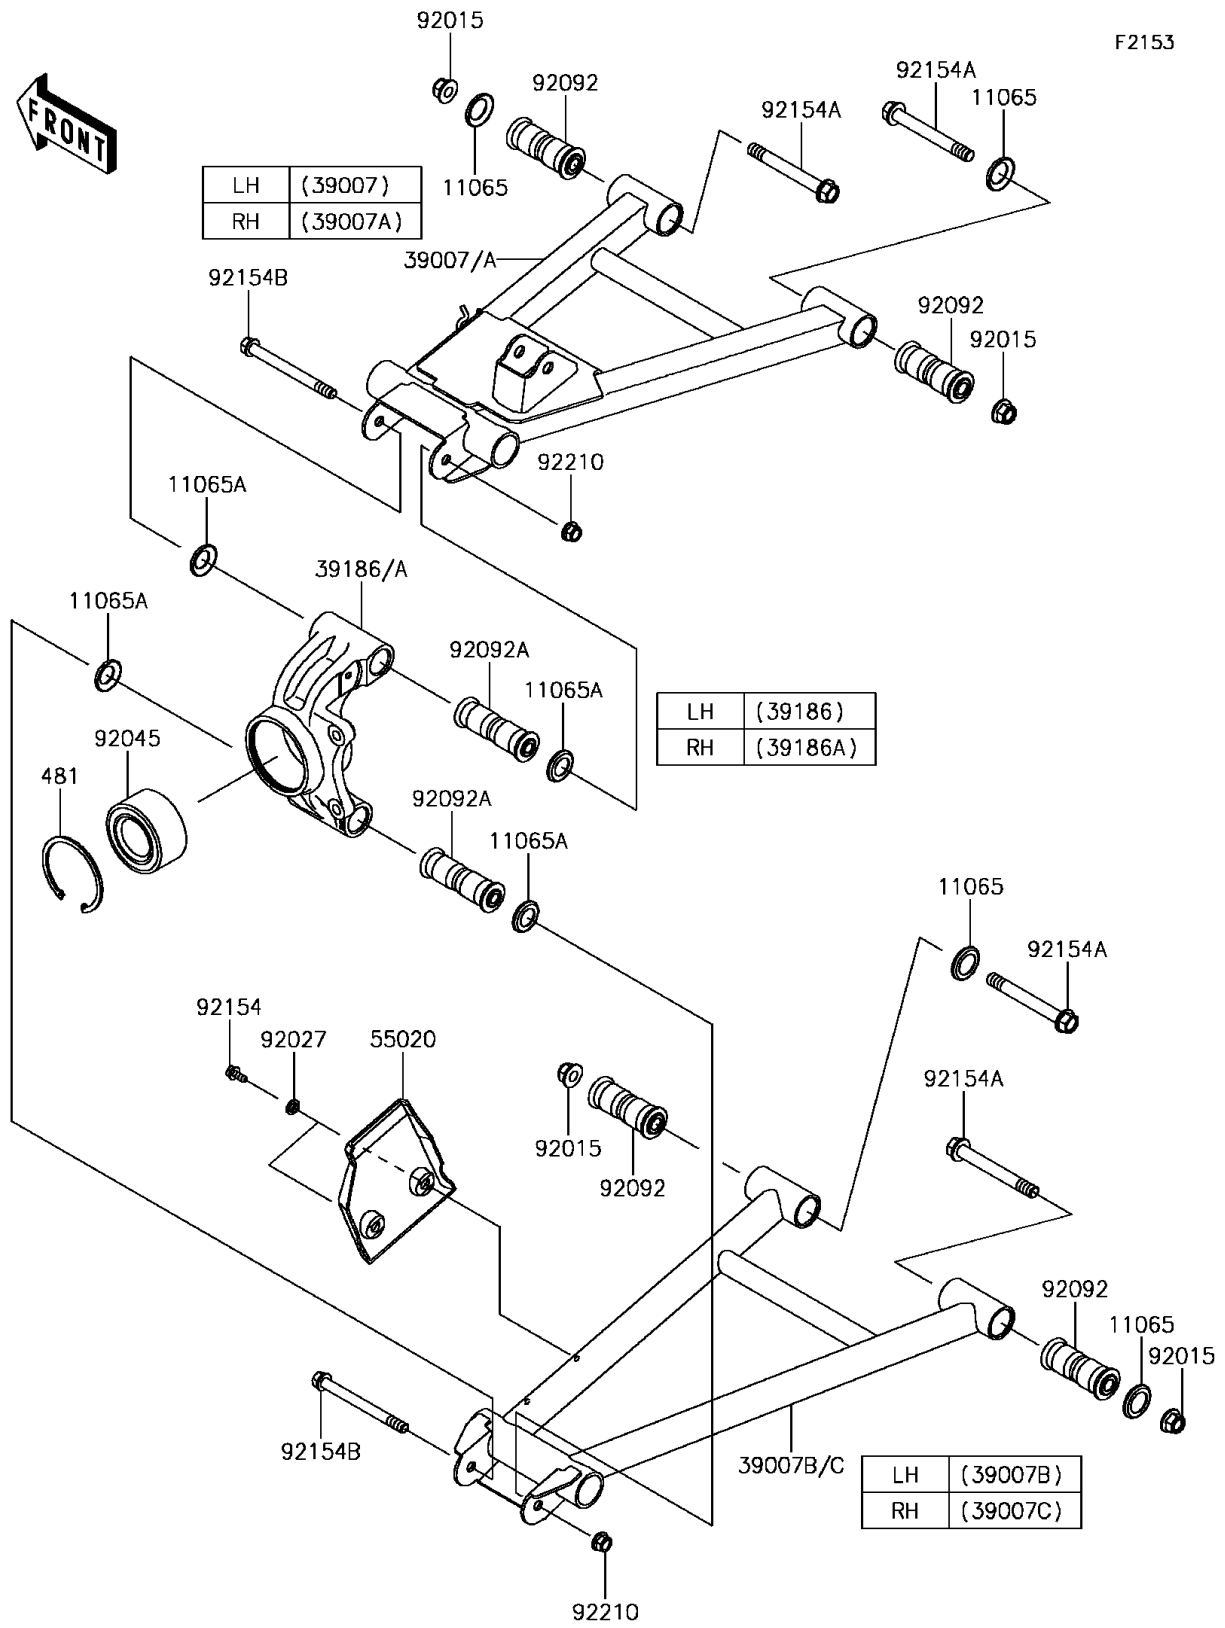

2017 MULE PRO-FX™ EPS Camo PARTS DIAGRAM

Rear Suspension

2017 MULE PRO-FX™ EPS Camo PARTS LIST

Rear Suspension

ITEM NAME	PART NUMBER	QUANTITY
CAP,ARM (Ref # 11065)	11065-0838	1
CAP (Ref # 11065A)	11065-0849	1
ARM-SUSP,RR,UPP,LH (Ref # 39007)	39007-0379	1
ARM-SUSP,RR,UPP,RH (Ref # 39007A)	39007-0380	1
ARM-SUSP,RR,LWR,LH (Ref # 39007B)	39007-0381	1
ARM-SUSP,RR,LWR,RH (Ref # 39007C)	39007-0382	1
KNUCKLE,RR,LH (Ref # 39186)	39186-0317	1
KNUCKLE,RR,RH (Ref # 39186A)	39186-0318	1
CIRCLIP-TYPE-C (Ref # 481)	481J7500	1
GUARD,RR CVJ (Ref # 55020)	55020-0931	1
NUT,LOCK,FLANGED,12MM (Ref # 92015)	92015-1433	1
COLLAR,L=4.6 (Ref # 92027)	92027-1168	1
BEARING-BALL,40X74X36 (Ref # 92045)	92045-0763	1
BUSHING-RUBBER,12X20X78 (Ref # 92092)	92092-0028	1
BUSHING-RUBBER,10.1X17X88 (Ref # 92092A)	92092-0029	1
BOLT,6X15.6 (Ref # 92154)	92154-1250	1
BOLT,FLANGED,12X100 (Ref # 92154A)	92154-1318	1
BOLT,FLANGED,10X110 (Ref # 92154B)	92154-1353	1
NUT,LOCK,FLANGED,10MM (Ref # 92210)	92210-0276	1