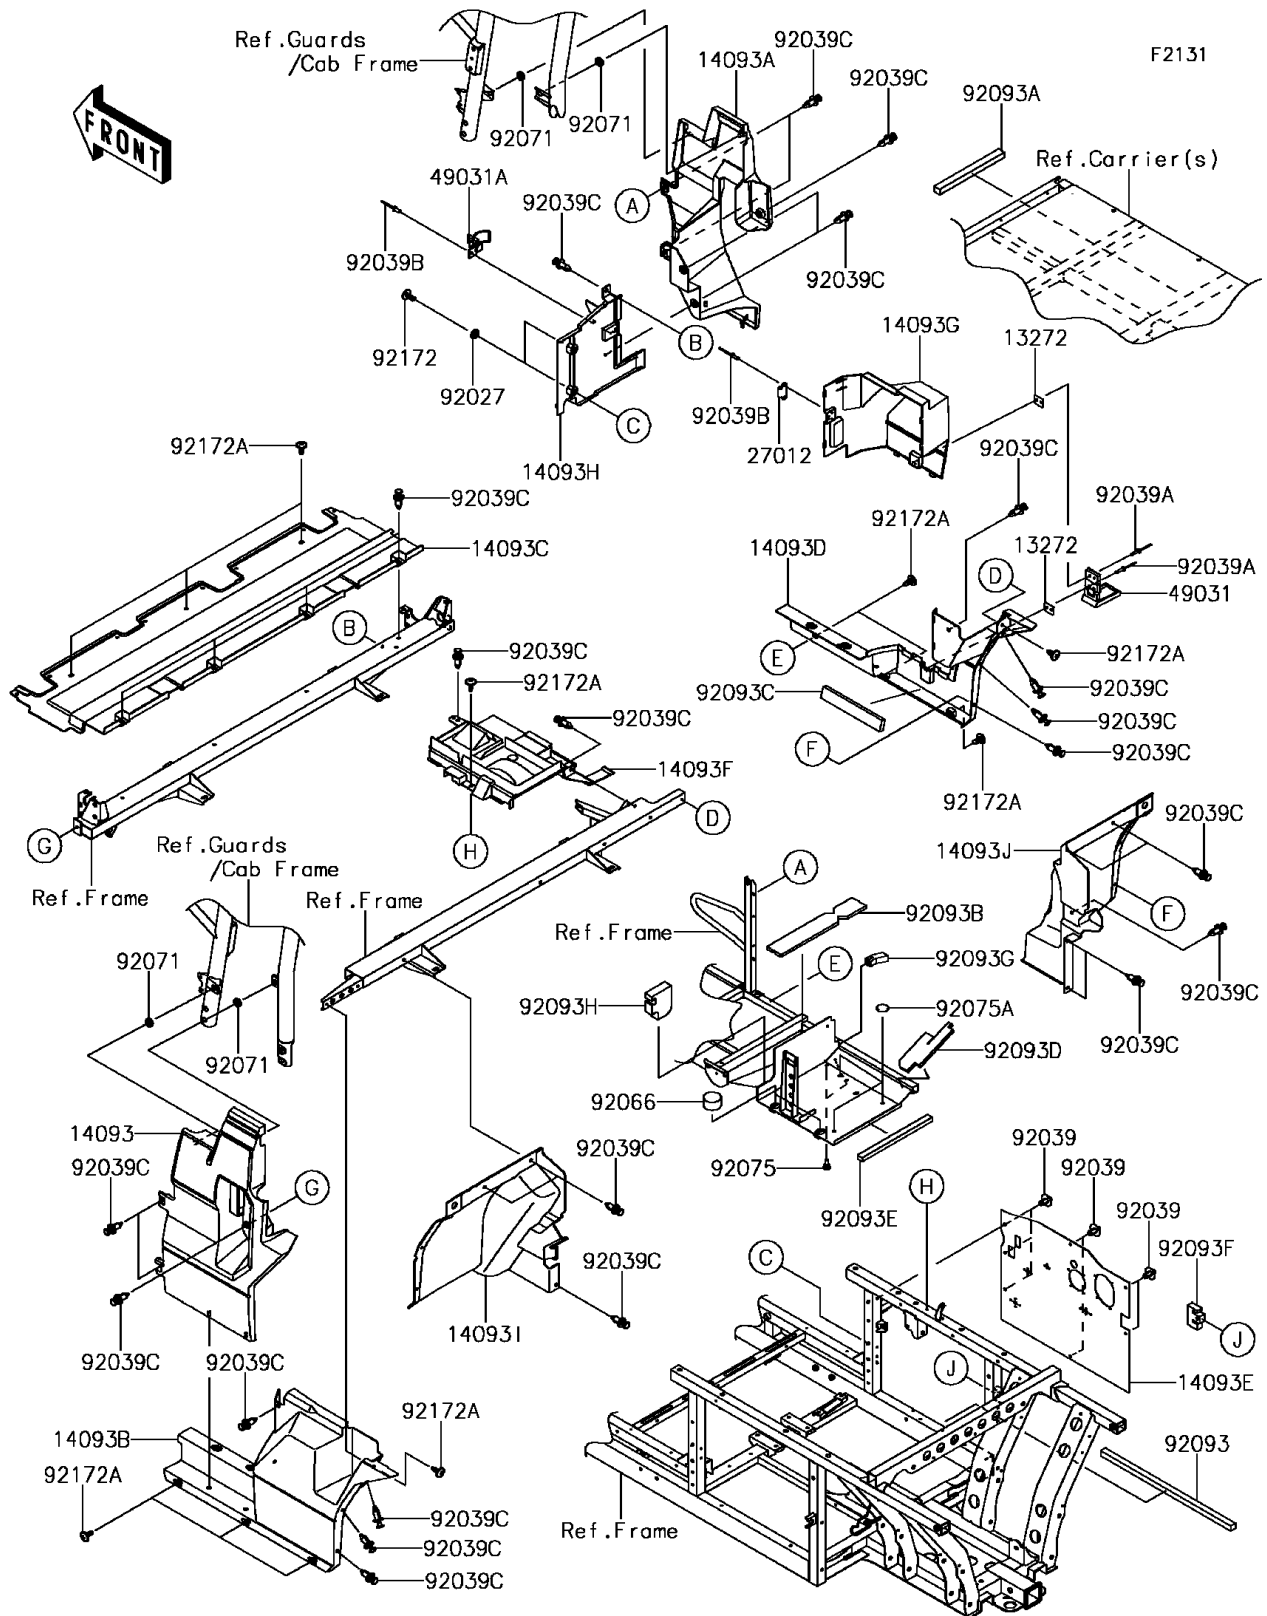

## 2017 MULE PRO-FX™ EPS Camo PARTS DIAGRAM

Frame Fittings(Rear)

## 2017 MULE PRO-FX™ EPS Camo PARTS LIST

Frame Fittings(Rear)

ITEM NAME	PART NUMBER	QUANTITY
PLATE,LATCH (Ref # 13272)	13272-1828	1
COVER,SIDE,LH,FR,F.BLACK (Ref # 14093)	14093-0167-6Z	1
COVER,SIDE,RH,FR,F.BLACK (Ref # 14093A)	14093-0168-6Z	1
COVER,SIDE,LH,RR (Ref # 14093B)	14093-0169	1
COVER,SEAT,BACK (Ref # 14093C)	14093-0171	1
COVER,SIDE,RH,RR (Ref # 14093D)	14093-0173	1
COVER,DUST,A/C BOX (Ref # 14093E)	14093-0257	1
COVER,DUST (Ref # 14093F)	14093-0311	1
COVER,SIDE,RH,A/C MAINT. (Ref # 14093G)	14093-0371	1
COVER,SIDE,RH,A/C,FR (Ref # 14093H)	14093-0372	1
COVER,RR,FLOOR,MUD,LH (Ref # 14093I)	14093-0388	1
COVER,RR,FLOOR,MUD,RH (Ref # 14093J)	14093-0389	1
HOOK,STRIKER (Ref # 27012)	27012-0806	1
LATCH,A/C (Ref # 49031)	49031-0007	1
LATCH,TOGGLE (Ref # 49031A)	49031-0015	1
COLLAR,L=4.6 (Ref # 92027)	92027-1168	1
RIVET (Ref # 92039)	92039-0086	1
RIVET,3.2X13.4 (Ref # 92039A)	92039-0739	1
RIVET (Ref # 92039B)	92039-0747	1
RIVET (Ref # 92039C)	92039-1229	1
PLUG,36X20 (Ref # 92066)	92066-0812	1
GROMMET (Ref # 92071)	92071-056	1
DAMPER,6X10X15 (Ref # 92075)	92075-1808	1
DAMPER,RUBBER (Ref # 92075A)	92075-261	1
SEAL,DUST,20X20X565 (Ref # 92093)	92093-0631	1
SEAL,DUST,20X25X280 (Ref # 92093A)	92093-0633	1
SEAL,DUST,61X368X10 (Ref # 92093B)	92093-0643	1
SEAL,DUST,39X255X15 (Ref # 92093C)	92093-0644	1
SEAL,DUST,69X207X10 (Ref # 92093D)	92093-0645	1

## 2017 MULE PRO-FX™ EPS Camo PARTS LIST

Frame Fittings(Rear)

ITEM NAME	PART NUMBER	QUANTITY
SEAL,DUST,15X305X20 (Ref # 92093E)	92093-0646	1
SEAL,52X72X20 (Ref # 92093F)	92093-0651	1
SEAL,21.5X60X20 (Ref # 92093G)	92093-0652	1
SEAL,GOMSPOR (Ref # 92093H)	92093-0667	1
SCREW,6X16 (Ref # 92172)	92172-0236	1
SCREW,6X16 (Ref # 92172A)	92172-0711	1