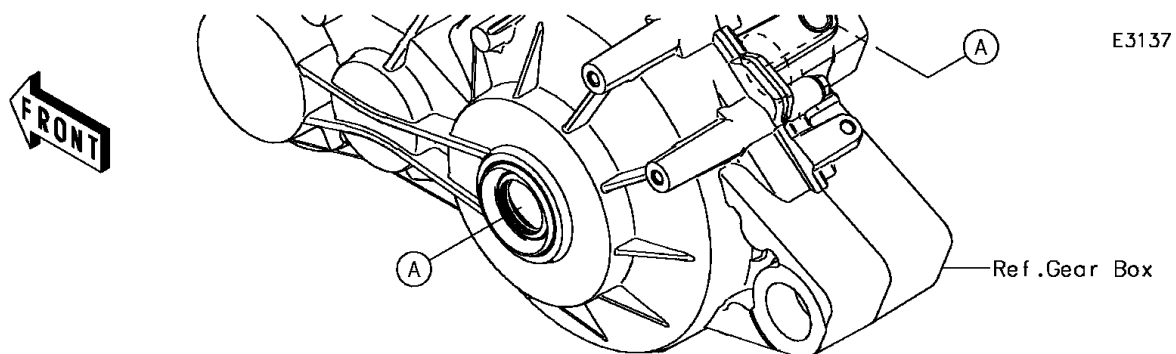

2017 MULE PRO-FX™ EPS Camo PARTS DIAGRAM

Drive Shaft-Rear

2017 MULE PRO-FX™ EPS Camo PARTS LIST

Drive Shaft-Rear

ITEM NAME	PART NUMBER	QUANTITY
BOOT,INSIDE (Ref # 49006)	49006-0585	1
BOOT,OUTSIDE (Ref # 49006A)	49006-0586	1
JOINT-BALL,RR,LH (Ref # 59266)	59266-0049	1
JOINT-BALL,RR,RH (Ref # 59266A)	59266-0050	1