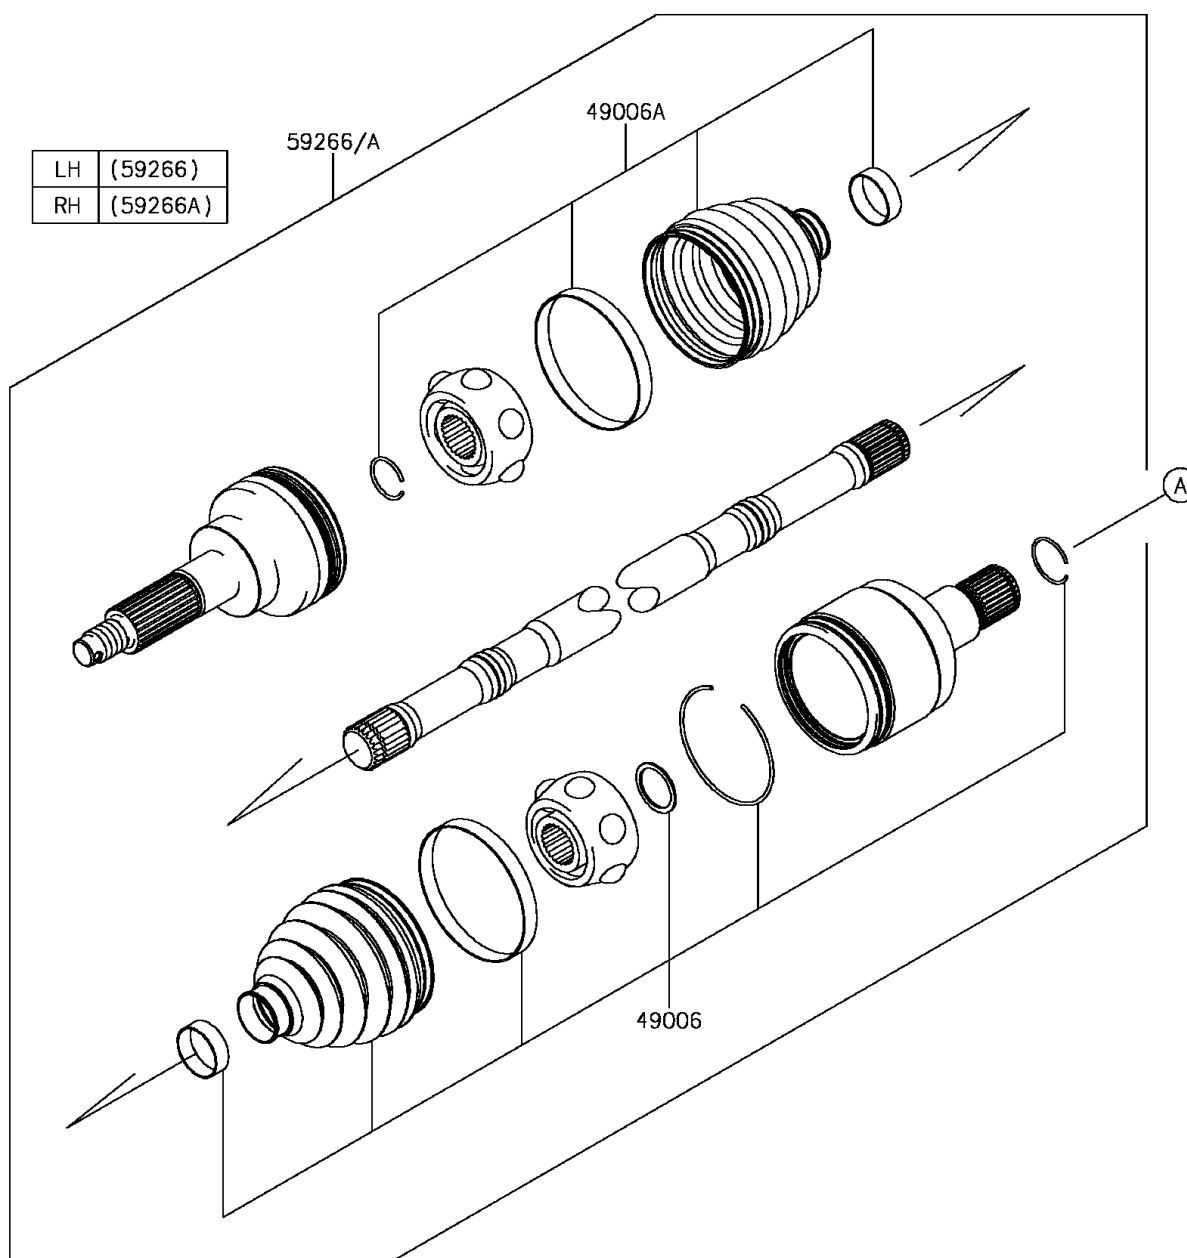

2017 MULE PRO-FX™ EPS Camo PARTS DIAGRAM

Drive Shaft-Rear

2017 MULE PRO-FX™ EPS Camo PARTS LIST

Drive Shaft-Rear

ITEM NAME	PART NUMBER	QUANTITY
BOOT,INSIDE (Ref # 49006)	49006-0585	1
BOOT,OUTSIDE (Ref # 49006A)	49006-0586	1
JOINT-BALL,RR,LH (Ref # 59266)	59266-0049	1
JOINT-BALL,RR,RH (Ref # 59266A)	59266-0050	1