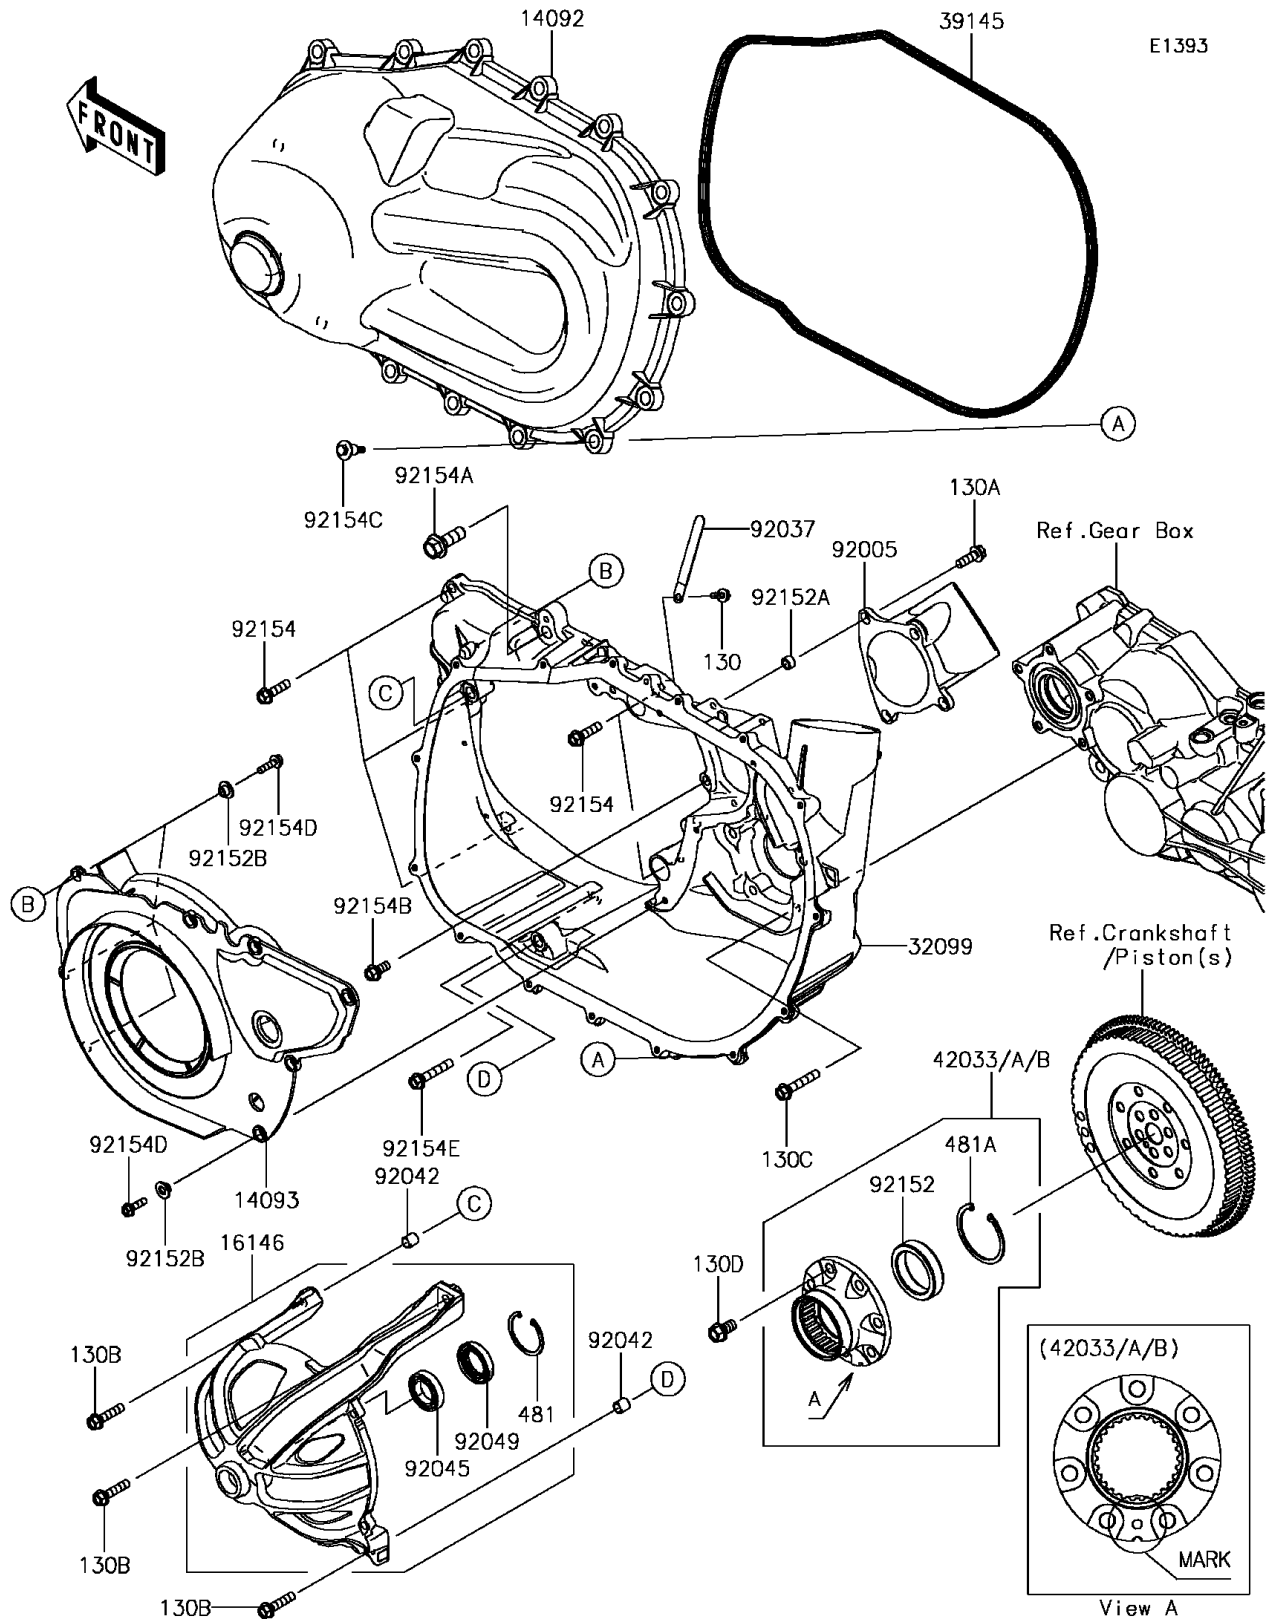

2017 MULE PRO-FX™ EPS Camo PARTS DIAGRAM

Converter Cover

2017 MULE PRO-FX™ EPS Camo PARTS LIST

Converter Cover

ITEM NAME	PART NUMBER	QUANTITY
BOLT-FLANGED,6X14 (Ref # 130)	130BA0614	1
BOLT-FLANGED,8X25 (Ref # 130A)	130BA0825	1
BOLT-FLANGED,8X35 (Ref # 130B)	130BA0835	1
BOLT-FLANGED,8X45 (Ref # 130C)	130BA0845	1
BOLT-FLANGED,10X18 (Ref # 130D)	130CA1018	1
COVER,CVT (Ref # 14092)	14092-1202	1
COVER (Ref # 14093)	14093-0050	1
COVER-ASSY (Ref # 16146)	16146-0734	1
CASE,CVT (Ref # 32099)	32099-0746	1
TRIM-SEAL (Ref # 39145)	39145-0047	1
COUPLING-ASSY,B MARK,WHITE (Ref # 42033)	42033-0582	1
COUPLING-ASSY,A MARK,BLUE (Ref # 42033A)	42033-0583	1
COUPLING-ASSY,C MARK,YELLOW (Ref # 42033B)	42033-0584	1
CIRCLIP-TYPE-C,45MM (Ref # 481)	481J4500	1
CIRCLIP (Ref # 481A)	481J6200	1
FITTING,INTAKE (Ref # 92005)	92005-0762	1
CLAMP (Ref # 92037)	92037-1993	1
PIN,DOWEL,12X14 (Ref # 92042)	92042-031	1
BEARING-BALL,#6905 (Ref # 92045)	92045-036	1
SEAL-OIL,HTC 28X45X8 (Ref # 92049)	92049-0767	1
COLLAR (Ref # 92152)	92152-1822	1
COLLAR,8.8X12.3X6.9 (Ref # 92152A)	92152-1853	1
COLLAR (Ref # 92152B)	92152-1931	1
BOLT,FLANGED,8X30 (Ref # 92154)	92154-0850	1
BOLT,FLANGED,12X35 (Ref # 92154A)	92154-1337	1
BOLT,FLANGED,8X18 (Ref # 92154B)	92154-1386	1
BOLT,CVT COVER (Ref # 92154C)	92154-1522	1
BOLT,FLANGED,6X22 (Ref # 92154D)	92154-1525	1
BOLT,FLANGED,8X45 (Ref # 92154E)	92154-1526	1