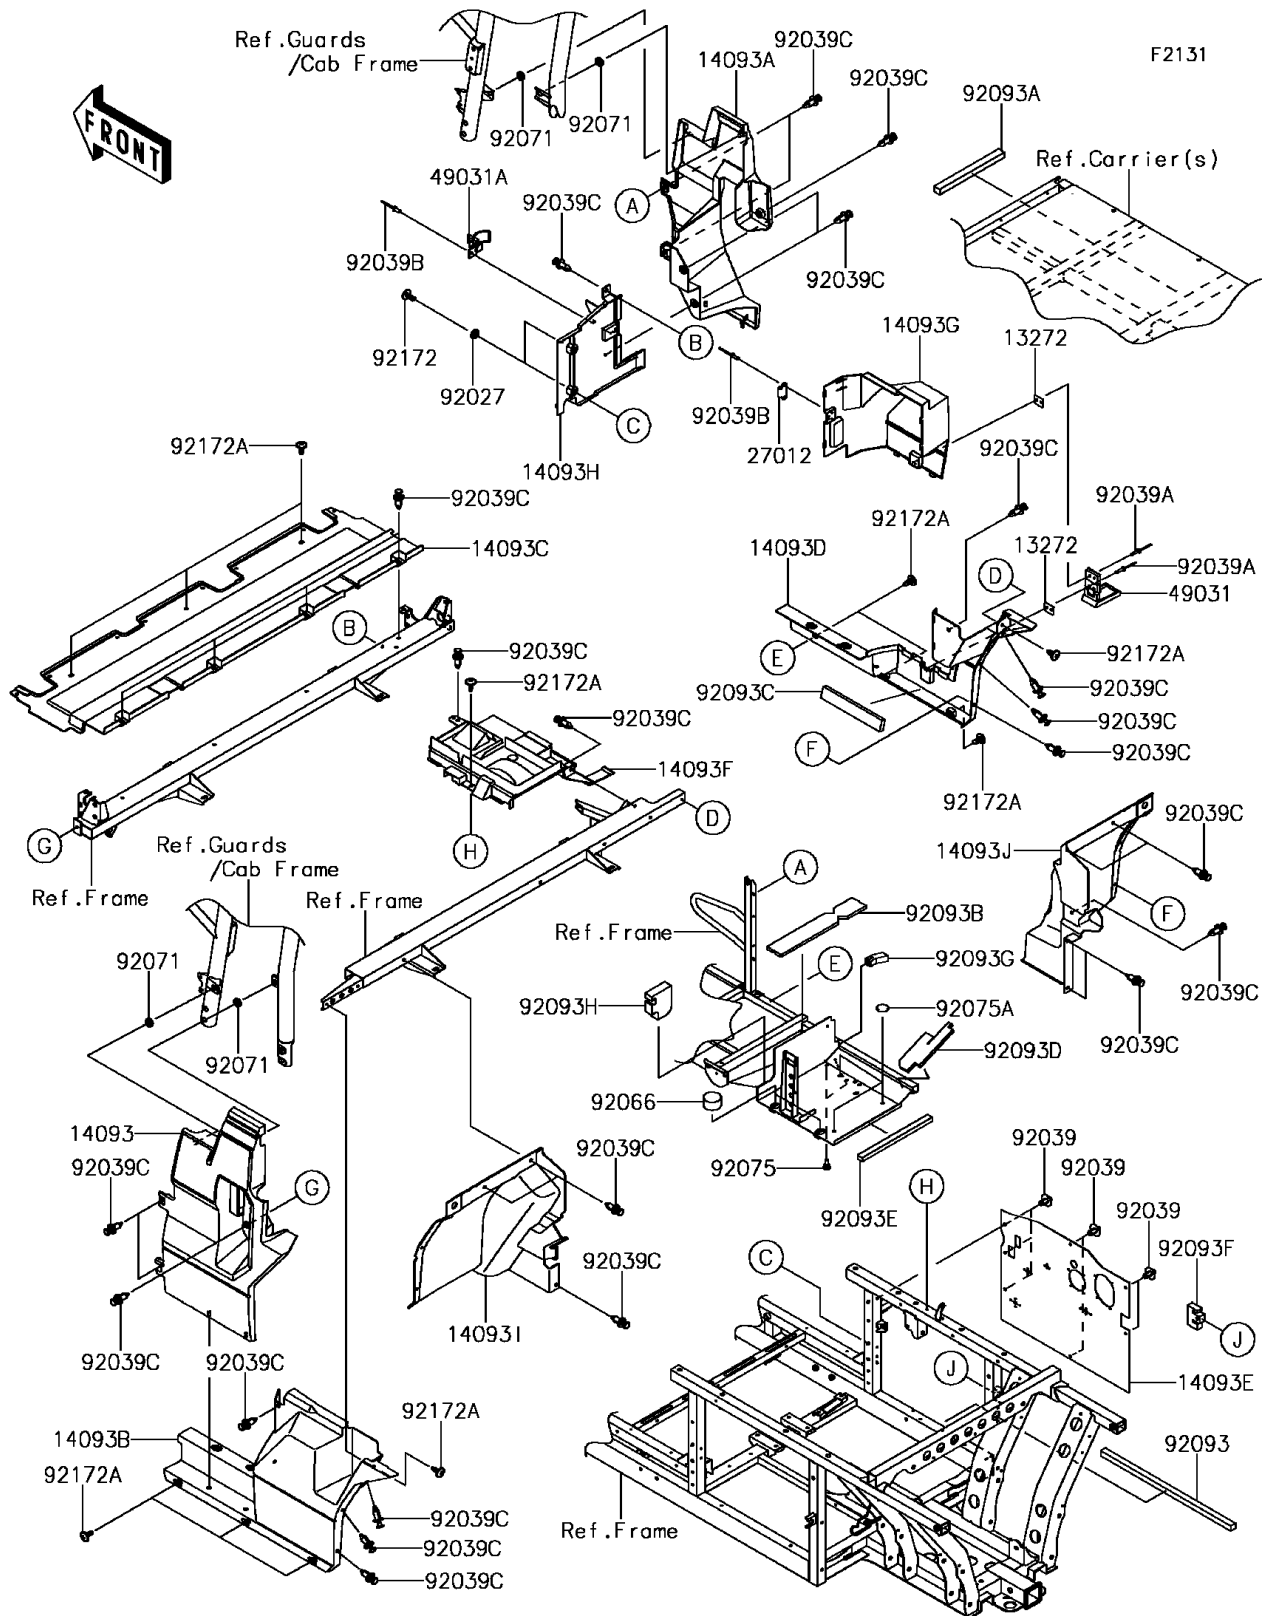

2017 MULE PRO-FX™ EPS PARTS DIAGRAM

Frame Fittings(Rear)

2017 MULE PRO-FX™ EPS PARTS LIST

Frame Fittings(Rear)

ITEM NAME	PART NUMBER	QUANTITY
PLATE,LATCH (Ref # 13272)	13272-1828	1
COVER,SIDE,LH,FR,F.BLACK (Ref # 14093)	14093-0167-6Z	1
COVER,SIDE,RH,FR,F.BLACK (Ref # 14093A)	14093-0168-6Z	1
COVER,SIDE,LH,RR (Ref # 14093B)	14093-0169	1
COVER,SEAT,BACK (Ref # 14093C)	14093-0171	1
COVER,SIDE,RH,RR (Ref # 14093D)	14093-0173	1
COVER,DUST,A/C BOX (Ref # 14093E)	14093-0257	1
COVER,DUST (Ref # 14093F)	14093-0311	1
COVER,SIDE,RH,A/C MAINT. (Ref # 14093G)	14093-0371	1
COVER,SIDE,RH,A/C,FR (Ref # 14093H)	14093-0372	1
COVER,RR,FLOOR,MUD,LH (Ref # 14093I)	14093-0388	1
COVER,RR,FLOOR,MUD,RH (Ref # 14093J)	14093-0389	1
HOOK,STRIKER (Ref # 27012)	27012-0806	1
LATCH,A/C (Ref # 49031)	49031-0007	1
LATCH,TOGGLE (Ref # 49031A)	49031-0015	1
COLLAR,L=4.6 (Ref # 92027)	92027-1168	1
RIVET (Ref # 92039)	92039-0086	1
RIVET,3.2X13.4 (Ref # 92039A)	92039-0739	1
RIVET (Ref # 92039B)	92039-0747	1
RIVET (Ref # 92039C)	92039-1229	1
PLUG,36X20 (Ref # 92066)	92066-0812	1
GROMMET (Ref # 92071)	92071-056	1
DAMPER,6X10X15 (Ref # 92075)	92075-1808	1
DAMPER,RUBBER (Ref # 92075A)	92075-261	1
SEAL,DUST,20X20X565 (Ref # 92093)	92093-0631	1
SEAL,DUST,20X25X280 (Ref # 92093A)	92093-0633	1
SEAL,DUST,61X368X10 (Ref # 92093B)	92093-0643	1
SEAL,DUST,39X255X15 (Ref # 92093C)	92093-0644	1
SEAL,DUST,69X207X10 (Ref # 92093D)	92093-0645	1

2017 MULE PRO-FX™ EPS PARTS LIST

Frame Fittings(Rear)

ITEM NAME	PART NUMBER	QUANTITY
SEAL,DUST,15X305X20 (Ref # 92093E)	92093-0646	1
SEAL,52X72X20 (Ref # 92093F)	92093-0651	1
SEAL,21.5X60X20 (Ref # 92093G)	92093-0652	1
SEAL,GOMSPOR (Ref # 92093H)	92093-0667	1
SCREW,6X16 (Ref # 92172)	92172-0236	1
SCREW,6X16 (Ref # 92172A)	92172-0711	1