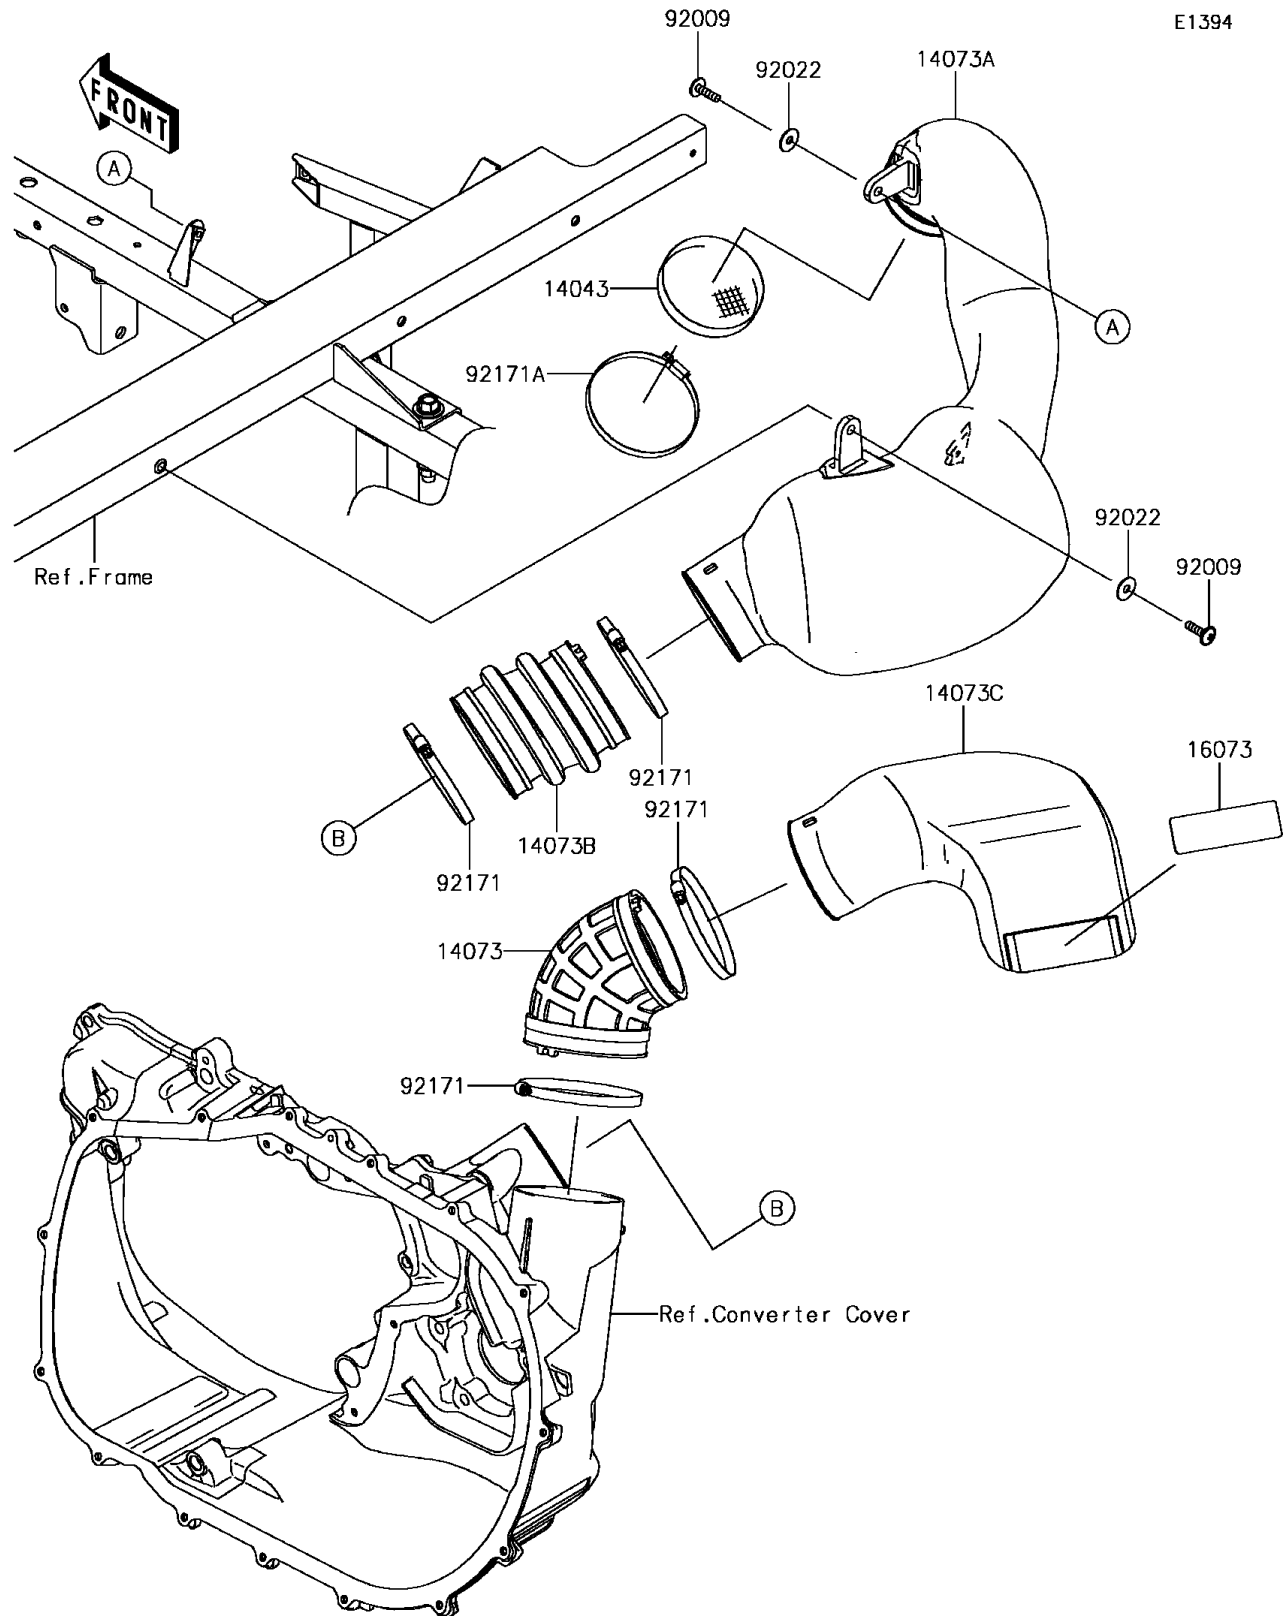

2017 MULE PRO-FX™ EPS PARTS DIAGRAM

Air Cleaner-Belt Converter

2017 MULE PRO-FX™ EPS PARTS LIST

Air Cleaner-Belt Converter

ITEM NAME	PART NUMBER	QUANTITY
FILTER (Ref # 14043)	14043-0013	1
DUCT,EXHAUST (Ref # 14073)	14073-0788	1
DUCT,INTAKE (Ref # 14073A)	14073-0789	1
DUCT,INTAKE (Ref # 14073B)	14073-0790	1
DUCT,EXHAUST (Ref # 14073C)	14073-0793	1
INSULATOR (Ref # 16073)	16073-0826	1
SCREW,6X22 (Ref # 92009)	92009-1441	1
WASHER,PLAIN,6MM (Ref # 92022)	92022-165	1
CLAMP (Ref # 92171)	92171-1383	1
CLAMP (Ref # 92171A)	92171-3716	1