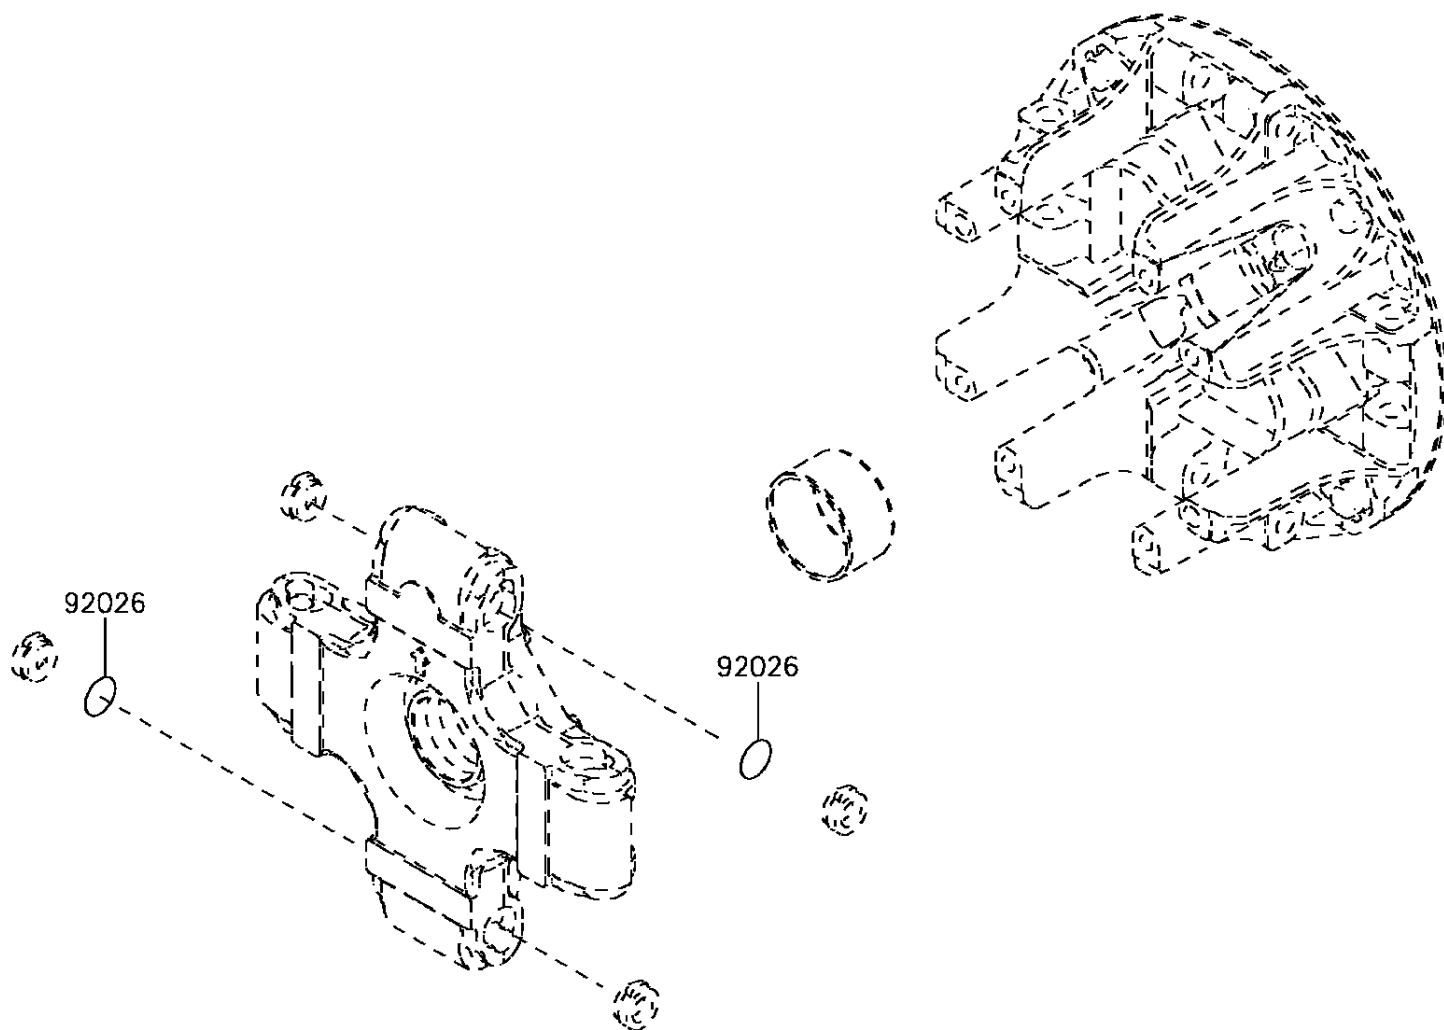

## 2017 MULE PRO-FXT™ EPS CAMO PARTS DIAGRAM

Optional Parts

F2890

(Ref. Drive Converter)

## 2017 MULE PRO-FXT™ EPS CAMO PARTS LIST

Optional Parts

ITEM NAME	PART NUMBER	QUANTITY
SPACER,T=0.1 (Ref # 92026)	92026-0038	1