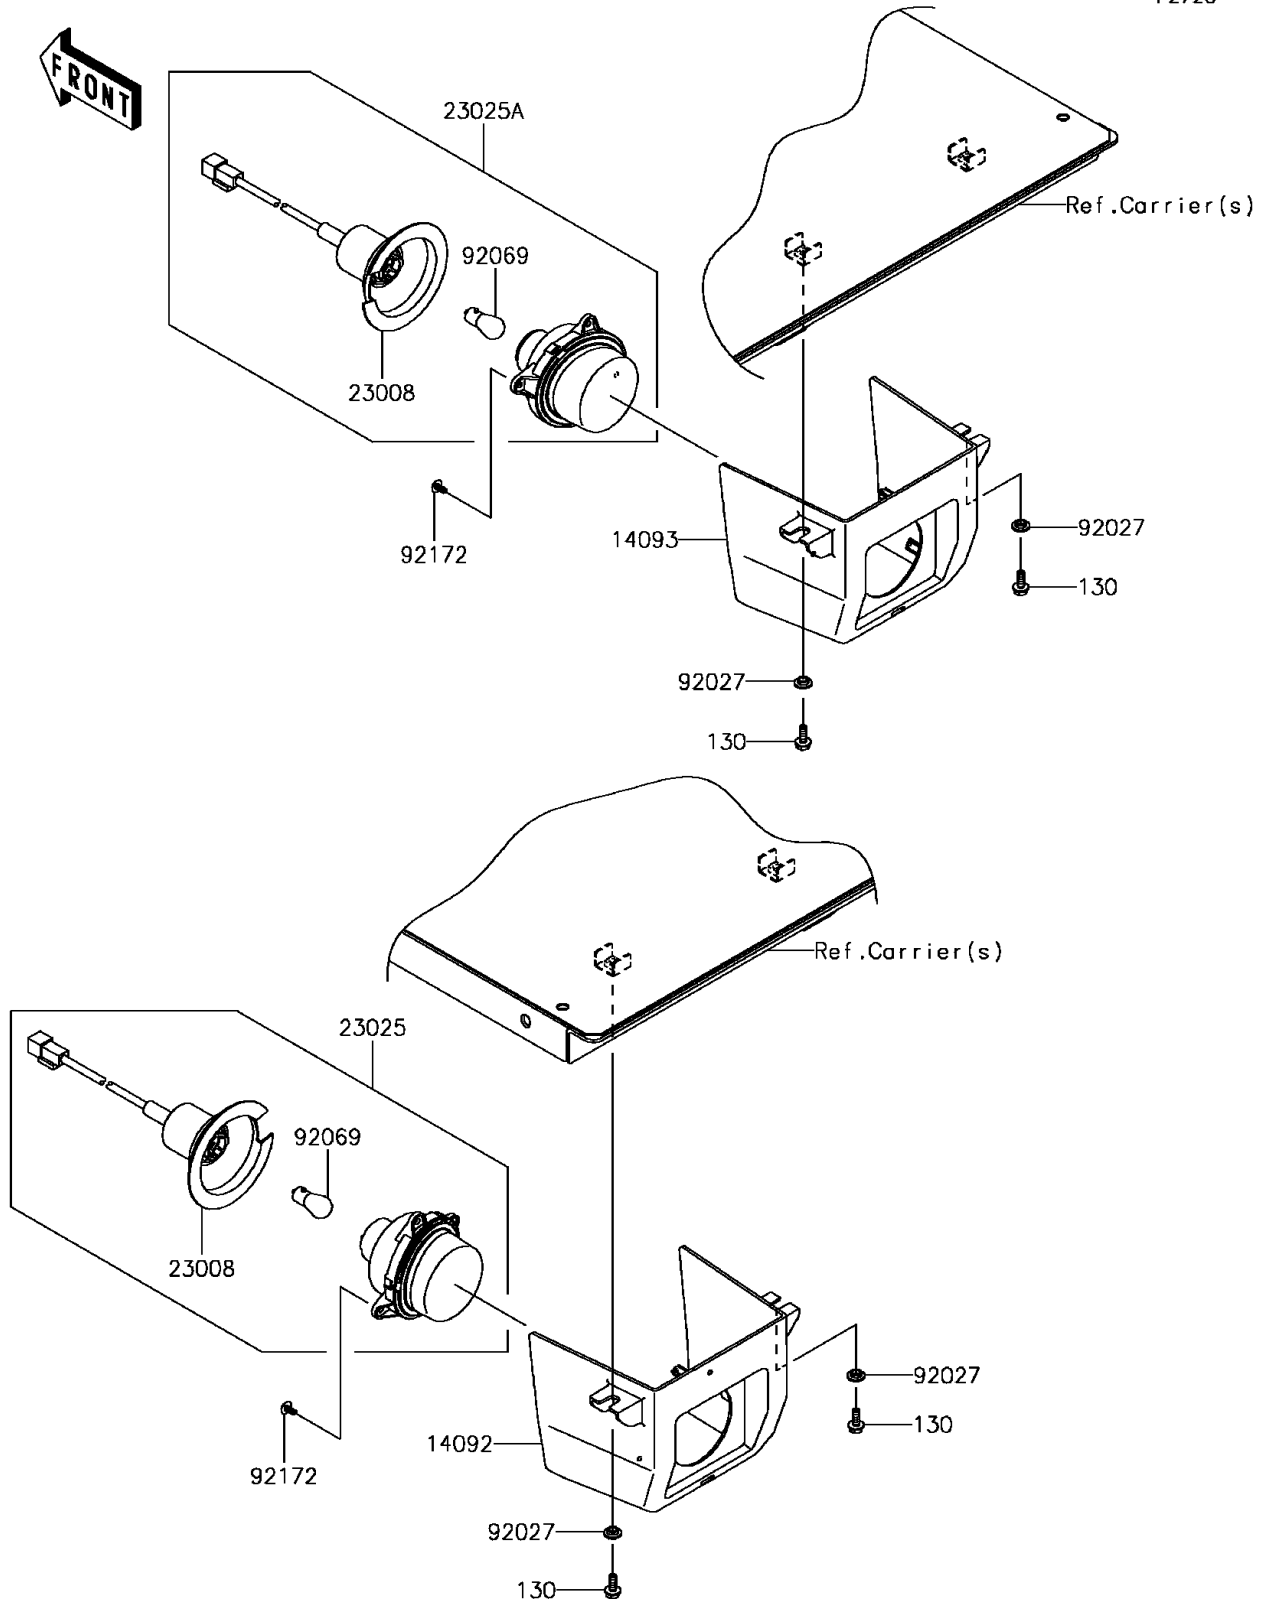

2017 MULE PRO-FXT™ EPS CAMO PARTS DIAGRAM

Taillight(s)

F2720

2017 MULE PRO-FXT™ EPS CAMO PARTS LIST

Taillight(s)

ITEM NAME	PART NUMBER	QUANTITY
BOLT-FLANGED,6X16 (Ref # 130)	130CA0616	1
COVER,TAIL LAMP,LH (Ref # 14092)	14092-1183	1
COVER,TAIL LAMP,RH (Ref # 14093)	14093-0091	1
SOCKET-ASSY (Ref # 23008)	23008-0162	1
LAMP-TAIL,LH (Ref # 23025)	23025-0334	1
LAMP-TAIL,RH (Ref # 23025A)	23025-0341	1
COLLAR,L=4.6 (Ref # 92027)	92027-1168	1
BULB,12V 21/5W (Ref # 92069)	92069-0072	1
SCREW,TAPPING,5X10 (Ref # 92172)	92172-0262	1