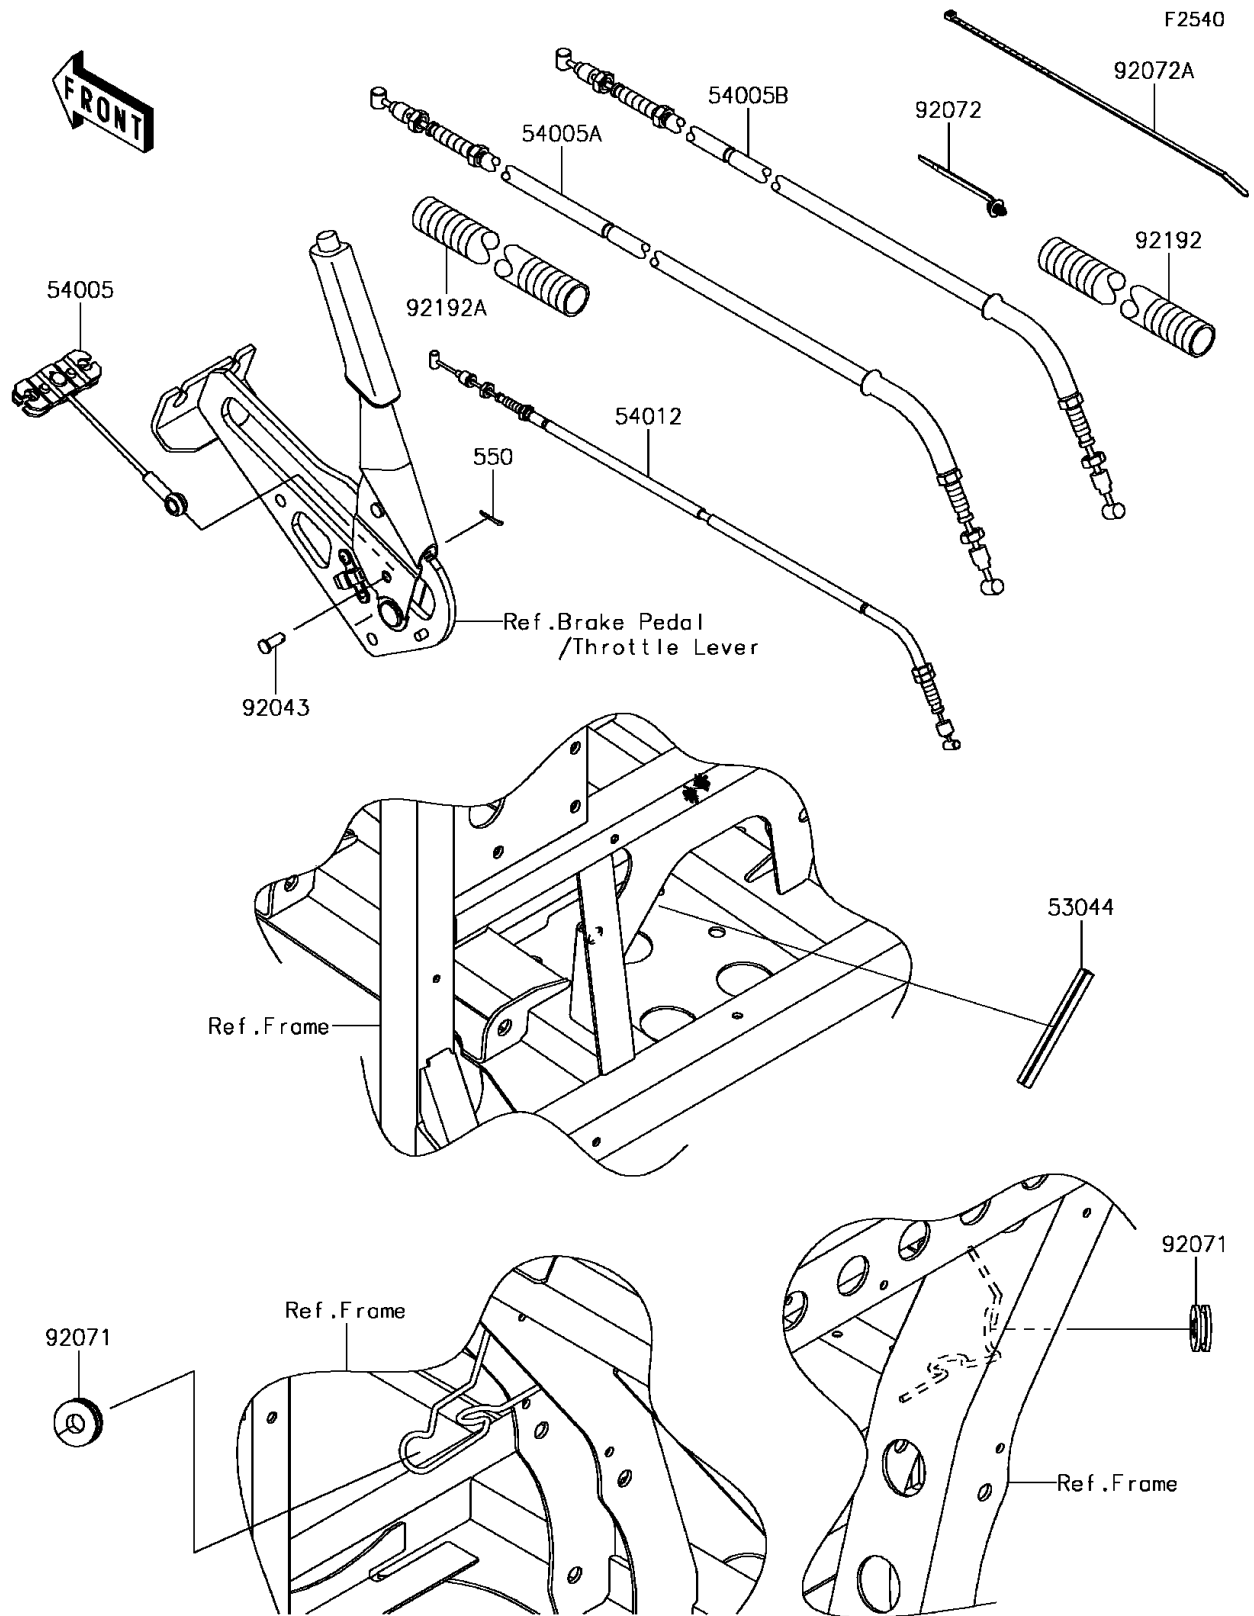

2017 MULE PRO-FXT™ EPS CAMO PARTS DIAGRAM

Cables

2017 MULE PRO-FXT™ EPS CAMO PARTS LIST

Cables

ITEM NAME	PART NUMBER	QUANTITY
TRIM,L=111 (Ref # 53044)	53044-7502	1
CABLE-BRAKE,PARKING,FR (Ref # 54005)	54005-0035	1
CABLE-BRAKE,PARKING,LH (Ref # 54005A)	54005-0039	1
CABLE-BRAKE,PARKING,RH (Ref # 54005B)	54005-0040	1
CABLE-THROTTLE (Ref # 54012)	54012-0639	1
PIN-COTTER,2.5X18 (Ref # 550)	550AA2518	1
PIN (Ref # 92043)	92043-1039	1
GROMMET (Ref # 92071)	92071-0029	1
BAND (Ref # 92072)	92072-1414	1
BAND,L=292.1 (Ref # 92072A)	92072-3509	1
TUBE,CONVOLUTED,25.1X30X260 (Ref # 92192)	92192-1363	1
TUBE,CONVOLUTED,25.1X30X210 (Ref # 92192A)	92192-1391	1