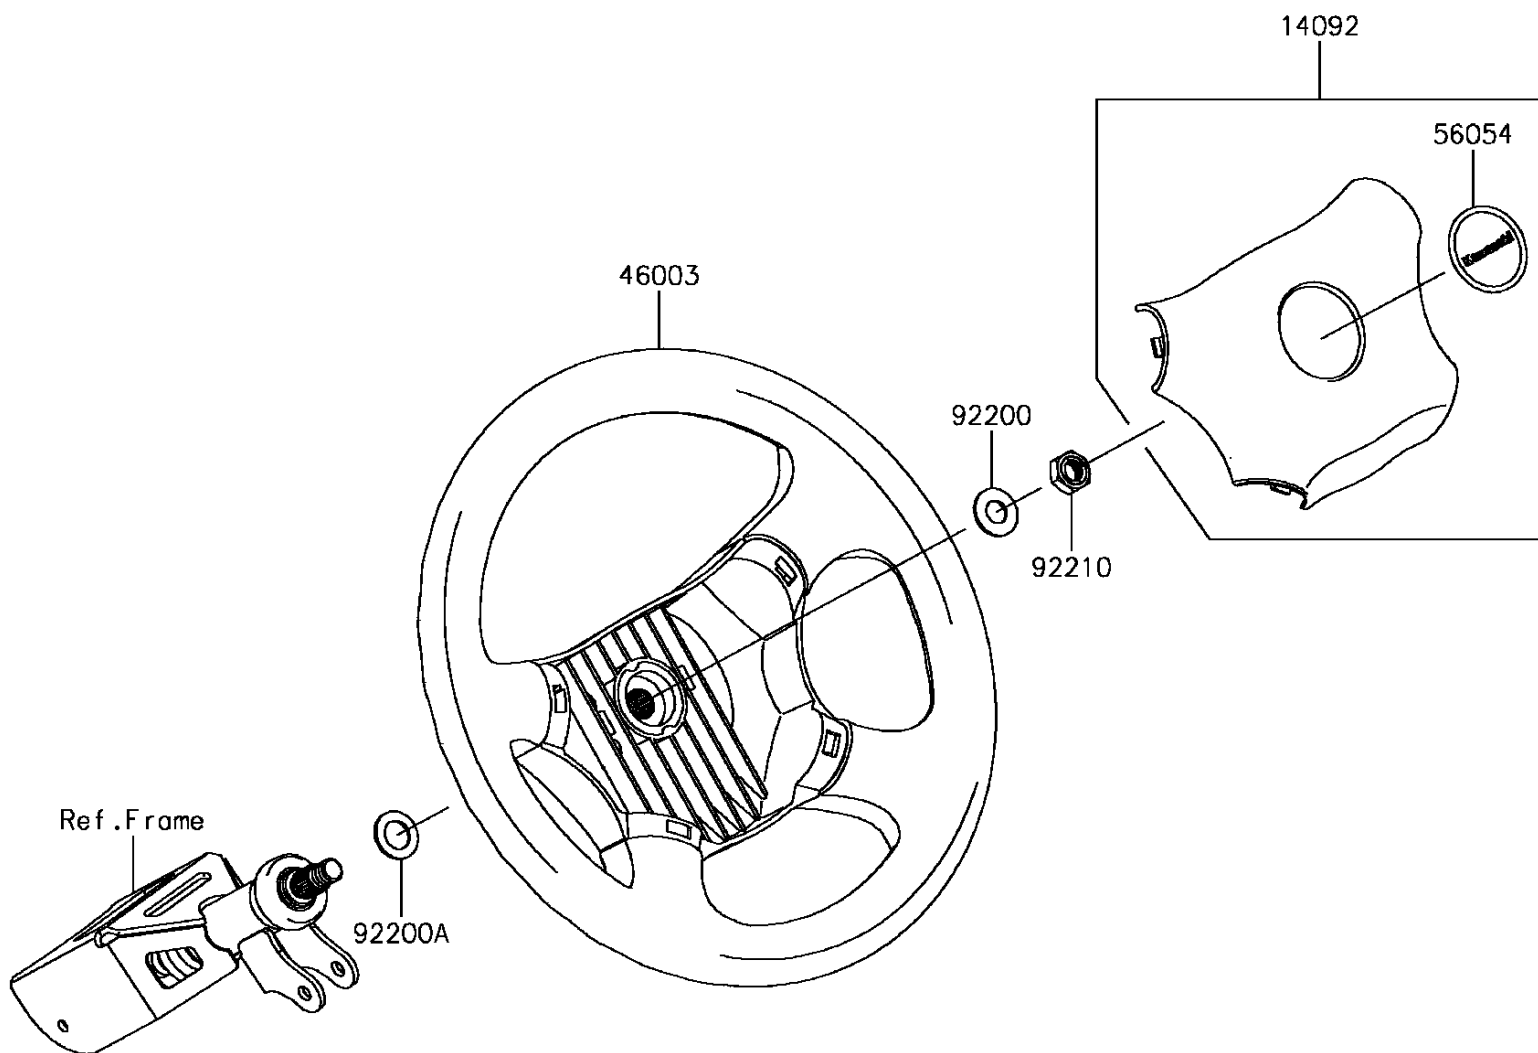

2017 MULE PRO-FXT™ EPS CAMO PARTS DIAGRAM

Steering Wheel

F2311

2017 MULE PRO-FXT™ EPS CAMO PARTS LIST

Steering Wheel

ITEM NAME	PART NUMBER	QUANTITY
COVER,HORN SWITCH (Ref # 14092)	14092-1029	1
HANDLE (Ref # 46003)	46003-0595	1
MARK,CENTER LOGO,KAWASAKI (Ref # 56054)	56054-1188	1
WASHER,12.1X25X1.6 (Ref # 92200)	92200-0455	1
WASHER,15X25X1.6 (Ref # 92200A)	92200-0460	1
NUT,LOCK,12MM (Ref # 92210)	92210-1249	1