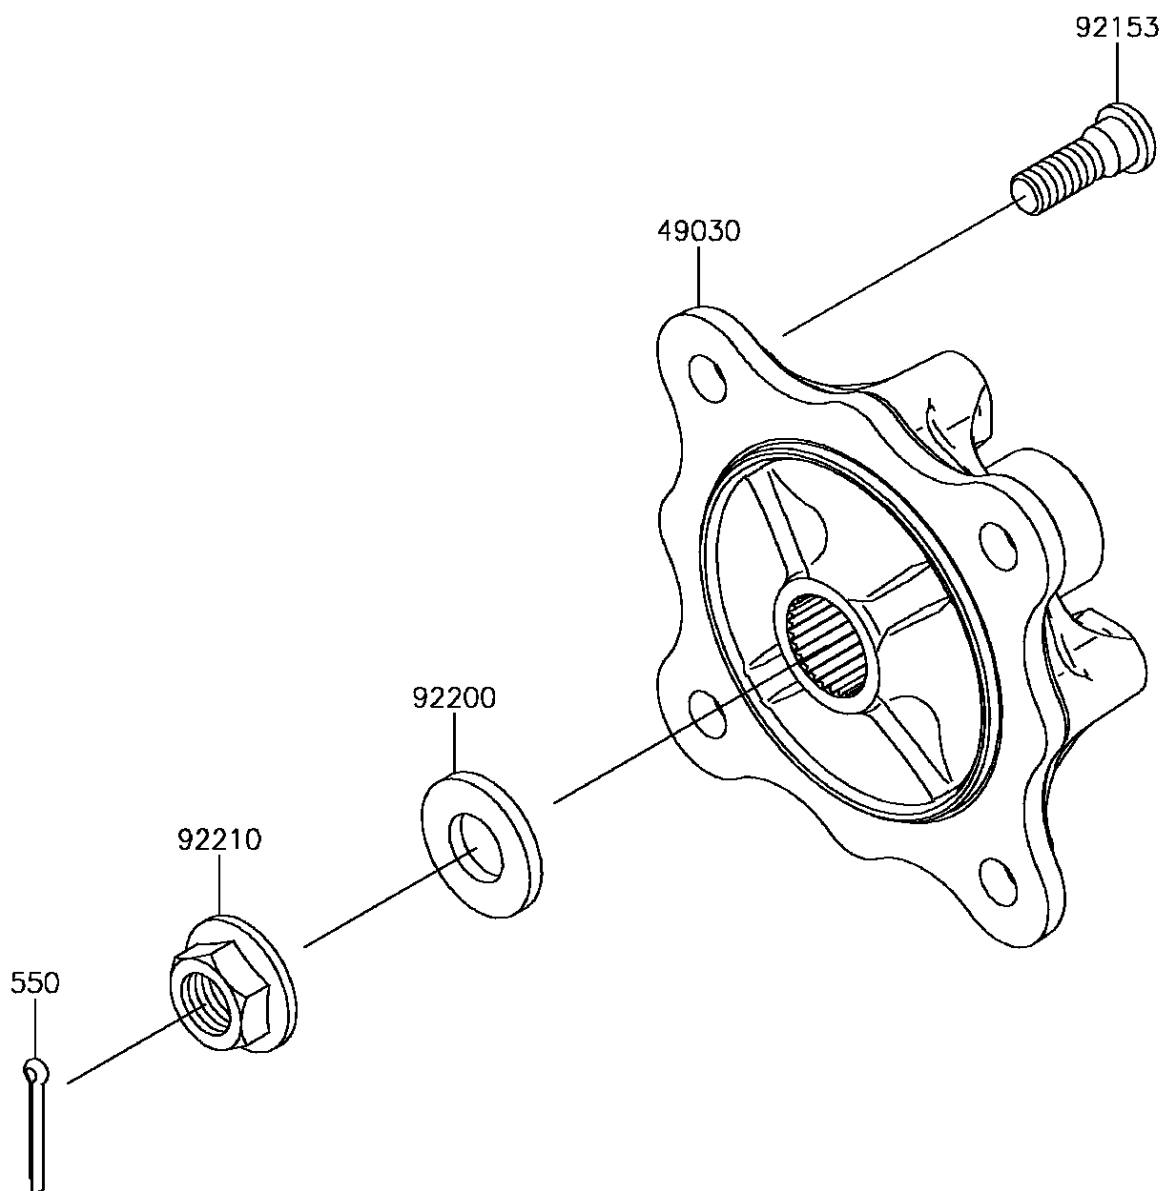

2017 MULE PRO-FXT™ EPS CAMO PARTS DIAGRAM

Rear Hubs/Brakes

F2240

2017 MULE PRO-FXT™ EPS CAMO PARTS LIST

Rear Hubs/Brakes

ITEM NAME	PART NUMBER	QUANTITY
HUB,RR (Ref # 49030)	49030-0049	1
PIN-COTTER,4.0X30 (Ref # 550)	550AA4030	1
BOLT,12MM (Ref # 92153)	92153-1915	1
WASHER,20.3X41X4.5 (Ref # 92200)	92200-0921	1
NUT,FLANGED,20MM (Ref # 92210)	92210-2093	1