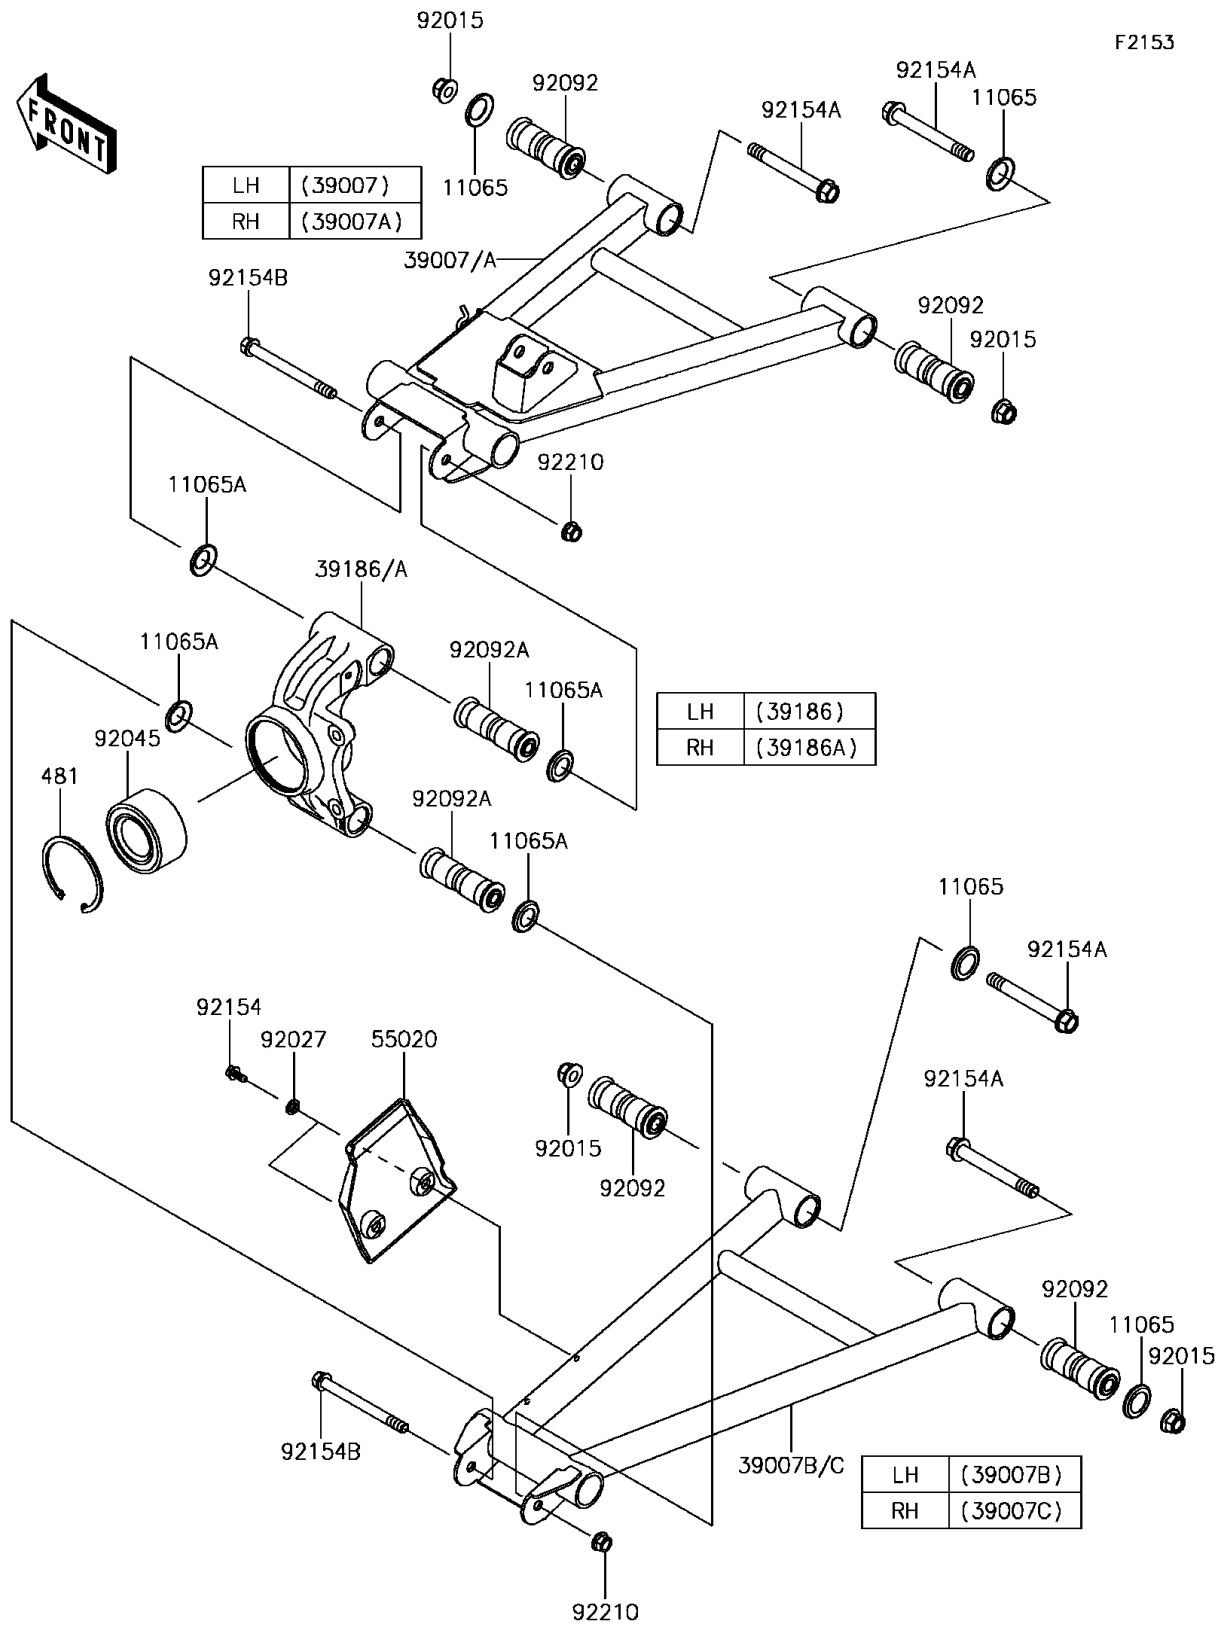

## 2017 MULE PRO-FXT™ EPS CAMO PARTS DIAGRAM

Rear Suspension

## 2017 MULE PRO-FXT™ EPS CAMO PARTS LIST

Rear Suspension

ITEM NAME	PART NUMBER	QUANTITY
CAP,ARM (Ref # 11065)	11065-0838	1
CAP (Ref # 11065A)	11065-0849	1
ARM-SUSP,RR,UPP,LH (Ref # 39007)	39007-0379	1
ARM-SUSP,RR,UPP,RH (Ref # 39007A)	39007-0380	1
ARM-SUSP,RR,LWR,LH (Ref # 39007B)	39007-0381	1
ARM-SUSP,RR,LWR,RH (Ref # 39007C)	39007-0382	1
KNUCKLE,RR,LH (Ref # 39186)	39186-0317	1
KNUCKLE,RR,RH (Ref # 39186A)	39186-0318	1
CIRCLIP-TYPE-C (Ref # 481)	481J7500	1
GUARD,RR CVJ (Ref # 55020)	55020-0931	1
NUT,LOCK,FLANGED,12MM (Ref # 92015)	92015-1433	1
COLLAR,L=4.6 (Ref # 92027)	92027-1168	1
BEARING-BALL,40X74X36 (Ref # 92045)	92045-0763	1
BUSHING-RUBBER,12X20X78 (Ref # 92092)	92092-0028	1
BUSHING-RUBBER,10.1X17X88 (Ref # 92092A)	92092-0029	1
BOLT,6X15.6 (Ref # 92154)	92154-1250	1
BOLT,FLANGED,12X100 (Ref # 92154A)	92154-1318	1
BOLT,FLANGED,10X110 (Ref # 92154B)	92154-1353	1
NUT,LOCK,FLANGED,10MM (Ref # 92210)	92210-0276	1