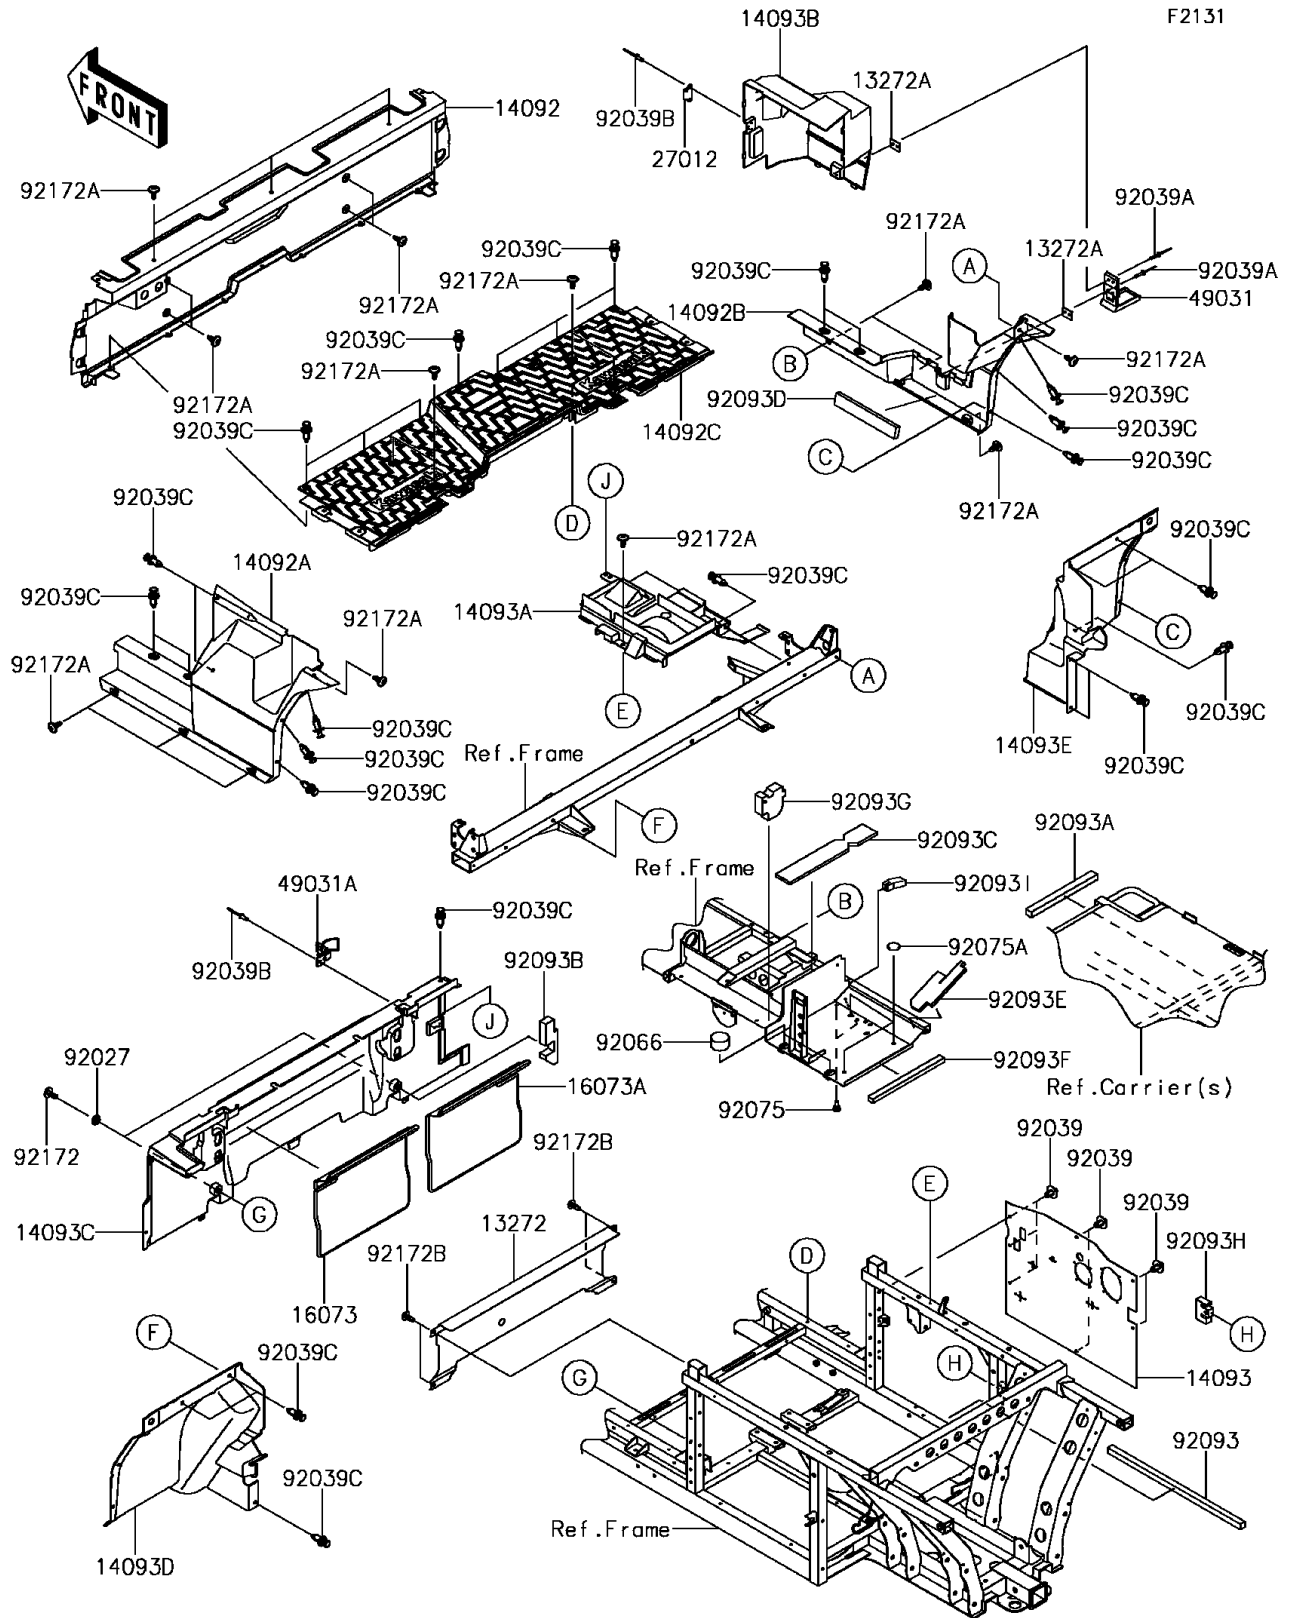

## 2017 MULE PRO-FXT™ EPS CAMO PARTS DIAGRAM

Frame Fittings(Rear)

## 2017 MULE PRO-FXT™ EPS CAMO PARTS LIST

Frame Fittings(Rear)

ITEM NAME	PART NUMBER	QUANTITY
PLATE (Ref # 13272)	13272-1693	1
PLATE,LATCH (Ref # 13272A)	13272-1828	1
COVER,RR FLOOR,FR (Ref # 14092)	14092-1186	1
COVER,SIDE,LH,RR (Ref # 14092A)	14092-1190	1
COVER,SIDE,RH,RR (Ref # 14092B)	14092-1191	1
COVER,FLOOR,BOTTOM (Ref # 14092C)	14092-1196	1
COVER,DUST,A/C BOX (Ref # 14093)	14093-0257	1
COVER,DUST (Ref # 14093A)	14093-0311	1
COVER,A/C (Ref # 14093B)	14093-0366	1
COVER,RR SEAT (Ref # 14093C)	14093-0367	1
COVER,RR,FLOOR,MUD,LH (Ref # 14093D)	14093-0388	1
COVER,RR,FLOOR,MUD,RH (Ref # 14093E)	14093-0389	1
INSULATOR,LH (Ref # 16073)	16073-0814	1
INSULATOR,RH (Ref # 16073A)	16073-0815	1
HOOK,STRIKER (Ref # 27012)	27012-0806	1
LATCH,A/C (Ref # 49031)	49031-0007	1
LATCH,TOGGLE (Ref # 49031A)	49031-0015	1
COLLAR,L=4.6 (Ref # 92027)	92027-1168	1
RIVET (Ref # 92039)	92039-0086	1
RIVET,3.2X13.4 (Ref # 92039A)	92039-0739	1
RIVET (Ref # 92039B)	92039-0747	1
RIVET (Ref # 92039C)	92039-1229	1
PLUG,36X20 (Ref # 92066)	92066-0812	1
DAMPER,6X10X15 (Ref # 92075)	92075-1808	1
DAMPER,RUBBER (Ref # 92075A)	92075-261	1
SEAL,DUST,20X20X565 (Ref # 92093)	92093-0631	1
SEAL,DUST,20X25X280 (Ref # 92093A)	92093-0633	1
SEAL,165X50X25 (Ref # 92093B)	92093-0642	1
SEAL,DUST,61X368X10 (Ref # 92093C)	92093-0643	1

## 2017 MULE PRO-FXT™ EPS CAMO PARTS LIST

Frame Fittings(Rear)

ITEM NAME	PART NUMBER	QUANTITY
SEAL,DUST,39X255X15 (Ref # 92093D)	92093-0644	1
SEAL,DUST,69X207X10 (Ref # 92093E)	92093-0645	1
SEAL,DUST,15X305X20 (Ref # 92093F)	92093-0646	1
SEAL,DUST,97X95X30 (Ref # 92093G)	92093-0647	1
SEAL,52X72X20 (Ref # 92093H)	92093-0651	1
SEAL,21.5X60X20 (Ref # 92093I)	92093-0652	1
SCREW,6X16 (Ref # 92172)	92172-0236	1
SCREW,6X16 (Ref # 92172A)	92172-0711	1
SCREW,TAPPING,6X16 (Ref # 92172B)	92172-0739	1