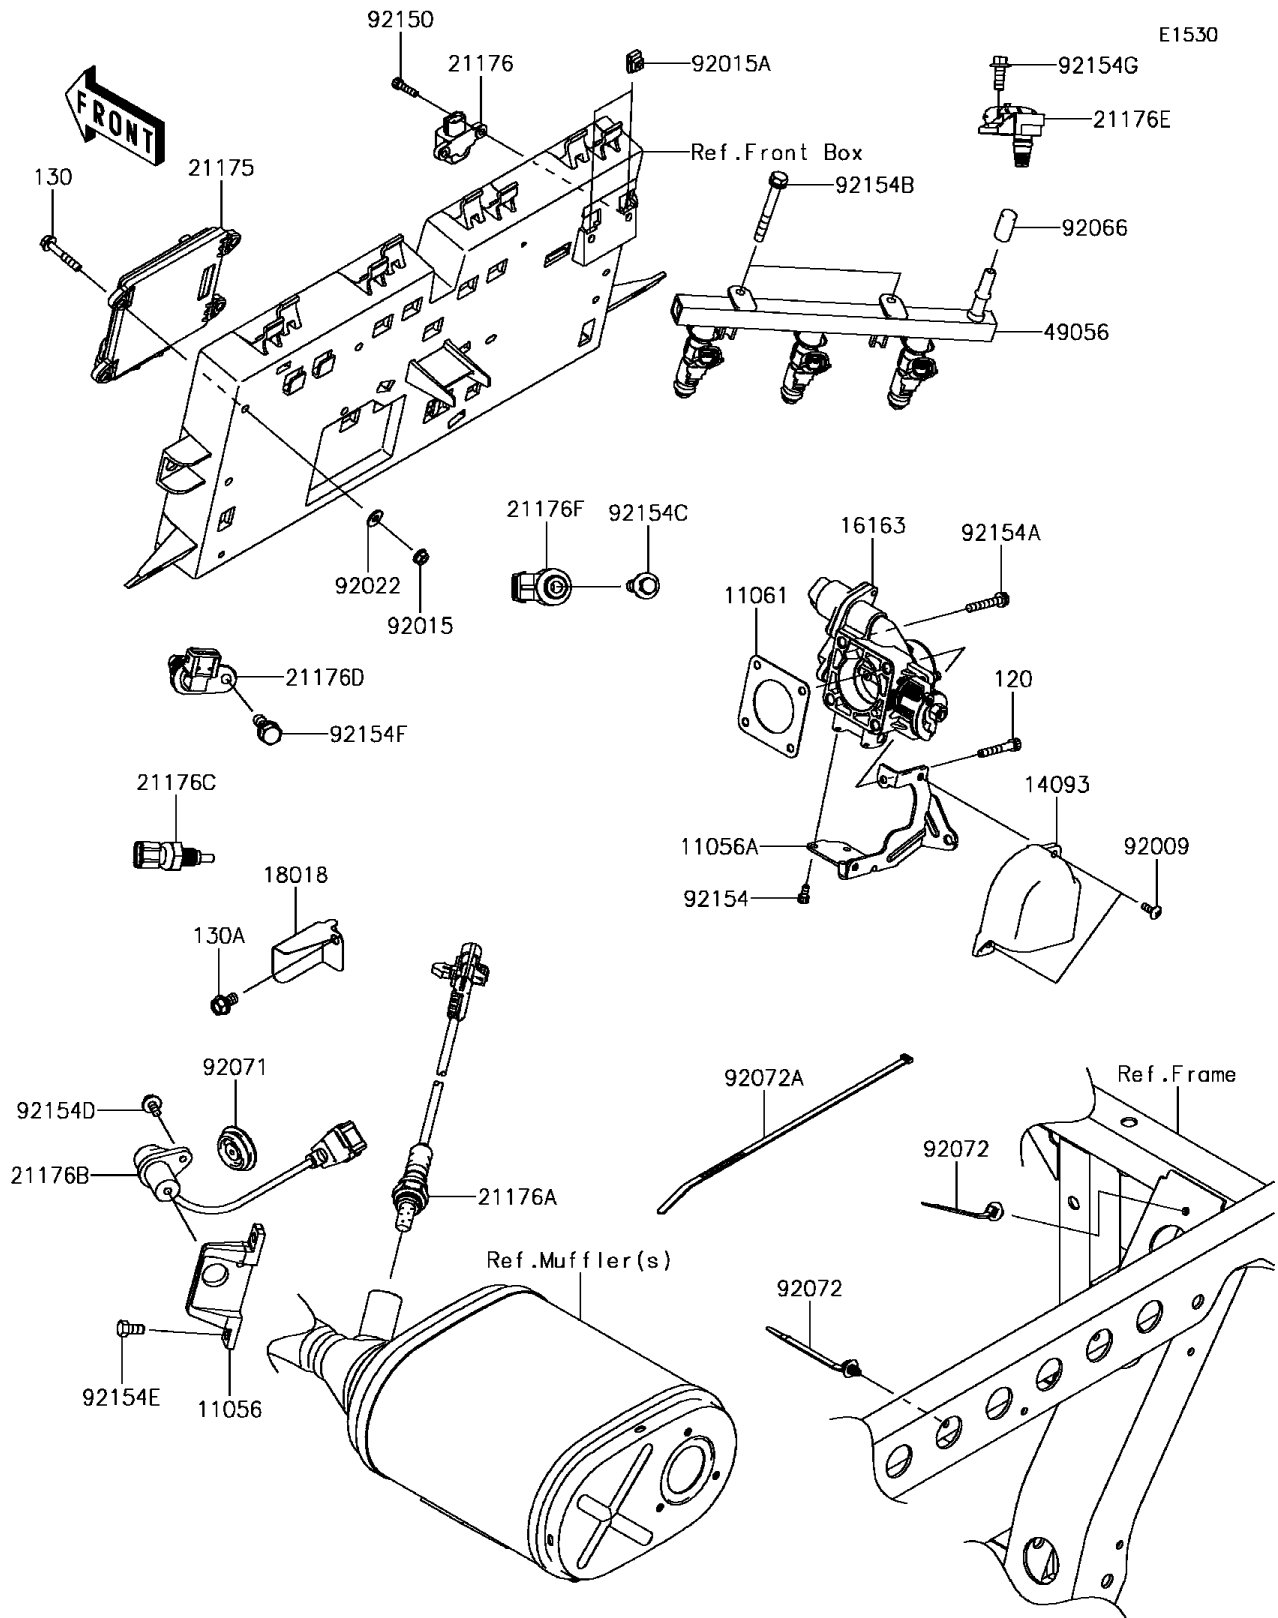

## 2017 MULE PRO-FXT™ EPS CAMO PARTS DIAGRAM

Fuel Injection

## 2017 MULE PRO-FXT™ EPS CAMO PARTS LIST

Fuel Injection

ITEM NAME	PART NUMBER	QUANTITY
BRACKET,CRANKSHAFT POSITION (Ref # 11056)	11056-2680	1
BRACKET,THROTTLE CABLE (Ref # 11056A)	11056-7495	1
GASKET,THROTTLE (Ref # 11061)	11061-0954	1
BOLT-SOCKET,6X40 (Ref # 120)	120CA0640	1
BOLT-FLANGED,6X35 (Ref # 130)	130BA0635	1
BOLT-FLANGED,8X14 (Ref # 130A)	130BA0814	1
COVER,THROTTLE (Ref # 14093)	14093-0043	1
THROTTLE-ASSY (Ref # 16163)	16163-0816	1
PLATE-HEAT GUARD (Ref # 18018)	18018-0049	1
CONTROL UNIT-ELECTRONIC,DFI (Ref # 21175)	21175-0893	1
SENSOR,VEHICLE-DOWN (Ref # 21176)	21176-0026	1
SENSOR,OXYGEN (Ref # 21176A)	21176-0773	1
SENSOR,CRANKSHAFT POSITION (Ref # 21176B)	21176-0795	1
SENSOR,WATER TEMP (Ref # 21176C)	21176-0796	1
SENSOR,CAMSHAFT POSITION (Ref # 21176D)	21176-0797	1
SENSOR,AIR INTAKE TEMP (Ref # 21176E)	21176-0798	1
SENSOR,EXPLOSION (Ref # 21176F)	21176-0799	1
PIPE-INJECTION (Ref # 49056)	49056-0038	1
SCREW,5X14,WHITE (Ref # 92009)	92009-1366	1
NUT,FLANGED,6MM (Ref # 92015)	92015-1367	1
NUT,5MM (Ref # 92015A)	92015-1627	1
WASHER (Ref # 92022)	92022-2247	1
PLUG (Ref # 92066)	92066-0810	1
GROMMET (Ref # 92071)	92071-0730	1
BAND (Ref # 92072)	92072-1414	1
BAND,L=292.1 (Ref # 92072A)	92072-3509	1
BOLT,SOCKET,5X20 (Ref # 92150)	92150-1019	1
BOLT,SOCKET,5X10 (Ref # 92154)	92154-1396	1
BOLT,6X38 (Ref # 92154A)	92154-1589	1

## 2017 MULE PRO-FXT™ EPS CAMO PARTS LIST

Fuel Injection

ITEM NAME	PART NUMBER	QUANTITY
BOLT,6X50 (Ref # 92154B)	92154-1591	1
BOLT,FLANGED,8X30 (Ref # 92154C)	92154-1592	1
BOLT,FLANGED,6X12 (Ref # 92154D)	92154-1593	1
BOLT,6X12 (Ref # 92154E)	92154-1594	1
BOLT,8X16 (Ref # 92154F)	92154-1595	1
BOLT,FLANGED,6X16 (Ref # 92154G)	92154-1596	1