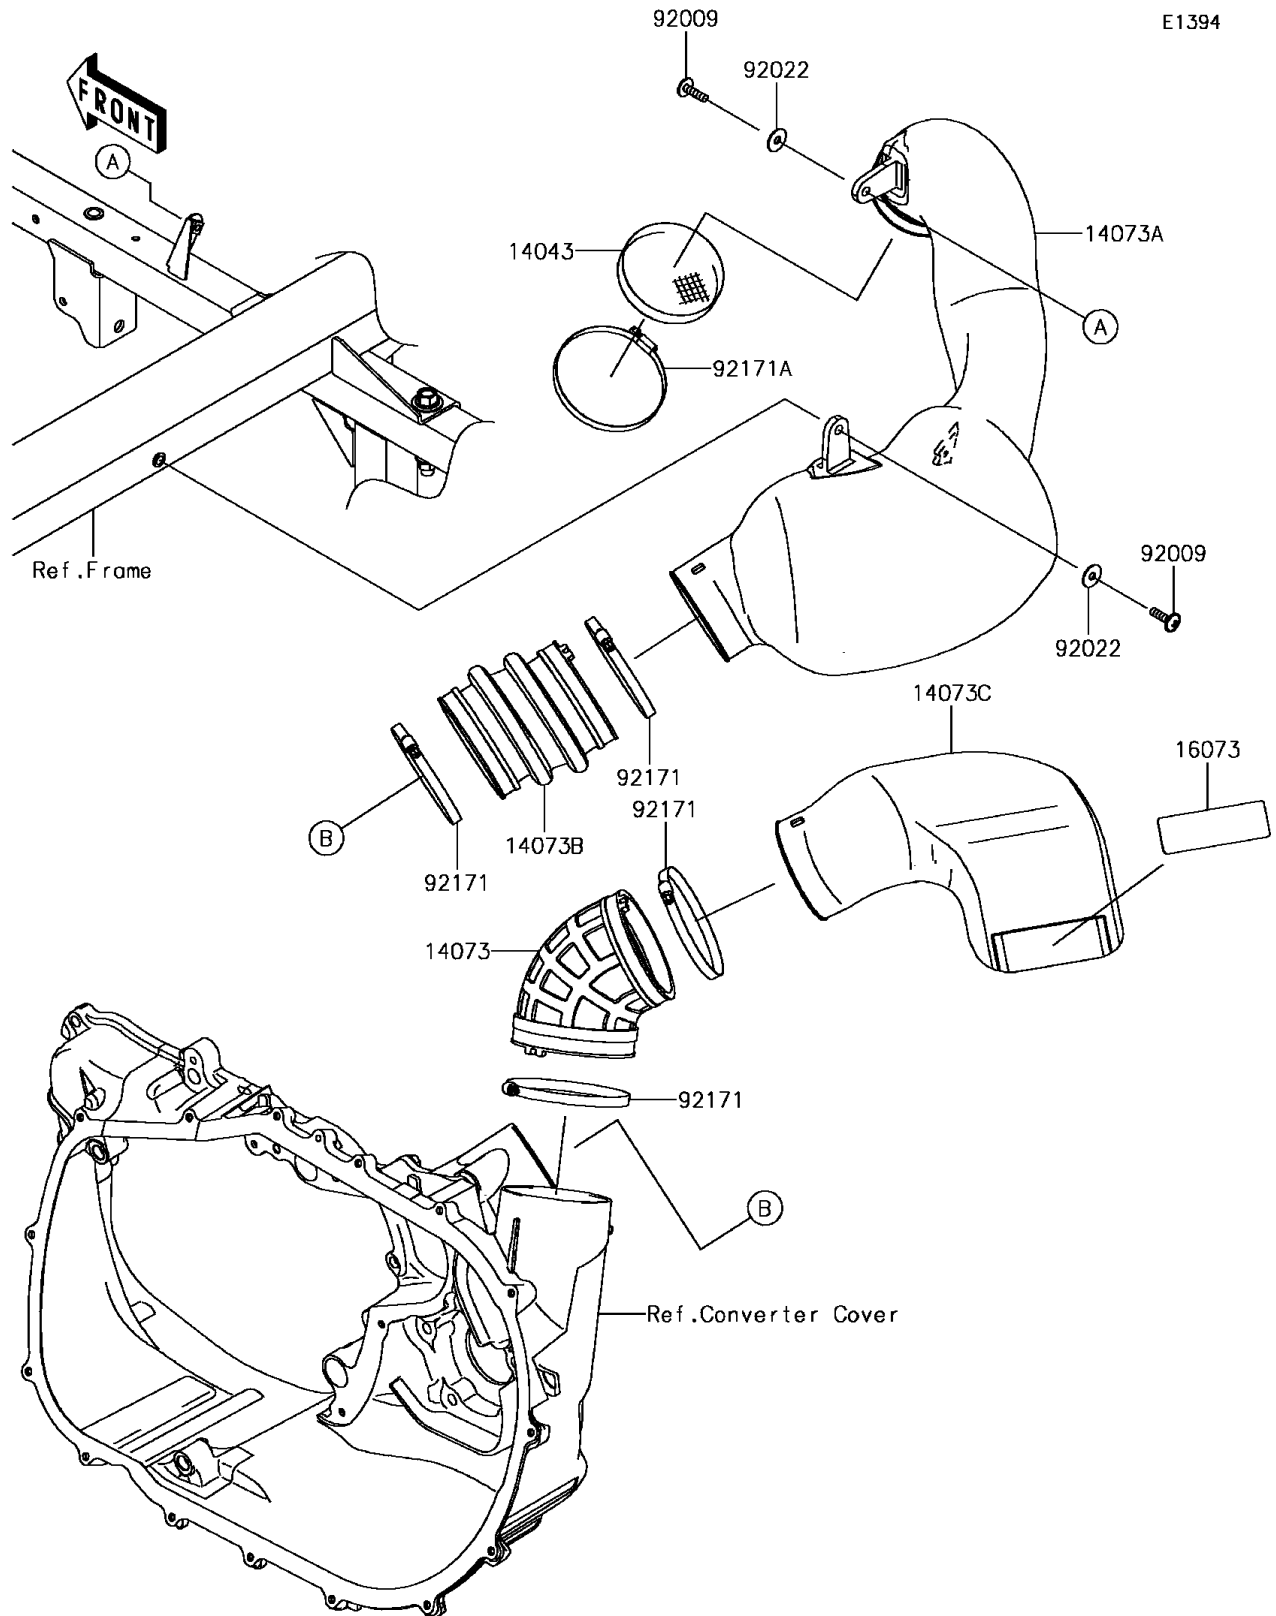

2017 MULE PRO-FXT™ EPS CAMO PARTS DIAGRAM

Air Cleaner-Belt Converter

E1394

2017 MULE PRO-FXT™ EPS CAMO PARTS LIST

Air Cleaner-Belt Converter

ITEM NAME	PART NUMBER	QUANTITY
FILTER (Ref # 14043)	14043-0013	1
DUCT,EXHAUST (Ref # 14073)	14073-0788	1
DUCT,INTAKE (Ref # 14073A)	14073-0789	1
DUCT,INTAKE (Ref # 14073B)	14073-0790	1
DUCT,EXHAUST (Ref # 14073C)	14073-0793	1
INSULATOR (Ref # 16073)	16073-0826	1
SCREW,6X22 (Ref # 92009)	92009-1441	1
WASHER,PLAIN,6MM (Ref # 92022)	92022-165	1
CLAMP (Ref # 92171)	92171-1383	1
CLAMP (Ref # 92171A)	92171-3716	1