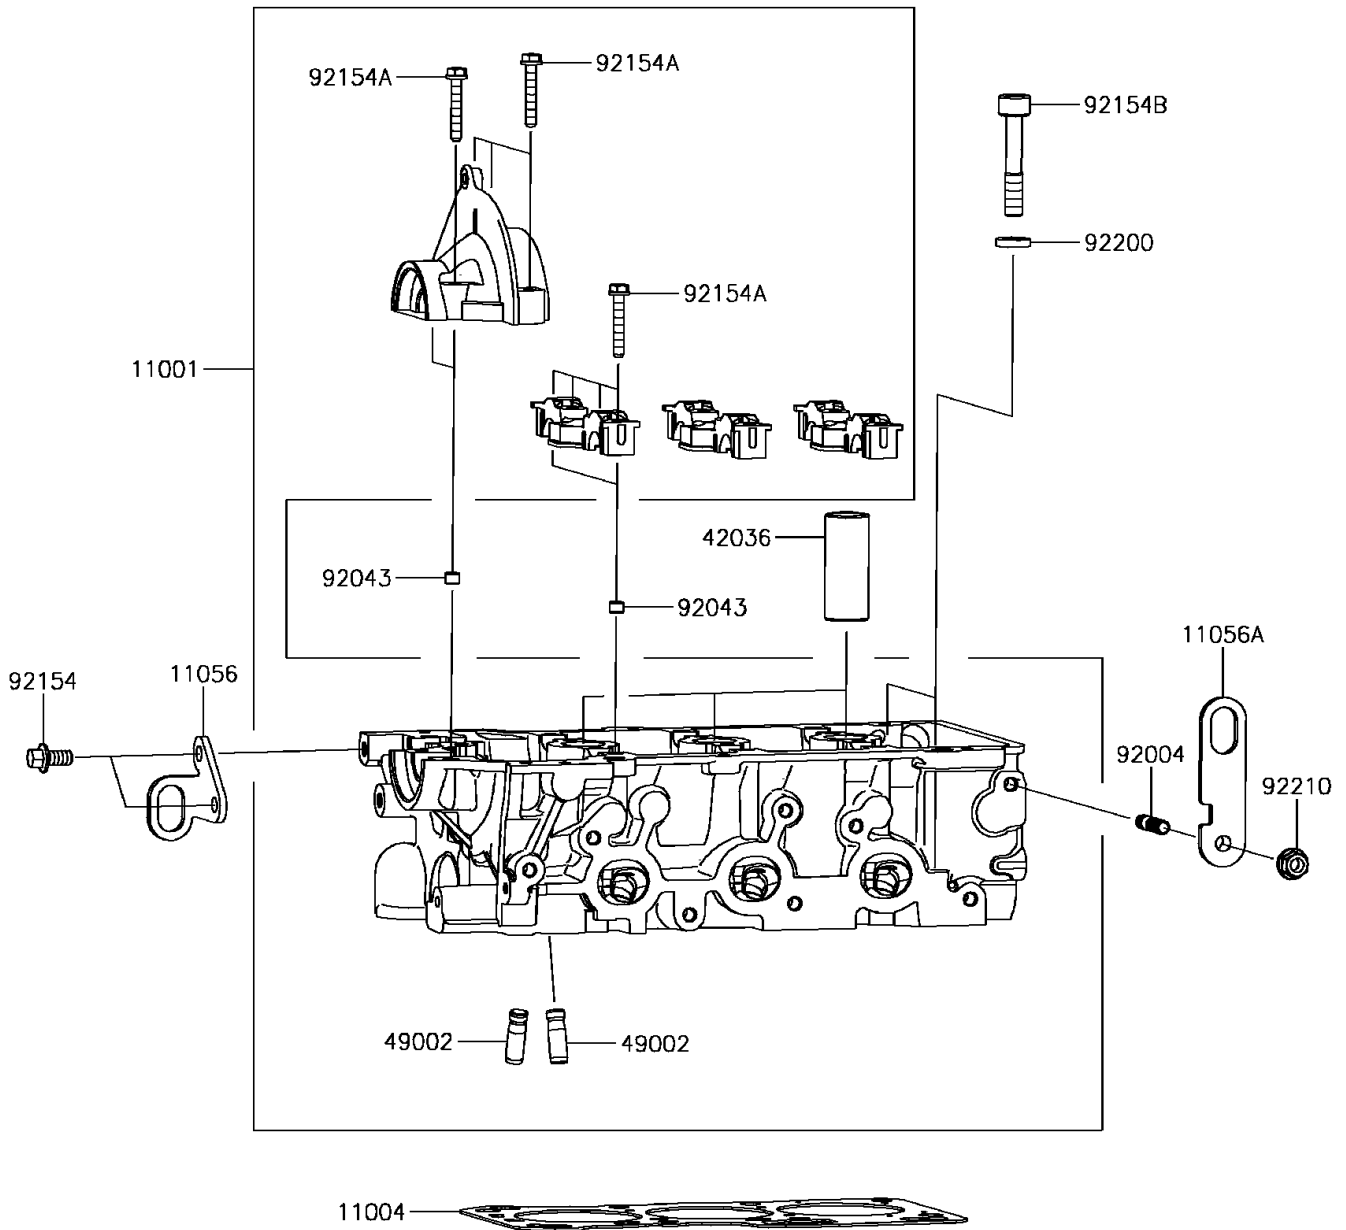

## 2017 MULE PRO-FXT™ EPS CAMO PARTS DIAGRAM

Cylinder Head

E1111

## 2017 MULE PRO-FXT™ EPS CAMO PARTS LIST

### Cylinder Head

ITEM NAME	PART NUMBER	QUANTITY
HEAD-CYLINDER (Ref # 11001)	11001-0839	1
GASKET-HEAD (Ref # 11004)	11004-0747	1
BRACKET (Ref # 11056)	11056-7081	1
BRACKET (Ref # 11056A)	11056-7082	1
SLEEVE,SPARK PLUG (Ref # 42036)	42036-0764	1
GUIDE-VALVE (Ref # 49002)	49002-0030	1
STUD (Ref # 92004)	92004-0734	1
PIN (Ref # 92043)	92043-0831	1
BOLT,FLANGED,8X16 (Ref # 92154)	92154-1588	1
BOLT,6X38 (Ref # 92154A)	92154-1589	1
BOLT,SOCKET (Ref # 92154B)	92154-1590	1
WASHER (Ref # 92200)	92200-1683	1
NUT (Ref # 92210)	92210-0944	1