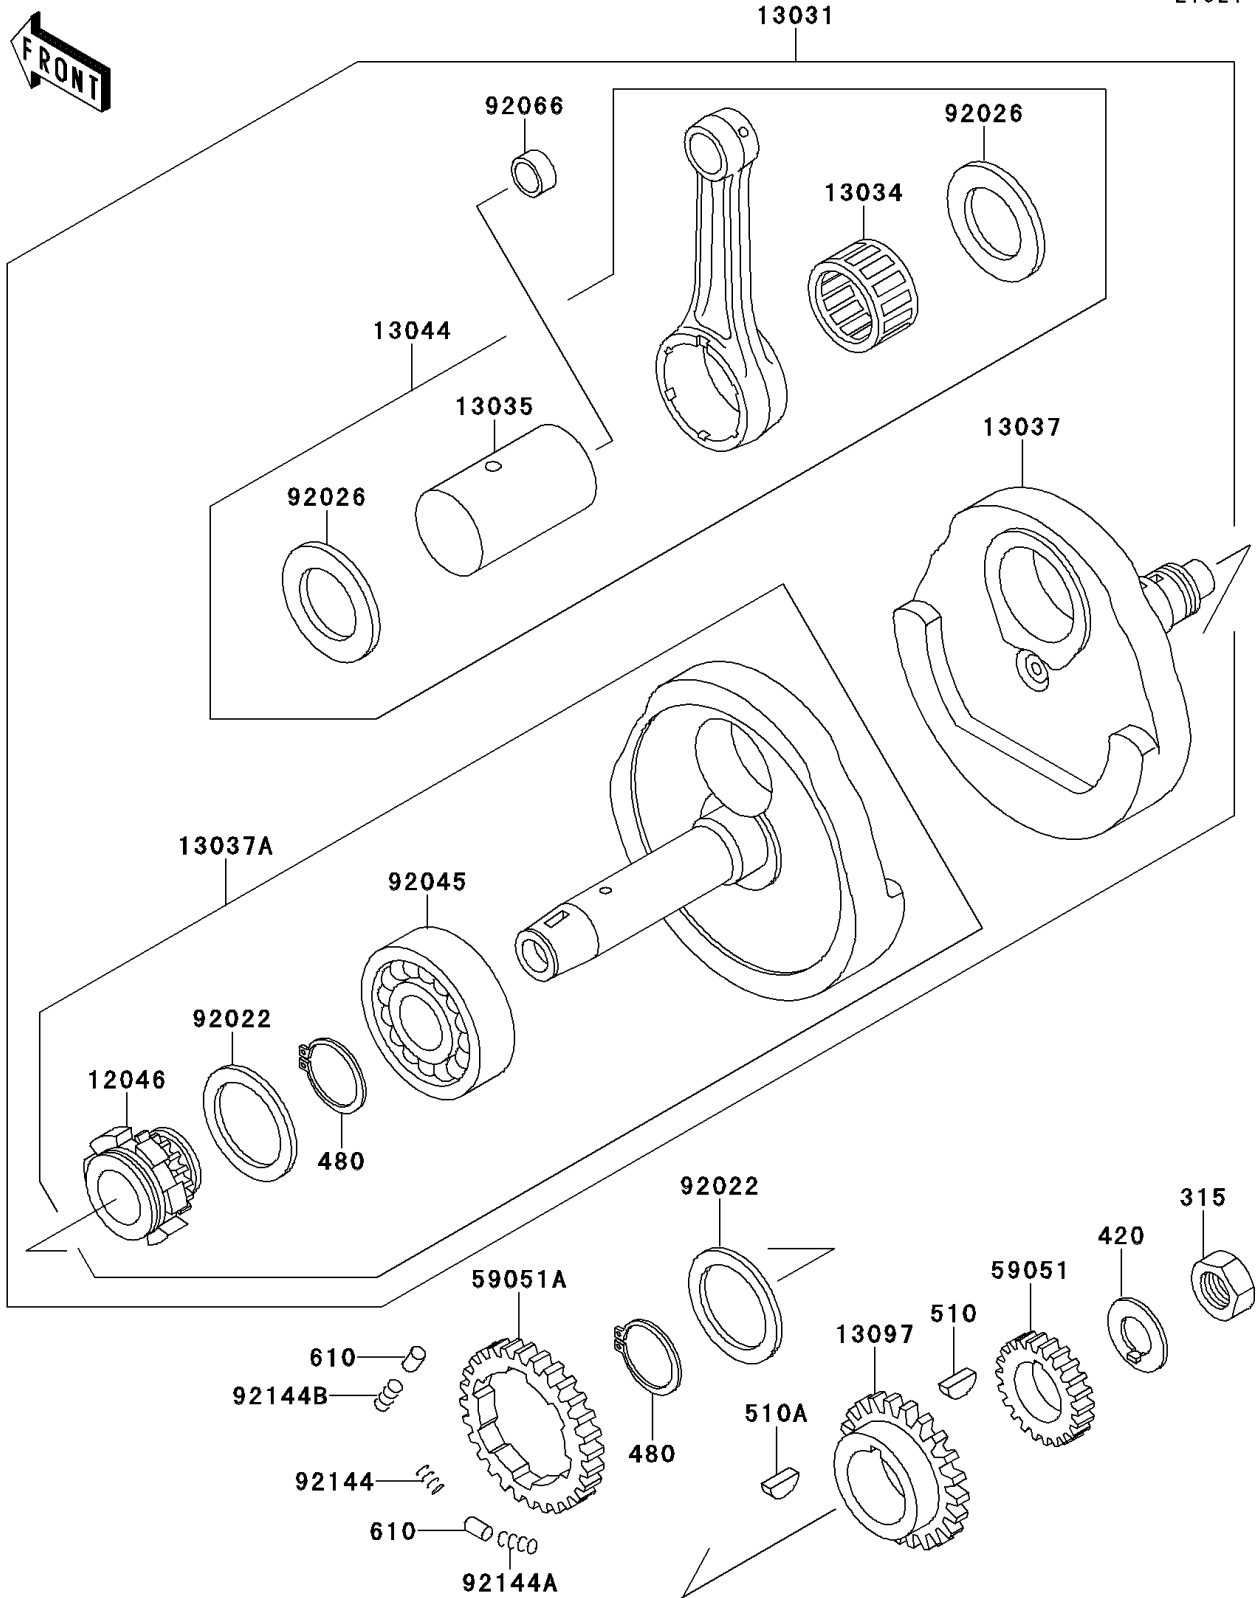

1996 Mojave® 250 PARTS DIAGRAM

Crankshaft

E1321

1996 Mojave® 250 PARTS LIST

Crankshaft

ITEM NAME	PART NUMBER	QUANTITY
NUT-HEX-FINE,16MM (Ref # 315)	315B1600	1
WASHER-CLAW,16MM (Ref # 420)	420B1611	1
CIRCLIP (Ref # 480)	480J4000	1
KEY-WOODRUFF (Ref # 510)	510A3100	1
KEY-WOODRUFF (Ref # 510A)	510A5100	1
ROLLER (Ref # 610)	610A0510	1
SPROCKET,CAM,21T (Ref # 12046)	12046-1086	1
CRANKSHAFT-COMP (Ref # 13031)	13031-1280	1
BEARING-BIG END (Ref # 13034)	13034-1085	1
PIN-CRANK (Ref # 13035)	13035-1069	1
CRANKSHAFT,RH (Ref # 13037)	13037-1284	1
CRANKSHAFT,LH (Ref # 13037A)	13037-5070	1
SET-CONNECTING ROD (Ref # 13044)	13044-5075	1
GEAR-PRIMARY SPUR,20T (Ref # 13097)	13097-1170	1
GEAR-SPUR,OIL PUMP,18T (Ref # 59051)	59051-1122	1
GEAR-SPUR,BALANCER,39T (Ref # 59051A)	59051-1169	1
WASHER,40.5X60X1.6 (Ref # 92022)	92022-1798	1
SPACER,32.2X51.5X1.2 (Ref # 92026)	92026-1348	1
BEARING-BALL (Ref # 92045)	92045-1172	1
PLUG (Ref # 92066)	92066-1249	1
SPRING,BALANCER OUTSIDE (Ref # 92144)	92144-1091	1
SPRING,BALANCER,INSIDE (Ref # 92144A)	92144-1092	1
SPRING,BALANCER GEAR (Ref # 92144B)	92144-1248	1