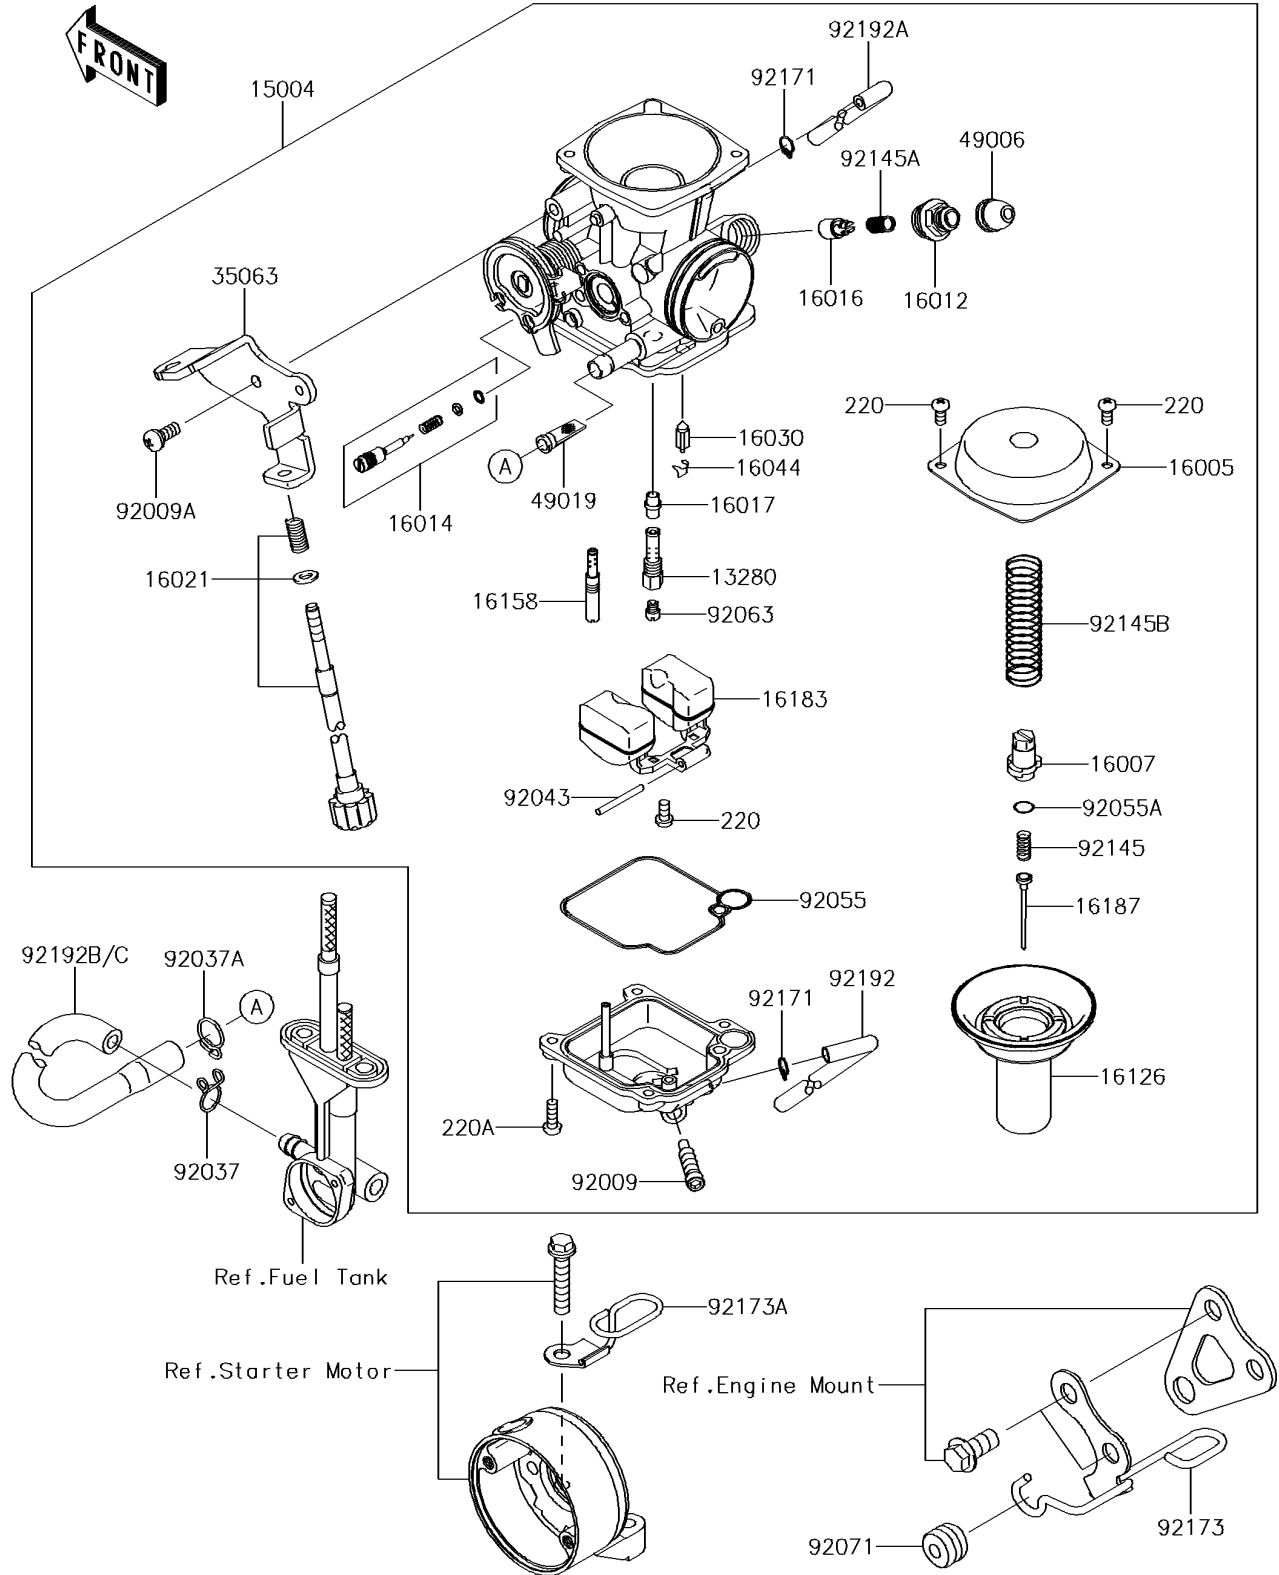

2015 PARTS DIAGRAM

Carburetor

E1611

2015 PARTS LIST

Carburetor

ITEM NAME	PART NUMBER	QUANTITY
HOLDER (Ref # 13280)	13280-0235	1
CARBURETOR-ASSY (Ref # 15004)	15004-0911	1
TOP-CHAMBER (Ref # 16005)	16005-0003	1
SEAT-SPRING (Ref # 16007)	16007-0020	1
CAP-STARTER PLUNGER (Ref # 16012)	16012-0003	1
SCREW-PILOT AIR (Ref # 16014)	16014-0016	1
PLUNGER,STARTER (Ref # 16016)	16016-0014	1
JET-NEEDLE (Ref # 16017)	16017-0017	1
SCREW-THROTTLE STOP (Ref # 16021)	16021-0022	1
VALVE-FLOAT (Ref # 16030)	16030-0005	1
CLAMP,FLOAT VALVE (Ref # 16044)	16044-007	1
VALVE (Ref # 16126)	16126-0020	1
JET-SLOW (Ref # 16158)	16158-0007	1
FLOAT-ASSY (Ref # 16183)	16183-0004	1
NEEDLE-JET (Ref # 16187)	16187-0573	1
SCREW-PAN-CROS,4X8 (Ref # 220)	220AA0408	1
SCREW-PAN-CROS,4X12 (Ref # 220A)	220AA0412	1
STAY (Ref # 35063)	35063-0684	1
BOOT (Ref # 49006)	49006-0039	1
FILTER-FUEL (Ref # 49019)	49019-1097	1
SCREW,DRAIN,6X0.75 (Ref # 92009)	92009-1551	1
SCREW,PLATE (Ref # 92009A)	92009-1865	1
CLAMP,TUBE (Ref # 92037)	92037-147	1
CLAMP (Ref # 92037A)	92037-1935	1
PIN,FLOAT (Ref # 92043)	92043-1207	1
RING-O,CHAMBER GASKET (Ref # 92055)	92055-0084	1
RING-O (Ref # 92055A)	92055-1223	1
JET-MAIN,#112 (Ref # 92063)	92063-0020	1
GROMMET (Ref # 92071)	92071-0038	1

2015 PARTS LIST

Carburetor

ITEM NAME	PART NUMBER	QUANTITY
SPRING (Ref # 92145)	92145-0309	1
SPRING,COIL (Ref # 92145A)	92145-0313	1
SPRING (Ref # 92145B)	92145-0936	1
CLAMP (Ref # 92171)	92171-0494	1
CLAMP (Ref # 92173)	92173-1066	1
CLAMP (Ref # 92173A)	92173-1430	1
TUBE (Ref # 92192)	92192-0233	1
TUBE (Ref # 92192A)	92192-0876	1
TUBE,FUEL,L=160 (Ref # 92192B)	92192-1241	1