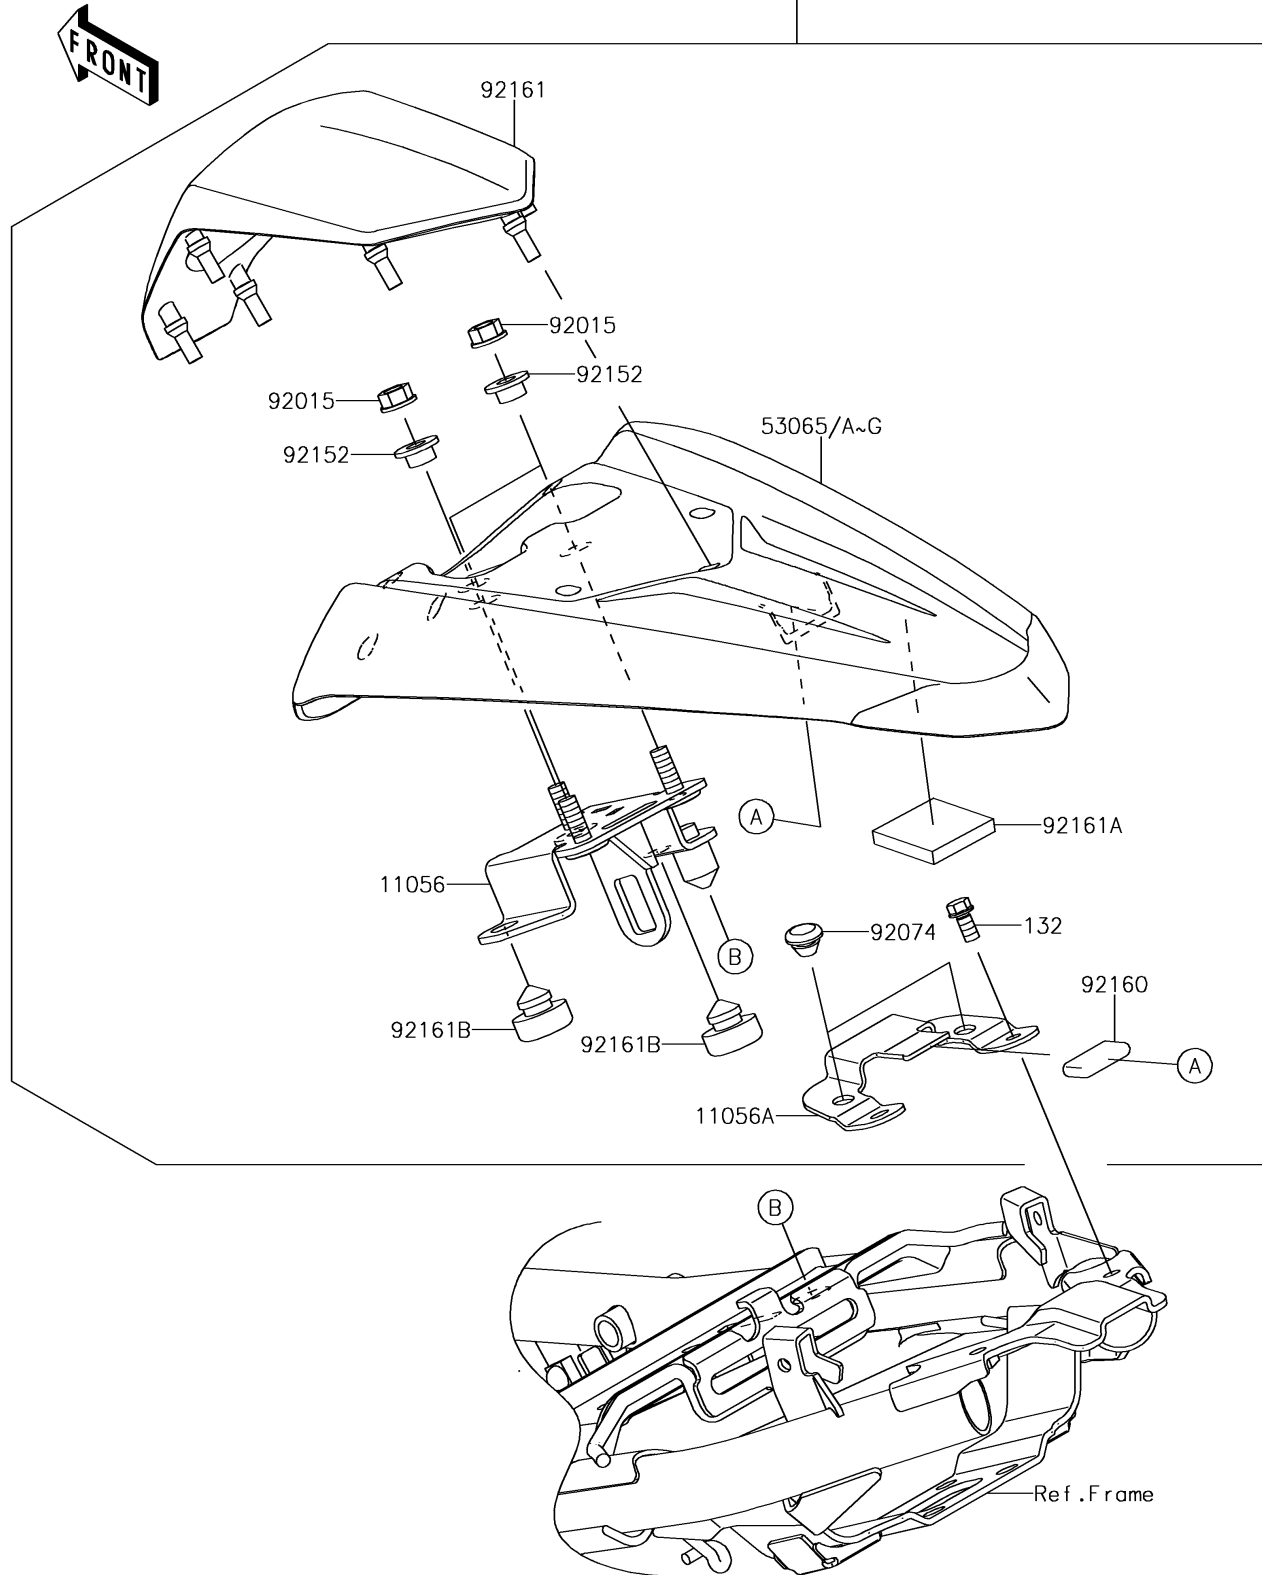

2014 Z250SL ABS PARTS DIAGRAM

Accessory

99994/A~G

F2910

2014 Z250SL ABS PARTS LIST

Accessory

ITEM NAME	PART NUMBER	QUANTITY
BRACKET (Ref # 11056)	11056-2560	1
BRACKET (Ref # 11056A)	11056-2771	1
BOLT-FLANGED-SMALL,5X10 (Ref # 132)	132BA0510	1
COVER SEAT,C.B.ORANGE (Ref # 53065)	53065-0025-17L	1
COVER SEAT,C.L.GREEN (Ref # 53065C)	53065-0025-35P	1
NUT,FLANGED,6MM (Ref # 92015)	92015-1367	1
PLUG,7X2 (Ref # 92074)	92074-028	1
COLLAR,6.8X10(16)X6.6 (Ref # 92152)	92152-0842	1
DAMPER (Ref # 92160)	92160-1190	1
DAMPER,CUSHION (Ref # 92161)	92161-1569	1
DAMPER (Ref # 92161A)	92161-1591	1
DAMPER,10X20X8 (Ref # 92161B)	92161-1609	1
KIT,SINGLE SEAT,C.B.ORANGE (Ref # 99994)	99994-0403-17L	1
KIT,SINGLE SEAT,C.L.GREEN (Ref # 99994C)	99994-0403-35P	1