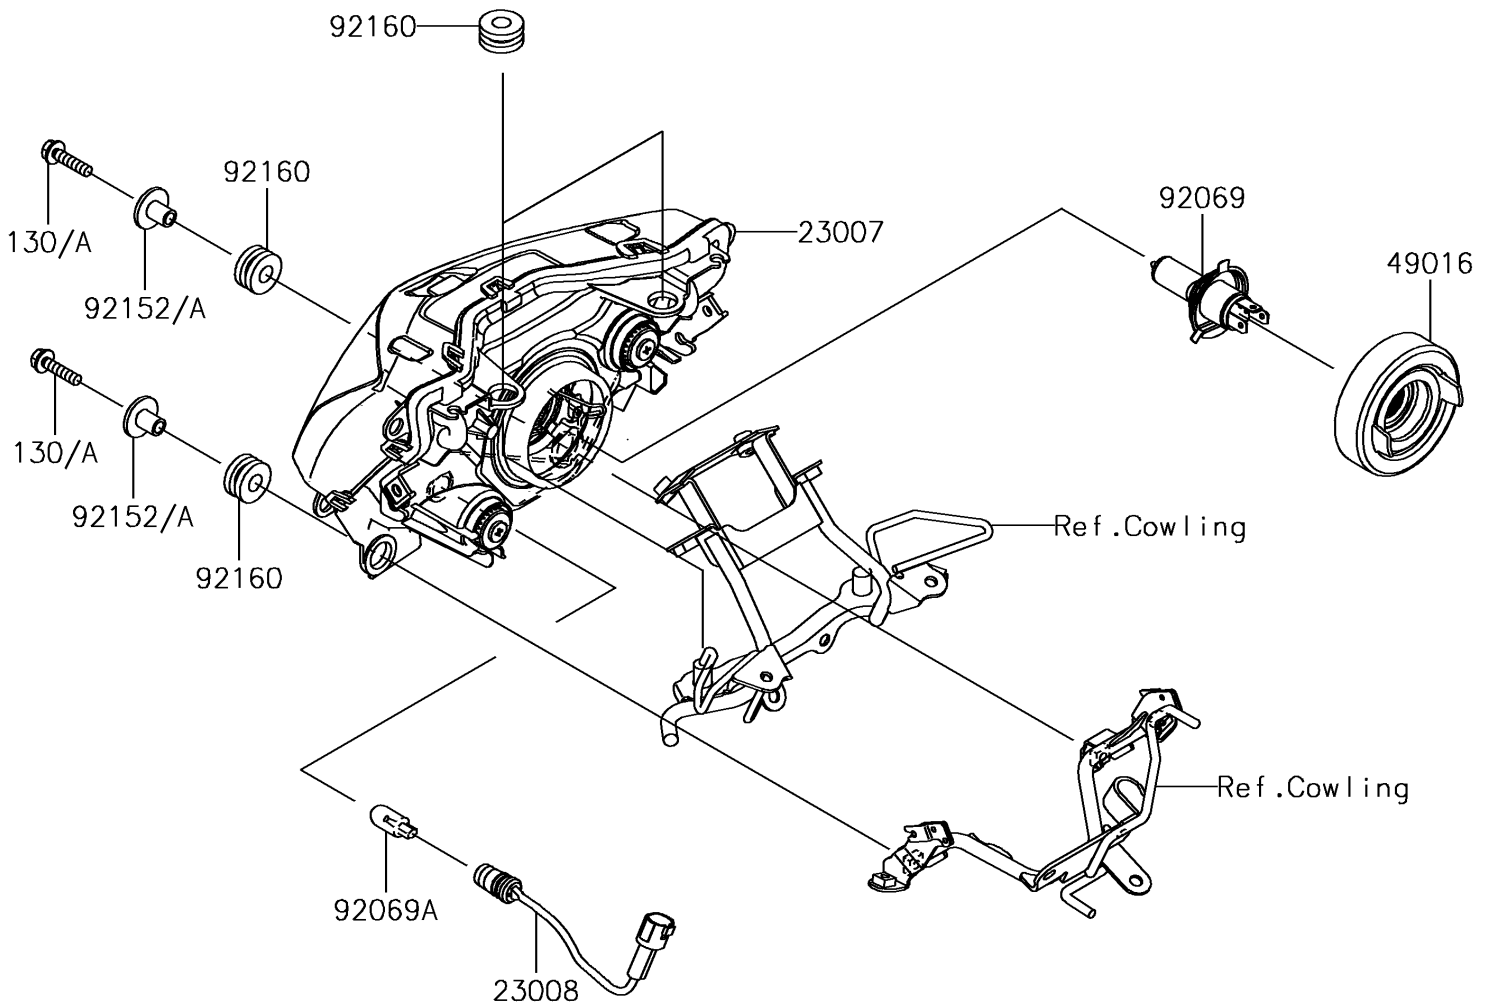

2014 Z250SL ABS PARTS DIAGRAM

Headlight(s)

F2710

2014 Z250SL ABS PARTS LIST

Headlight(s)

ITEM NAME	PART NUMBER	QUANTITY
BOLT-FLANGED,6X25 (Ref # 130)	130BA0625	1
LENS-COMP (Ref # 23007)	23007-0186	1
SOCKET-ASSY (Ref # 23008)	23008-0154	1
COVER-SEAL (Ref # 49016)	49016-0628	1
BULB,12V,H4 (Ref # 92069)	92069-0077	1
BULB,12V 5W (Ref # 92069A)	92069-0081	1
COLLAR,6.5X10X15.3 (Ref # 92152)	92152-1793	1
DAMPER (Ref # 92160)	92160-1162	1