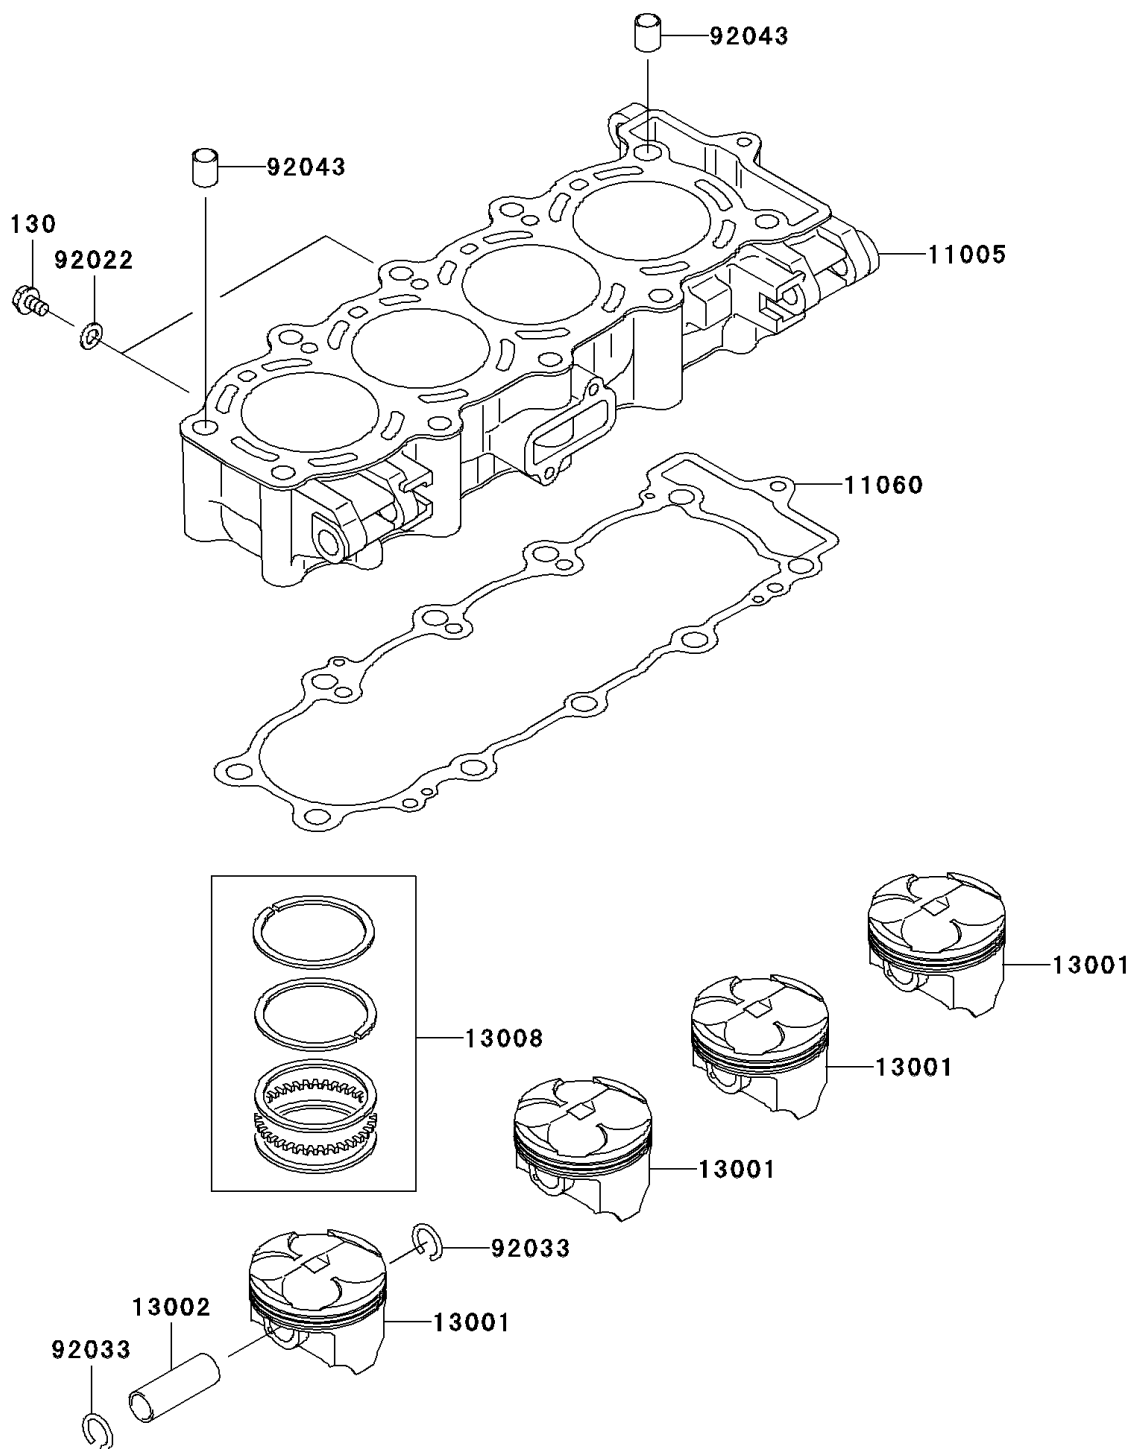

## 2006 ZZR®600 PARTS DIAGRAM

Cylinder/Piston(s)

E1120

## 2006 ZZR®600 PARTS LIST

Cylinder/Piston(s)

| ITEM NAME                          | PART NUMBER | QUANTITY |
|------------------------------------|-------------|----------|
| BOLT-FLANGED,6X10 (Ref # 130)      | 130Y0610    | 1        |
| CYLINDER-ENGINE (Ref # 11005)      | 11005-1910  | 1        |
| GASKET,CYLINDER BASE (Ref # 11060) | 11060-1844  | 1        |
| PISTON-ENGINE (Ref # 13001)        | 13001-1578  | 1        |
| PIN-PISTON (Ref # 13002)           | 13002-1115  | 1        |
| RING-SET-PISTON,STD (Ref # 13008)  | 13008-1161  | 1        |
| WASHER,6.2X11X1 (Ref # 92022)      | 92022-304   | 1        |
| RING-SNAP,PISTON PIN (Ref # 92033) | 92033-1161  | 1        |
| PIN,10.1X12X14 (Ref # 92043)       | 92043-4009  | 1        |