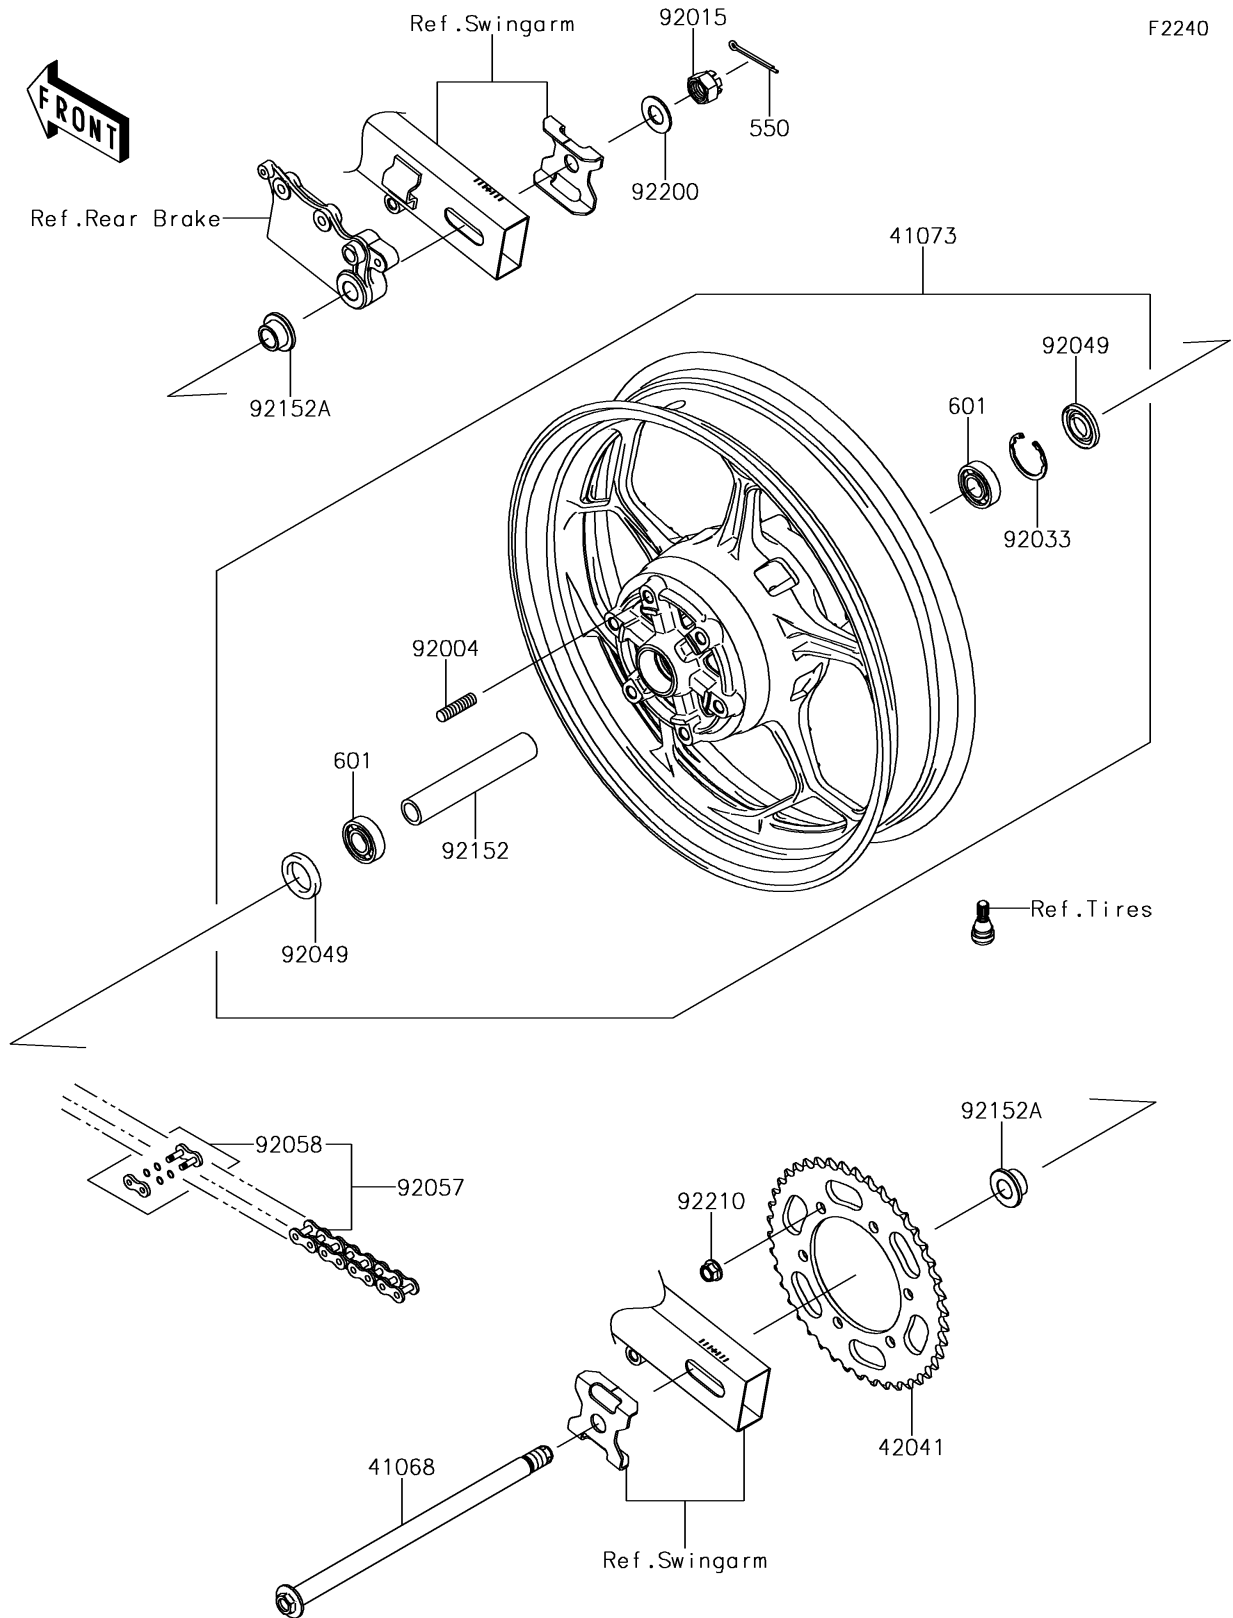

2014 Z250SL ABS PARTS DIAGRAM

Rear Hub

2014 Z250SL ABS PARTS LIST

Rear Hub

ITEM NAME	PART NUMBER	QUANTITY
AXLE,RR (Ref # 41068)	41068-1223	1
WHEEL-ASSY,RR,G.BLACK (Ref # 41073)	41073-0611-QT	1
SPROCKET-HUB,42T (Ref # 42041)	42041-0129	1
PIN-COTTER,4.0X35 (Ref # 550)	550AA4035	1
BEARING-BALL,#6203UUC3 (Ref # 601)	601B6203UU	1
STUD,10X19 (Ref # 92004)	92004-0048	1
NUT,CASTLE,16MM (Ref # 92015)	92015-1947	1
RING-SNAP,40MM (Ref # 92033)	92033-1040	1
SEAL-OIL (Ref # 92049)	92049-0746	1
CHAIN,DRIVE,EK520MVXLX104L (Ref # 92057)	92057-0213	1
JOINT-CHAIN,DRIVE (Ref # 92058)	92058-0021	1
COLLAR,17.1X24X141 (Ref # 92152)	92152-1759	1
COLLAR,17X24X16 (Ref # 92152A)	92152-1760	1
WASHER,17.5X34X2 (Ref # 92200)	92200-1687	1
NUT,LOCK,FLANGED,10MM (Ref # 92210)	92210-0276	1