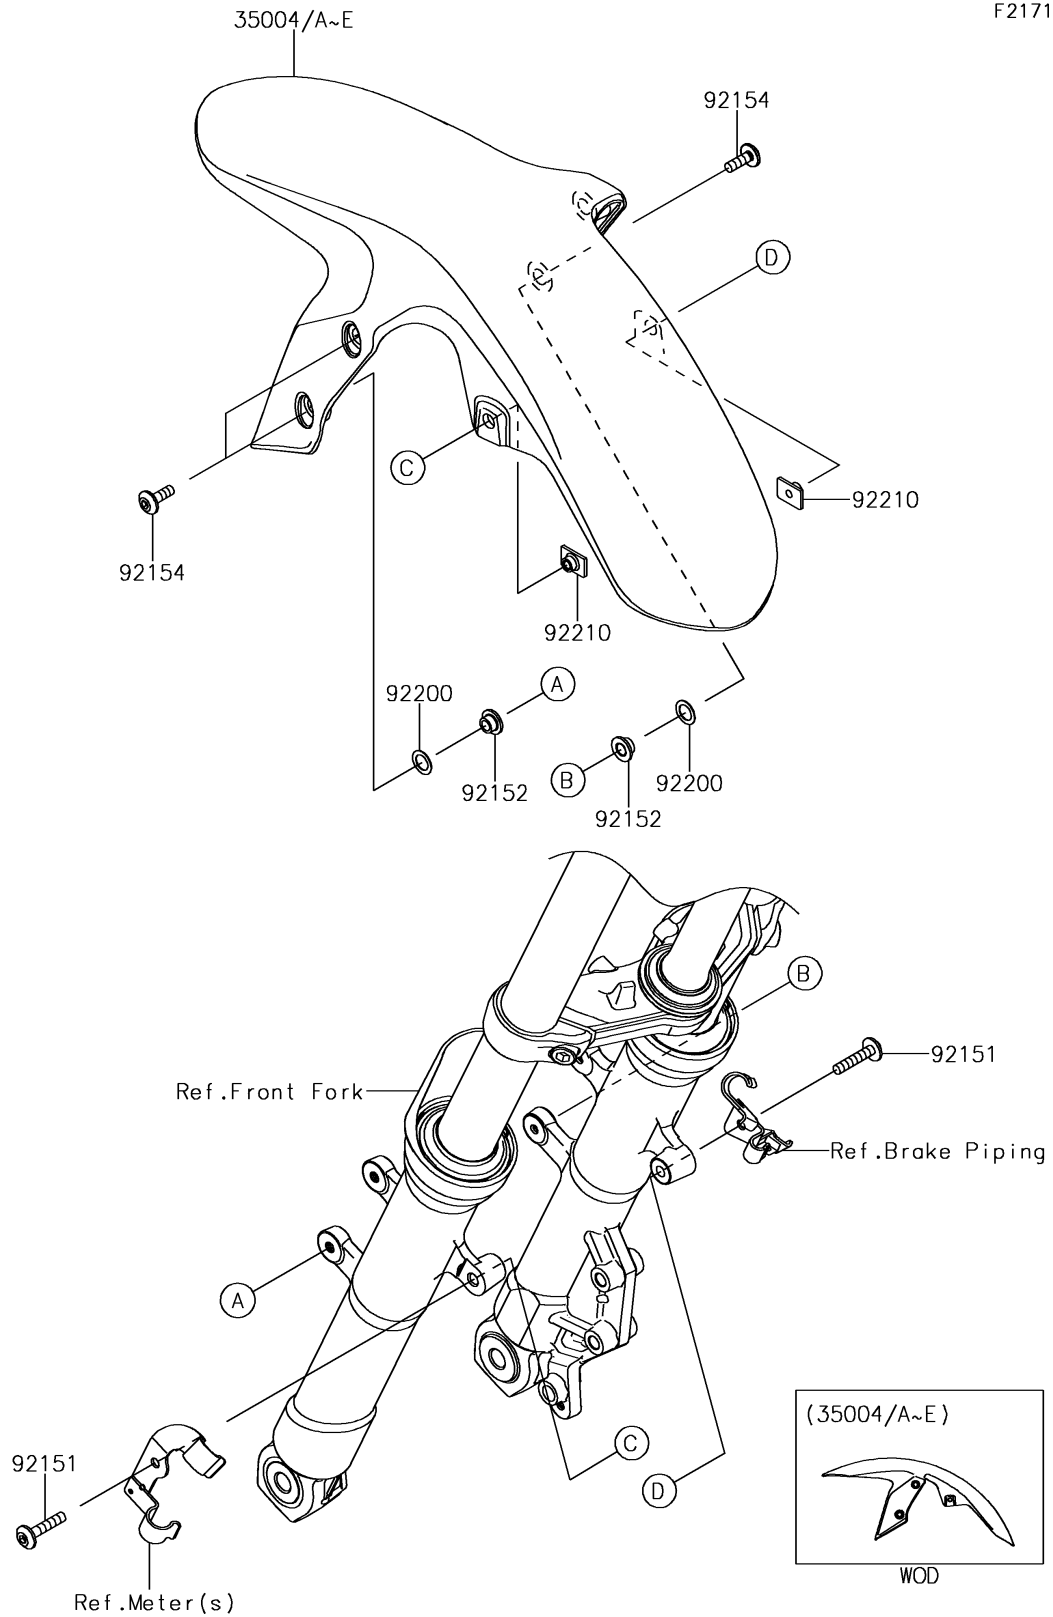

2014 Z250SL ABS PARTS DIAGRAM

Front Fender(s)

F2171

2014 Z250SL ABS PARTS LIST

Front Fender(s)

ITEM NAME	PART NUMBER	QUANTITY
FENDER-FRONT,C.B.ORANGE (Ref # 35004)	35004-0331-17L	1
FENDER-FRONT,C.L.GREEN (Ref # 35004B)	35004-0331-35P	1
BOLT,SOCKET,6X30 (Ref # 92151)	92151-1605	1
COLLAR,6.8X10(16)X6.6 (Ref # 92152)	92152-0842	1
BOLT,SOCKET,6X18 (Ref # 92154)	92154-1291	1
WASHER,10.4X15.9X0.5 (Ref # 92200)	92200-0157	1
NUT,PLATE,6MM (Ref # 92210)	92210-1352	1