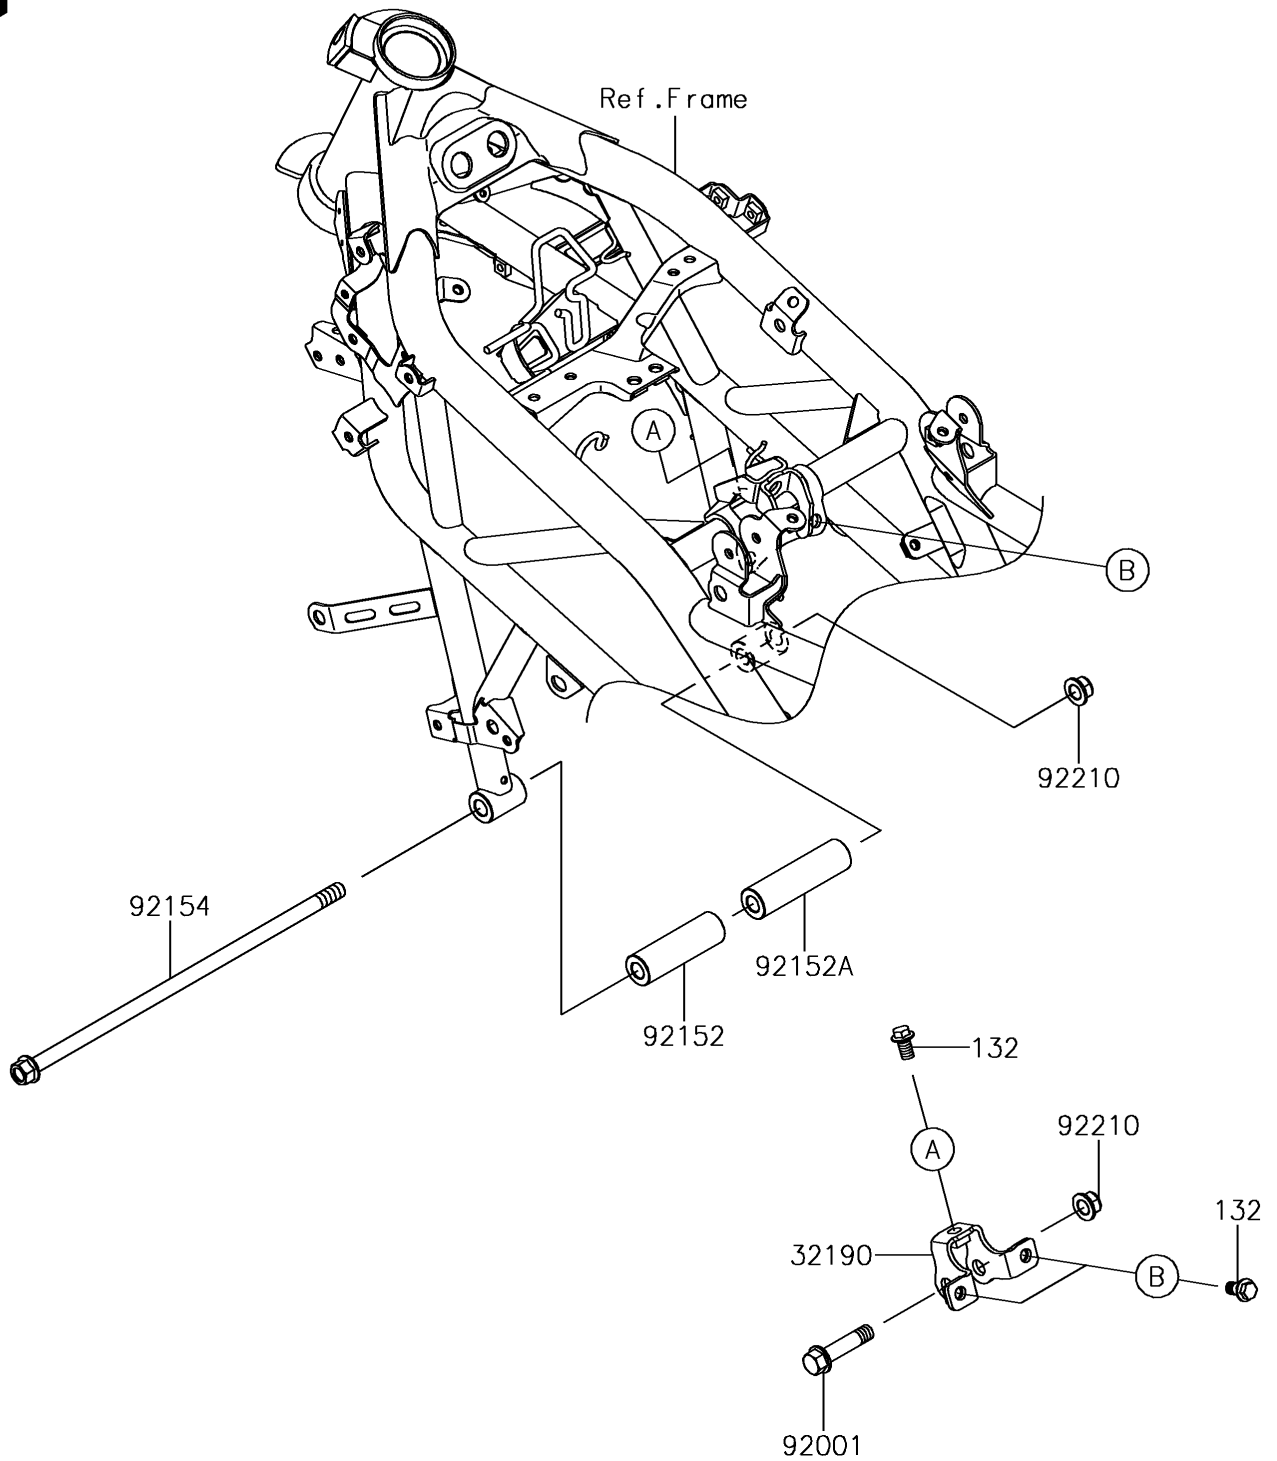

2014 Z250SL ABS PARTS DIAGRAM

Engine Mount

F2122

2014 Z250SL ABS PARTS LIST

Engine Mount

ITEM NAME	PART NUMBER	QUANTITY
BOLT-FLANGED-SMALL,8X14 (Ref # 132)	132BA0814	1
BRACKET-ENGINE (Ref # 32190)	32190-0654	1
BOLT,FLANGED,10X44 (Ref # 92001)	92001-1499	1
COLLAR,11X22X70.9 (Ref # 92152)	92152-1769	1
COLLAR,11X22X81.1 (Ref # 92152A)	92152-1770	1
BOLT,FLANGED,10X290 (Ref # 92154)	92154-1290	1
NUT,LOCK,FLANGED,10MM (Ref # 92210)	92210-1080	1