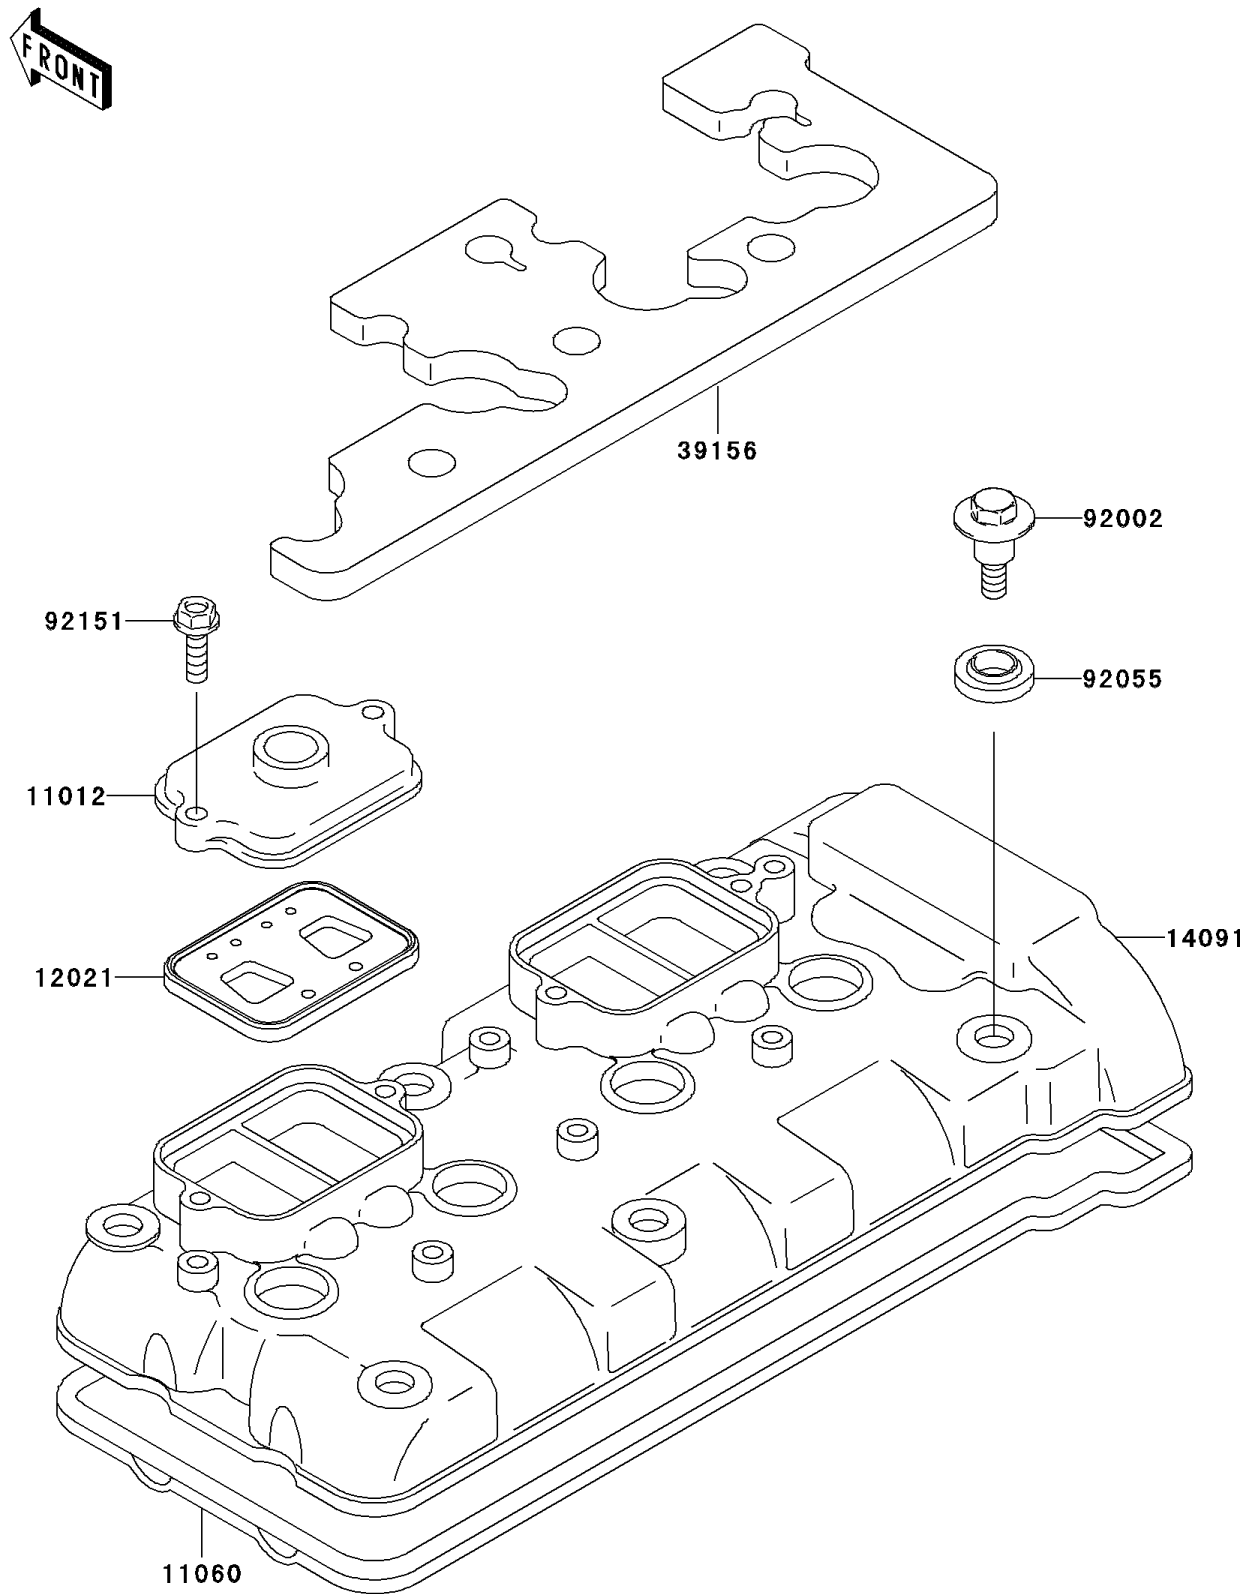

2006 ZZR®600 PARTS DIAGRAM

Cylinder Head Cover

E1112

2006 ZZR®600 PARTS LIST

Cylinder Head Cover

ITEM NAME	PART NUMBER	QUANTITY
CAP, REED VALVE (Ref # 11012)	11012-1758	1
GASKET, HEAD COVER (Ref # 11060)	11060-1667	1
VALVE-ASSY-REED (Ref # 12021)	12021-1119	1
COVER, CYLINDER HEAD (Ref # 14091)	14091-1140	1
PAD (Ref # 39156)	39156-1455	1
BOLT, FLANGED, 6X22.5 (Ref # 92002)	92002-1327	1
RING-O, HEAD COVER BOLT (Ref # 92055)	92055-1352	1
BOLT, 6X20 (Ref # 92151)	92151-1407	1