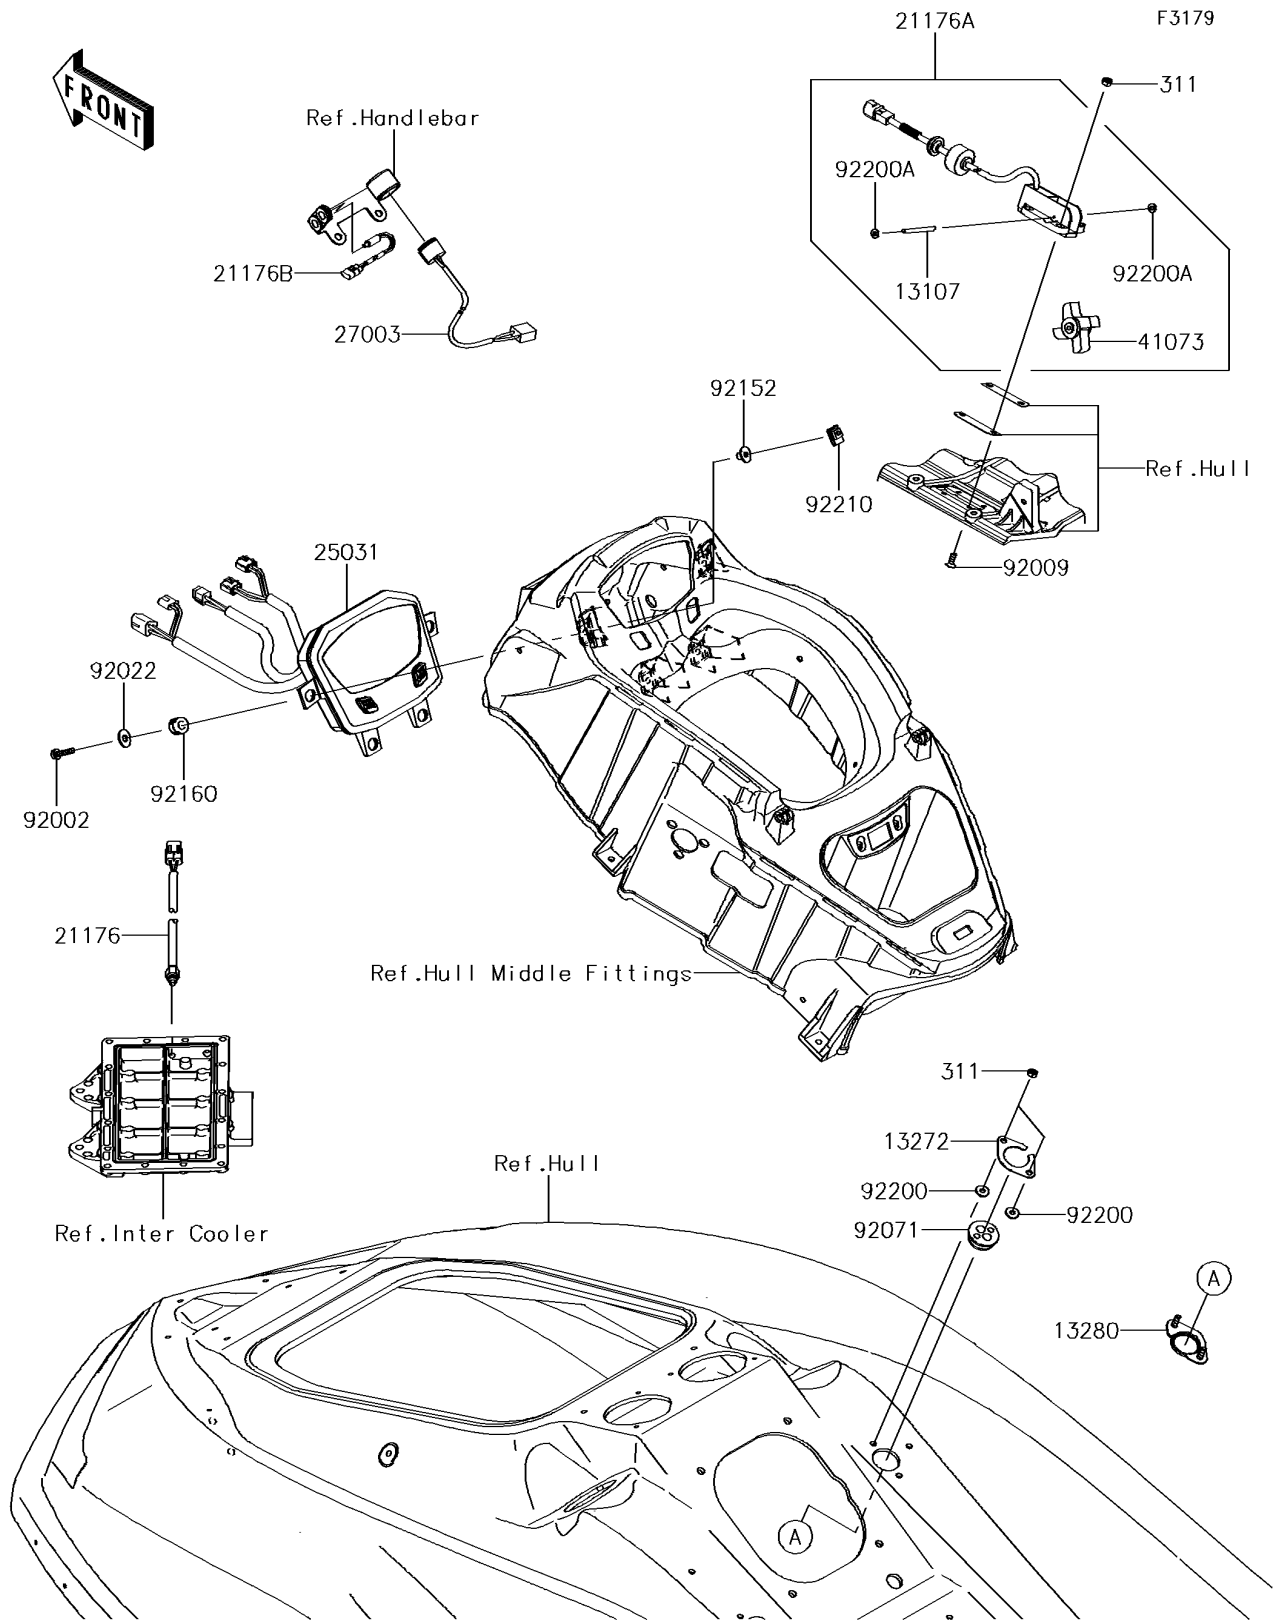

2014 Jet Ski® Ultra® 310R PARTS DIAGRAM

Meters

2014 Jet Ski® Ultra® 310R PARTS LIST

Meters

ITEM NAME	PART NUMBER	QUANTITY
SHAFT (Ref # 13107)	13107-3807	1
PLATE (Ref # 13272)	13272-3729	1
HOLDER (Ref # 13280)	13280-0724	1
SENSOR,TEMP (Ref # 21176)	21176-0072	1
SENSOR,SPEED (Ref # 21176A)	21176-3775	1
SENSOR,AIR TEMP (Ref # 21176B)	21176-3778	1
METER-ASSY (Ref # 25031)	25031-0689	1
HORN (Ref # 27003)	27003-3706	1
NUT-HEX,6MM (Ref # 311)	311R0600	1
WHEEL-ASSY,PADDLE (Ref # 41073)	41073-3701	1
BOLT,6X25 (Ref # 92002)	92002-3714	1
SCREW,6X16 (Ref # 92009)	92009-3703	1
WASHER,6.5X20X1.5 (Ref # 92022)	92022-3710	1
GROMMET,HARNESS (Ref # 92071)	92071-3790	1
COLLAR (Ref # 92152)	92152-3755	1
DAMPER,10X20X12 (Ref # 92160)	92160-1167	1
WASHER,6.5X16X2.0 (Ref # 92200)	92200-1543	1
WASHER (Ref # 92200A)	92200-3805	1
NUT,6MM (Ref # 92210)	92210-3768	1