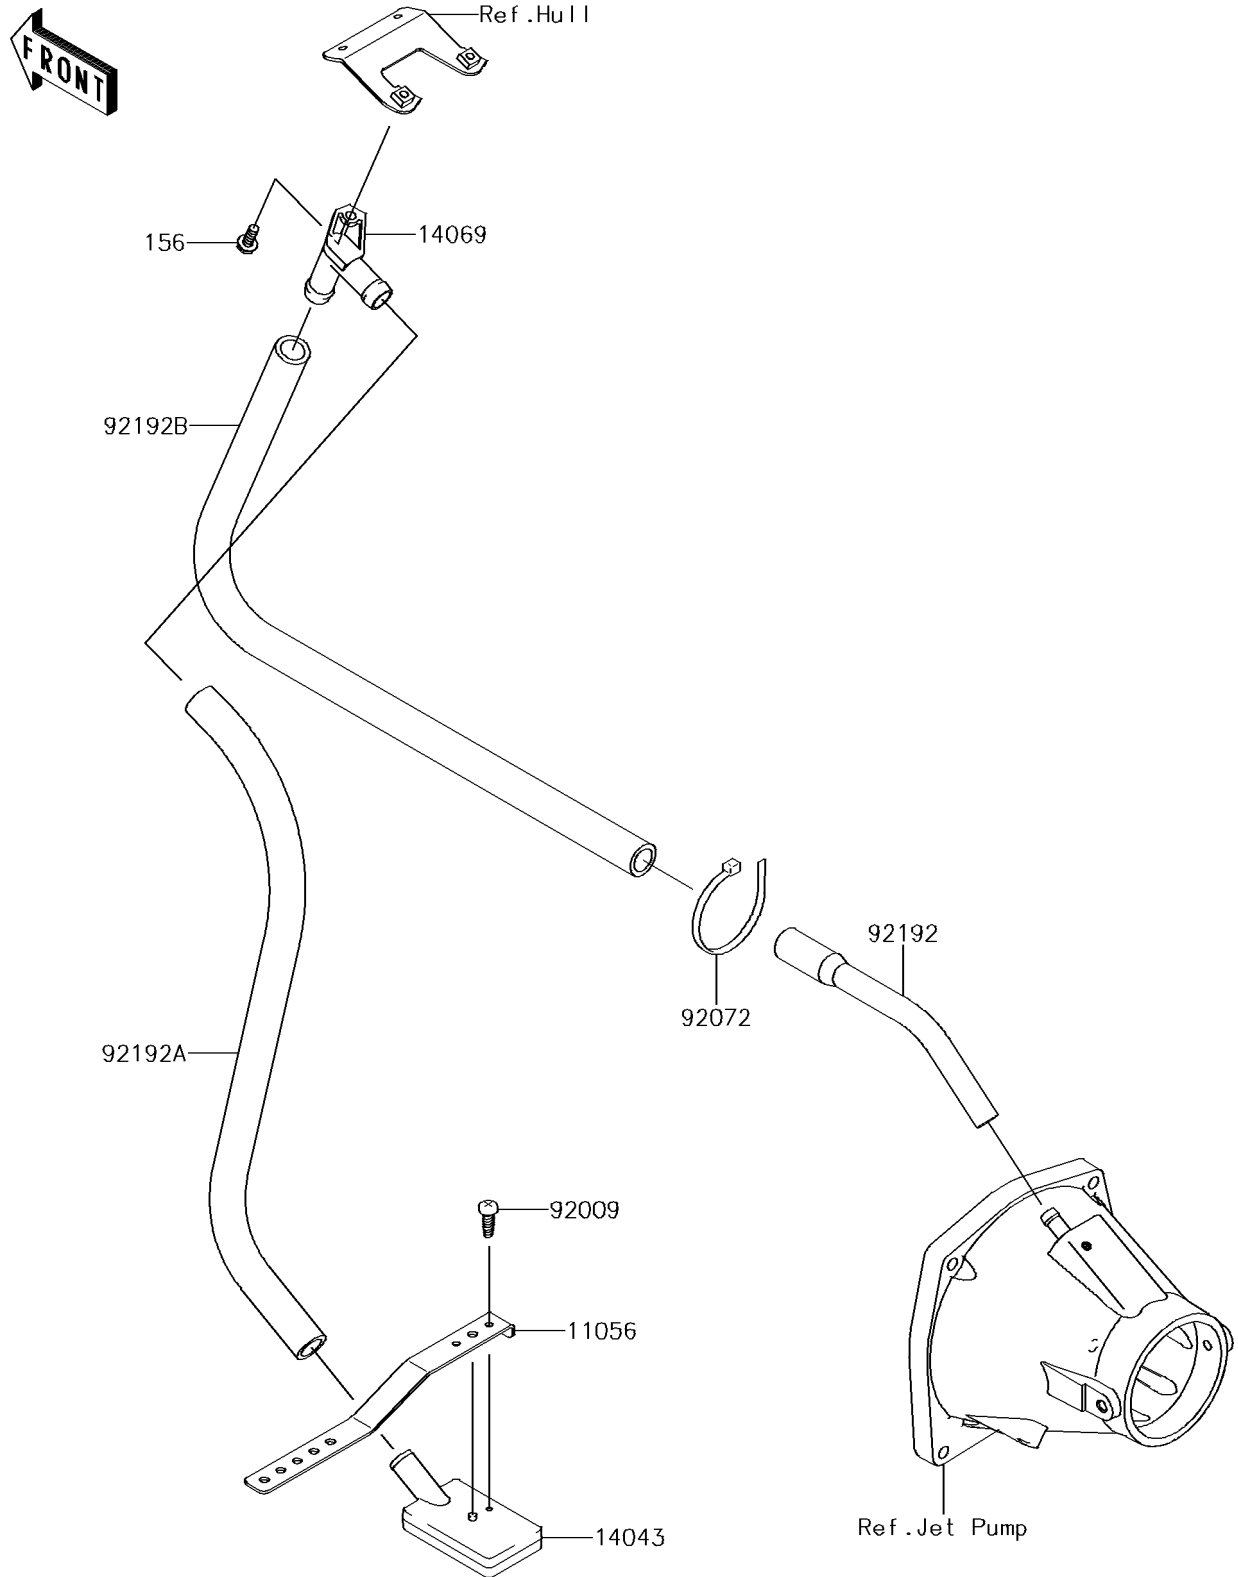

## 2014 Jet Ski® Ultra® 310R PARTS DIAGRAM

Bilge System

F3145

## 2014 Jet Ski® Ultra® 310R PARTS LIST

Bilge System

ITEM NAME	PART NUMBER	QUANTITY
BRACKET,LH&RH (Ref # 11056)	11056-3721	1
FILTER (Ref # 14043)	14043-3711	1
BREATHER (Ref # 14069)	14069-3708	1
BOLT-WP,6X16 (Ref # 156)	156R0616	1
SCREW,TAPPING,4X14 (Ref # 92009)	92009-3762	1
BAND,L=188.85 (Ref # 92072)	92072-0105	1
TUBE,HULL-NOZZLE (Ref # 92192)	92192-3753	1
TUBE,FILTER-BREATHER (Ref # 92192A)	92192-3755	1
TUBE,BREATHER-HULL (Ref # 92192B)	92192-3826	1