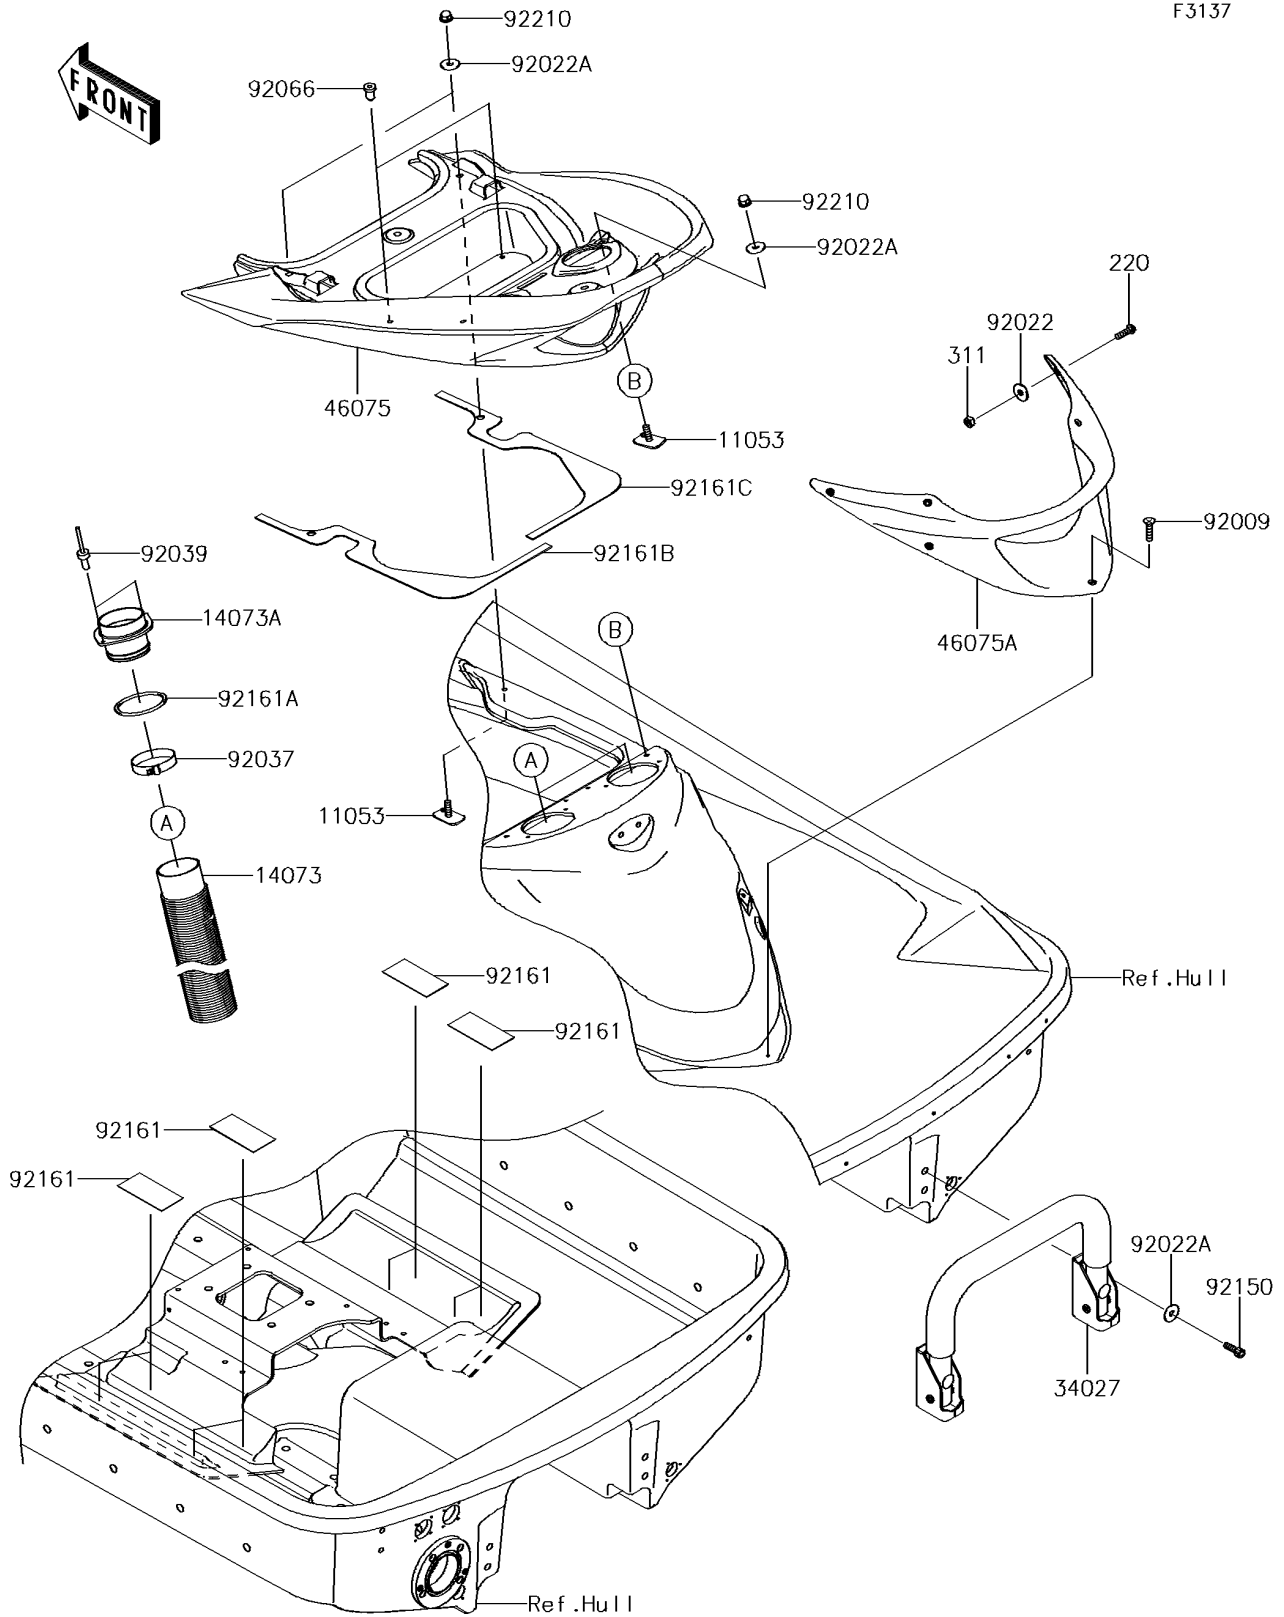

2014 Jet Ski® Ultra® 310R PARTS DIAGRAM

Hull Rear Fittings

F3137

2014 Jet Ski® Ultra® 310R PARTS LIST

Hull Rear Fittings

ITEM NAME	PART NUMBER	QUANTITY
BRACKET (Ref # 11053)	11053-3776	1
DUCT,L=800 (Ref # 14073)	14073-3804	1
DUCT (Ref # 14073A)	14073-3805	1
SCREW-PAN-CROS,6X20 (Ref # 220)	220R0620	1
NUT-HEX,6MM (Ref # 311)	311AA0600	1
STEP-ASSY (Ref # 34027)	34027-0067	1
GRIP,RR (Ref # 46075)	46075-0589	1
GRIP,HANDLE (Ref # 46075A)	46075-3765	1
SCREW,TAPPING,6X20 (Ref # 92009)	92009-3842	1
WASHER,6.5X20X1.6 (Ref # 92022)	92022-1557	1
WASHER,6.5X20X1.5 (Ref # 92022A)	92022-3710	1
CLAMP (Ref # 92037)	92037-3738	1
RIVET (Ref # 92039)	92039-3775	1
PLUG (Ref # 92066)	92066-3773	1
BOLT,SOCKET,6X18 (Ref # 92150)	92150-3775	1
DAMPER (Ref # 92161)	92161-3728	1
DAMPER (Ref # 92161A)	92161-3769	1
DAMPER (Ref # 92161B)	92161-3781	1
DAMPER (Ref # 92161C)	92161-3782	1
NUT,CAP,6MM (Ref # 92210)	92210-3785	1