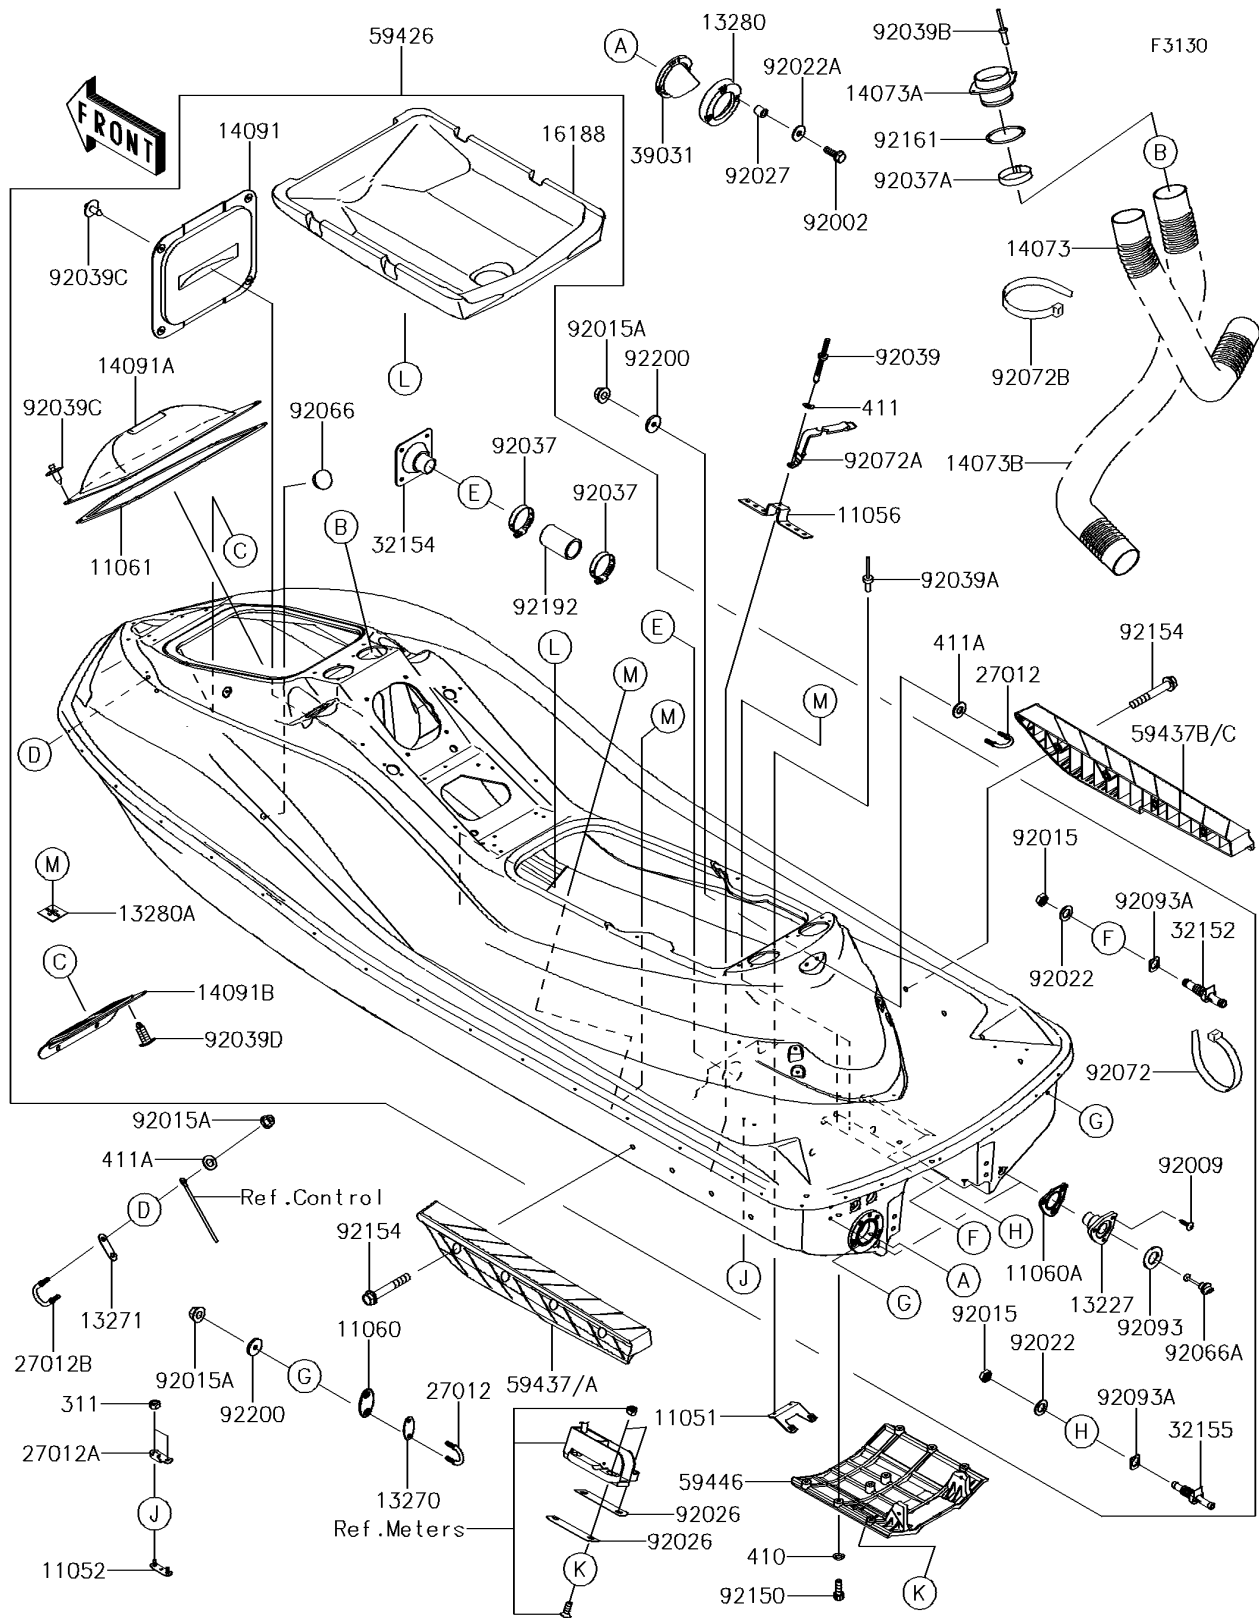

2014 Jet Ski® Ultra® 310R PARTS DIAGRAM

Hull