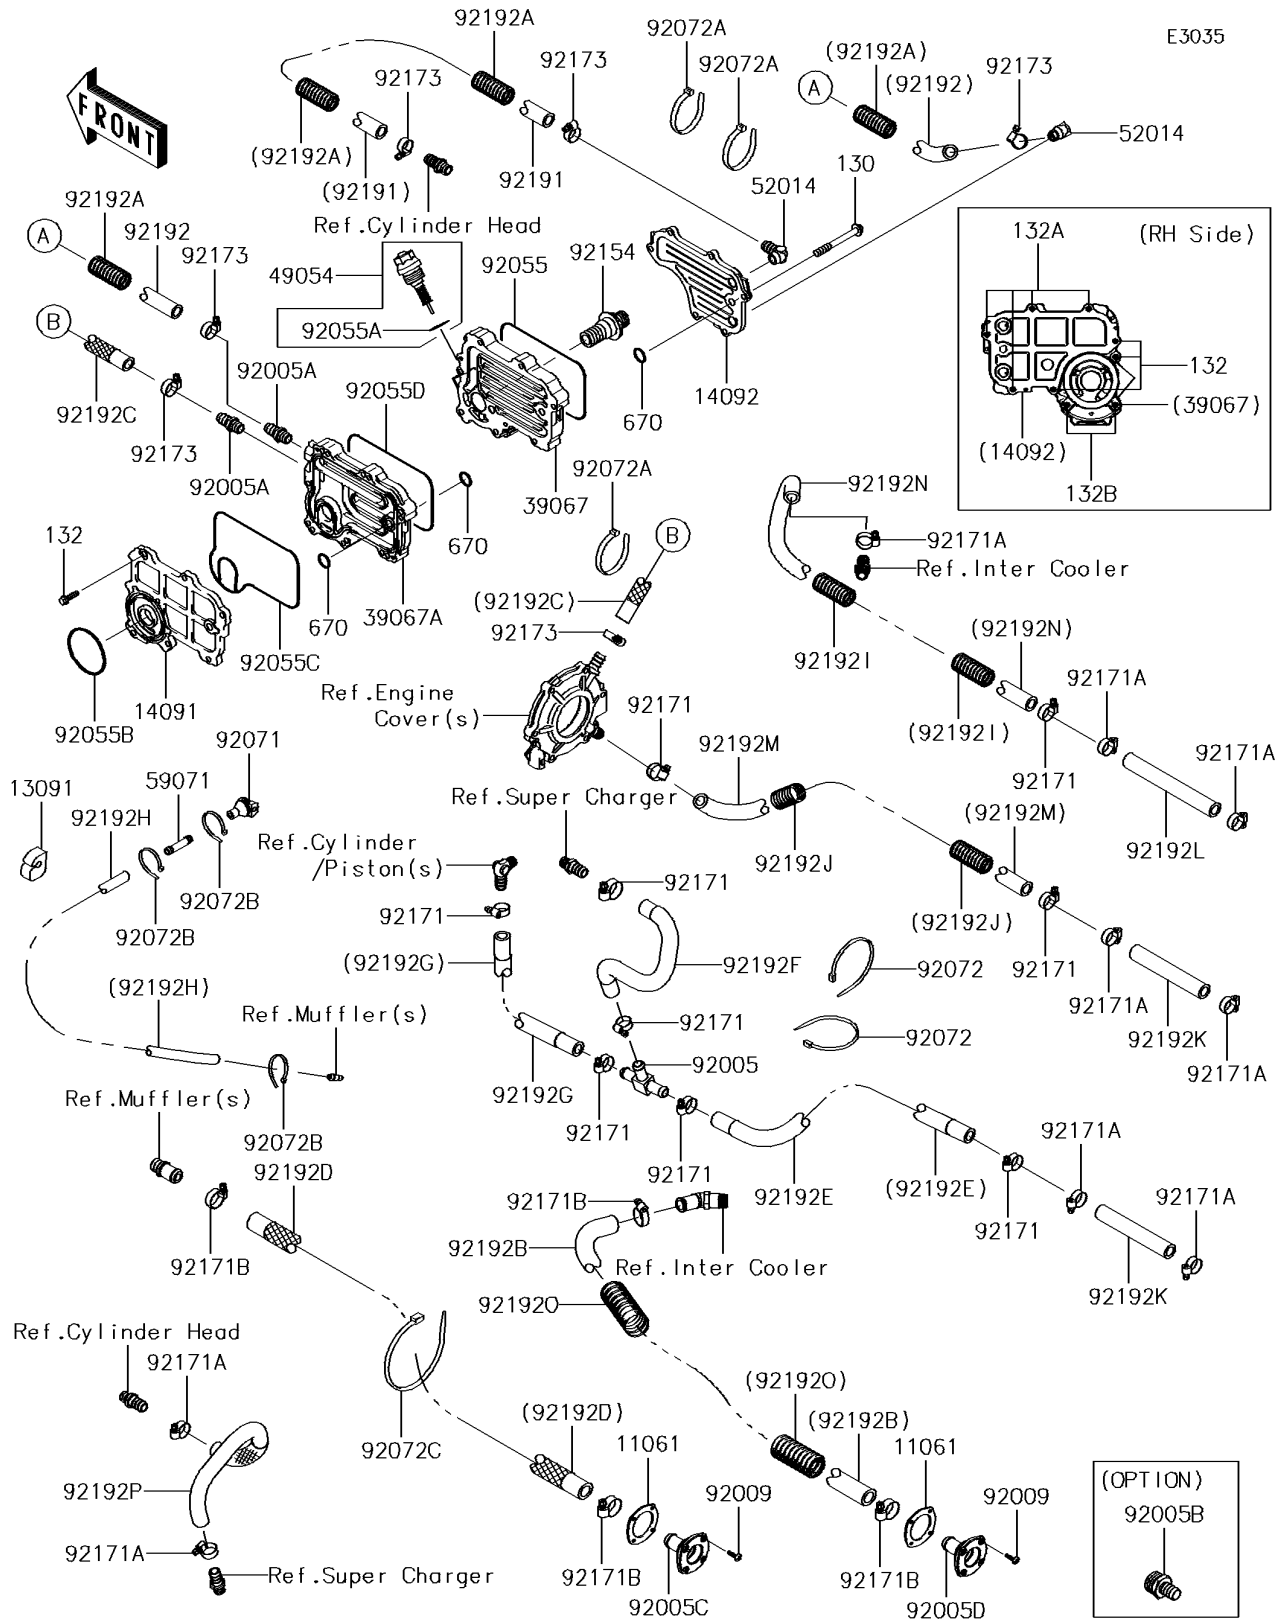

2014 Jet Ski® Ultra® 310R PARTS DIAGRAM

Cooling

E3035

2014 Jet Ski® Ultra® 310R PARTS LIST

Cooling

ITEM NAME	PART NUMBER	QUANTITY
GASKET (Ref # 11061)	11061-3769	1
HOLDER (Ref # 13091)	13091-3712	1
COVER,INSIDE (Ref # 14091)	14091-3755	1
COVER,OUTSIDE (Ref # 14092)	14092-0765	1
COOLER-OIL,OUTSIDE (Ref # 39067)	39067-0708	1
COOLER-OIL,INSIDE (Ref # 39067A)	39067-3704	1
THERMOSTAT (Ref # 49054)	49054-3701	1
ELBOW (Ref # 52014)	52014-3711	1
JOINT (Ref # 59071)	59071-3764	1
FITTING (Ref # 92005)	92005-0755	1
FITTING (Ref # 92005A)	92005-3714	1
FITTING,FLUSH (Ref # 92005B)	92005-3748	1
FITTING,BLACK (Ref # 92005C)	92005-3770	1
FITTING,GRAY (Ref # 92005D)	92005-3771	1
SCREW,TAPPING,4X16 (Ref # 92009)	92009-3849	1
RING-O (Ref # 92055)	92055-0708	1
RING-O (Ref # 92055A)	92055-0727	1
RING-O,58X3 (Ref # 92055B)	92055-3767	1
RING-O (Ref # 92055C)	92055-3770	1
RING-O (Ref # 92055D)	92055-3772	1
GROMMET (Ref # 92071)	92071-3815	1
BAND,L=188.85 (Ref # 92072)	92072-0105	1
BAND,L=200 (Ref # 92072A)	92072-0106	1
BAND,L=100.08 (Ref # 92072B)	92072-3882	1
BAND,L=372.24 (Ref # 92072C)	92072-3883	1
BOLT (Ref # 92154)	92154-3719	1
CLAMP (Ref # 92171)	92171-3701	1
CLAMP (Ref # 92171A)	92171-3714	1
CLAMP,26MM (Ref # 92171B)	92171-3720	1