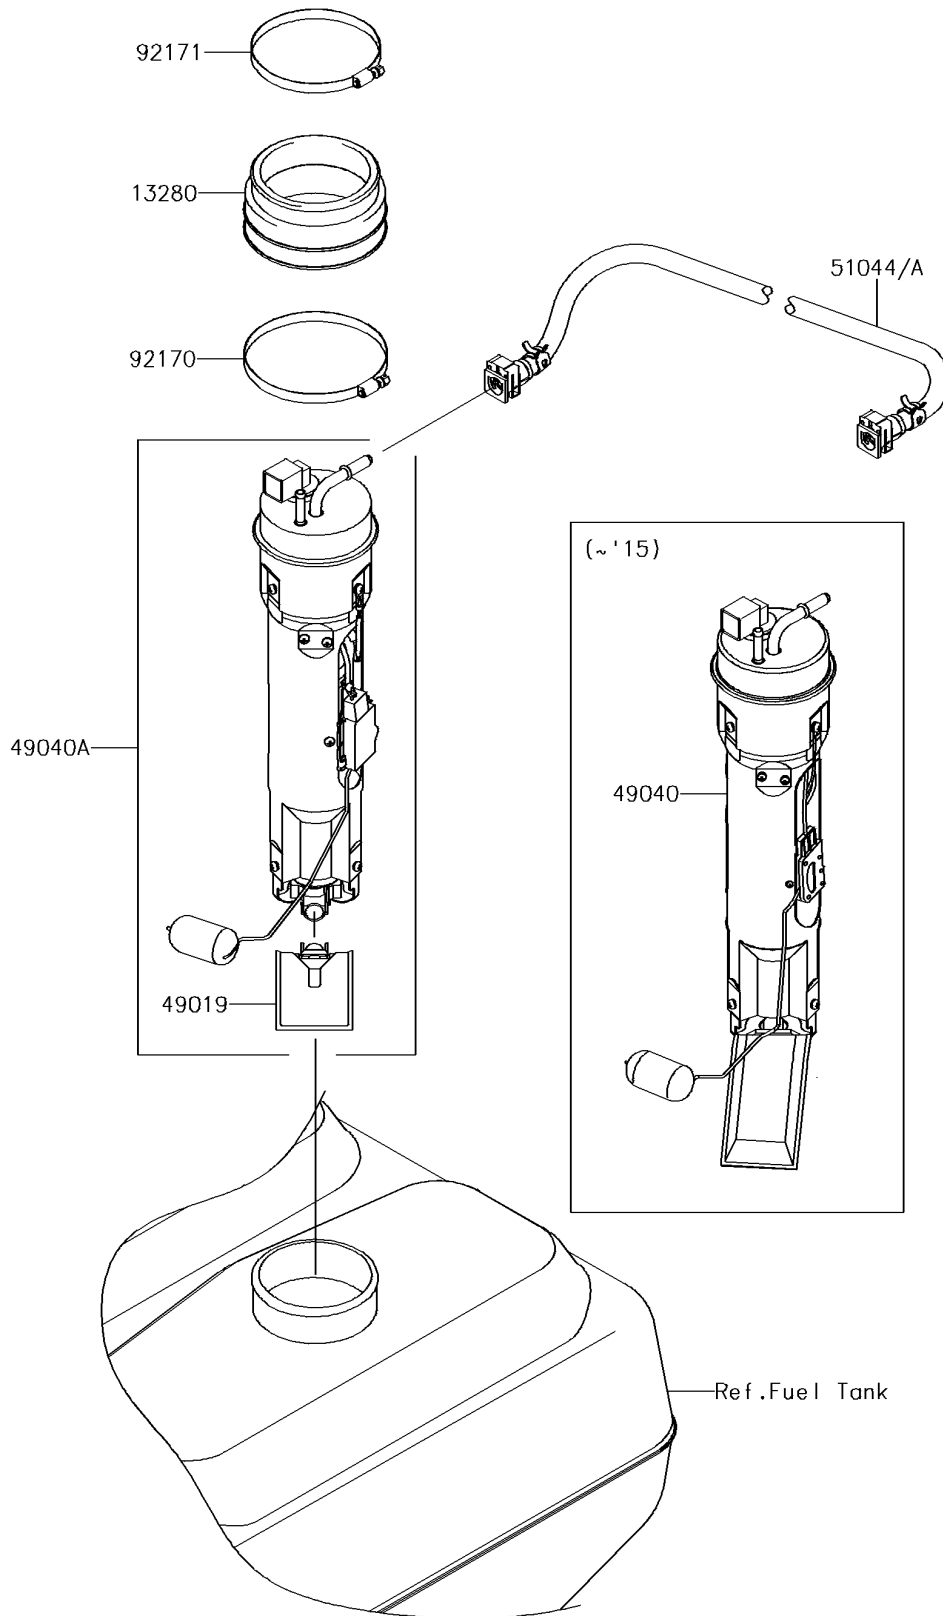

## 2014 Jet Ski® Ultra® 310R PARTS DIAGRAM

Fuel Pump

E1520

## 2014 Jet Ski® Ultra® 310R PARTS LIST

Fuel Pump

ITEM NAME	PART NUMBER	QUANTITY
HOLDER (Ref # 13280)	13280-0729	1
PUMP-FUEL (Ref # 49040)	49040-0712	1
TUBE-ASSY,FUEL (Ref # 51044A)	51044-3707	1
CLAMP (Ref # 92170)	92170-3760	1
CLAMP (Ref # 92171)	92171-3716	1