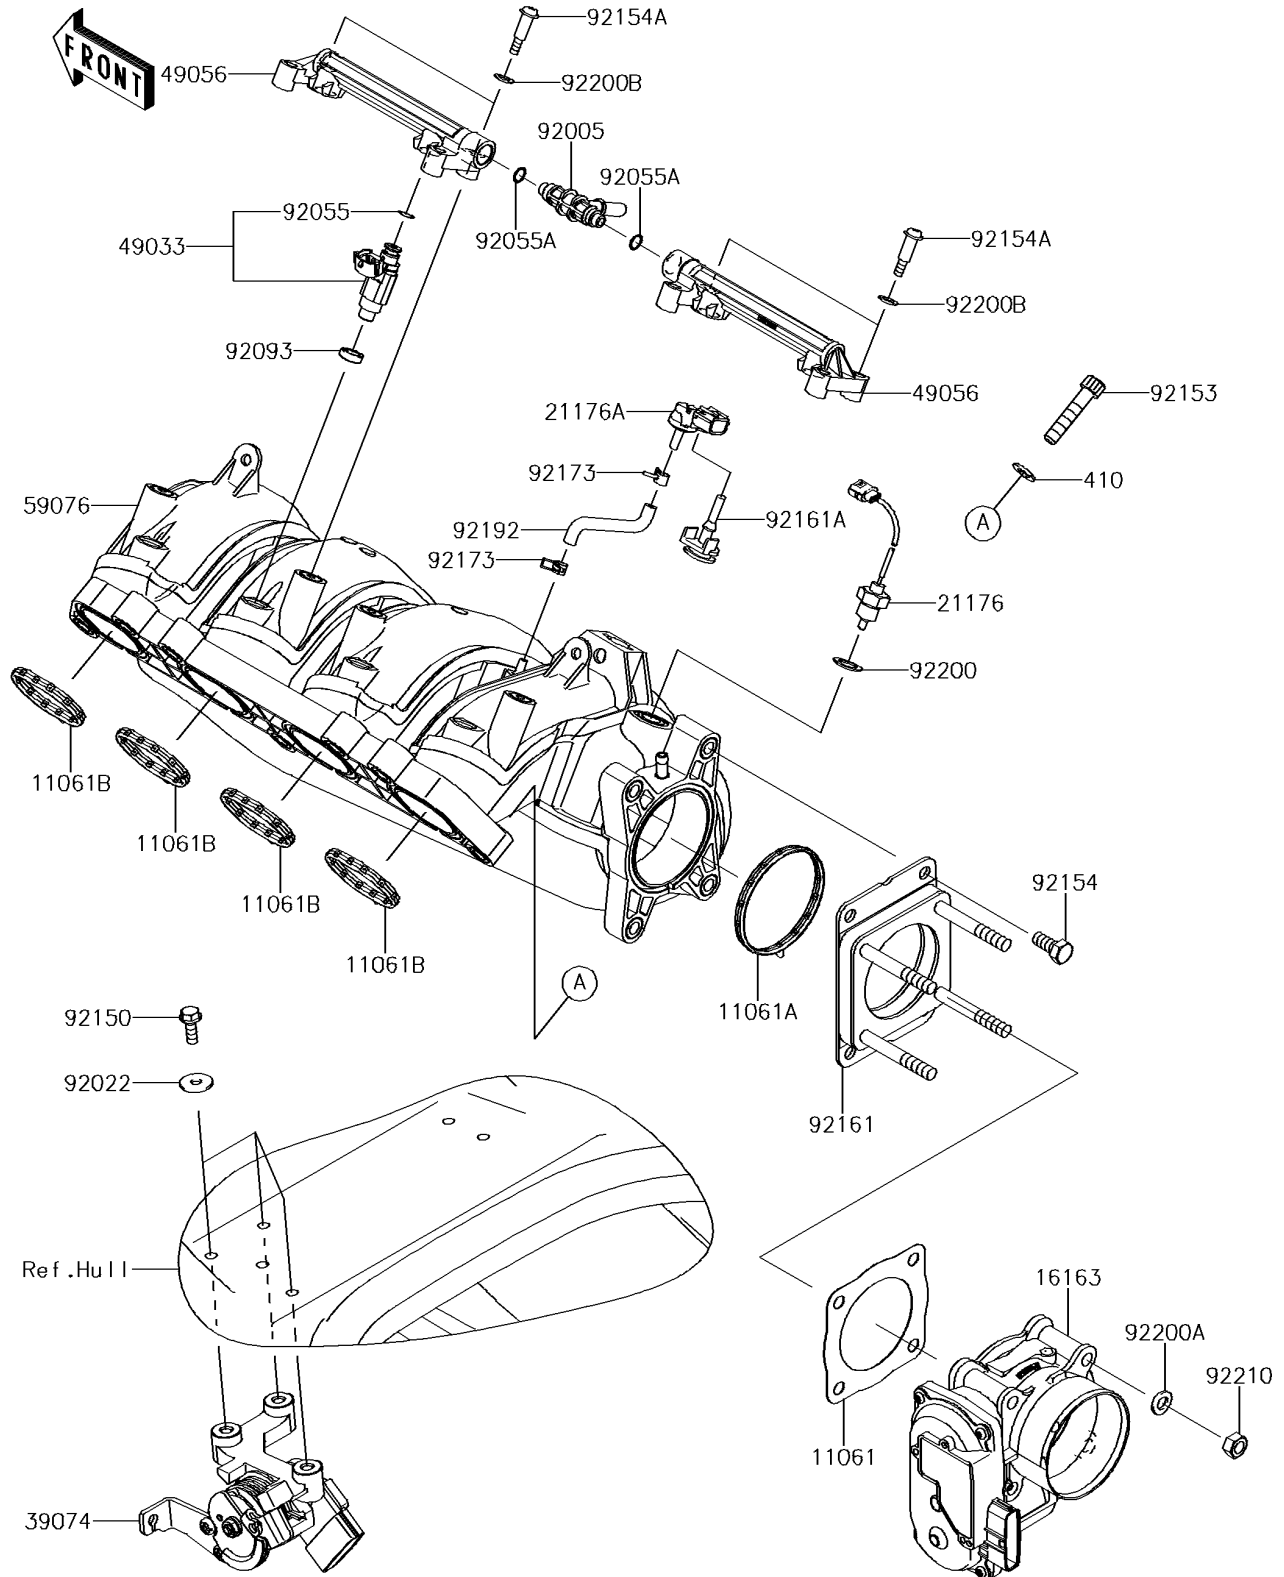

2014 Jet Ski® Ultra® 310R PARTS DIAGRAM

Throttle

E1510

2014 Jet Ski® Ultra® 310R PARTS LIST

Throttle

ITEM NAME	PART NUMBER	QUANTITY
GASKET,THROTTLE (Ref # 11061)	11061-0824	1
GASKET,MANIFOLD (Ref # 11061A)	11061-3766	1
GASKET,THROTTLE (Ref # 11061B)	11061-3767	1
THROTTLE-ASSY (Ref # 16163)	16163-3717	1
SENSOR,AIR TEMPERATURE (Ref # 21176)	21176-3767	1
SENSOR,BOOST (Ref # 21176A)	21176-3777	1
LEVER-ASSY-THROTTLE (Ref # 39074)	39074-3730	1
WASHER-PLAIN-SMALL,8MM (Ref # 410)	410S0800	1
NOZZLE-INJECTION (Ref # 49033)	49033-3709	1
PIPE-INJECTION,FUEL (Ref # 49056)	49056-3705	1
MANIFOLD-INTAKE (Ref # 59076)	59076-0006	1
FITTING,FUEL PIPE (Ref # 92005)	92005-3766	1
WASHER,6.5X20X1.5 (Ref # 92022)	92022-3710	1
RING-O,INJECTION NOZZLE (Ref # 92055)	92055-1622	1
RING-O (Ref # 92055A)	92055-3782	1
SEAL (Ref # 92093)	92093-0127	1
BOLT,6X18 (Ref # 92150)	92150-3729	1
BOLT,SOCKET,8X40 (Ref # 92153)	92153-0517	1
BOLT (Ref # 92154)	92154-1389	1
BOLT (Ref # 92154A)	92154-3713	1
DAMPER (Ref # 92161)	92161-1635	1
DAMPER (Ref # 92161A)	92161-3796	1
CLAMP (Ref # 92173)	92173-3702	1
TUBE (Ref # 92192)	92192-1361	1
WASHER,12X18X1 (Ref # 92200)	92200-0712	1
WASHER (Ref # 92200A)	92200-3806	1
WASHER (Ref # 92200B)	92200-3807	1
NUT (Ref # 92210)	92210-0897	1