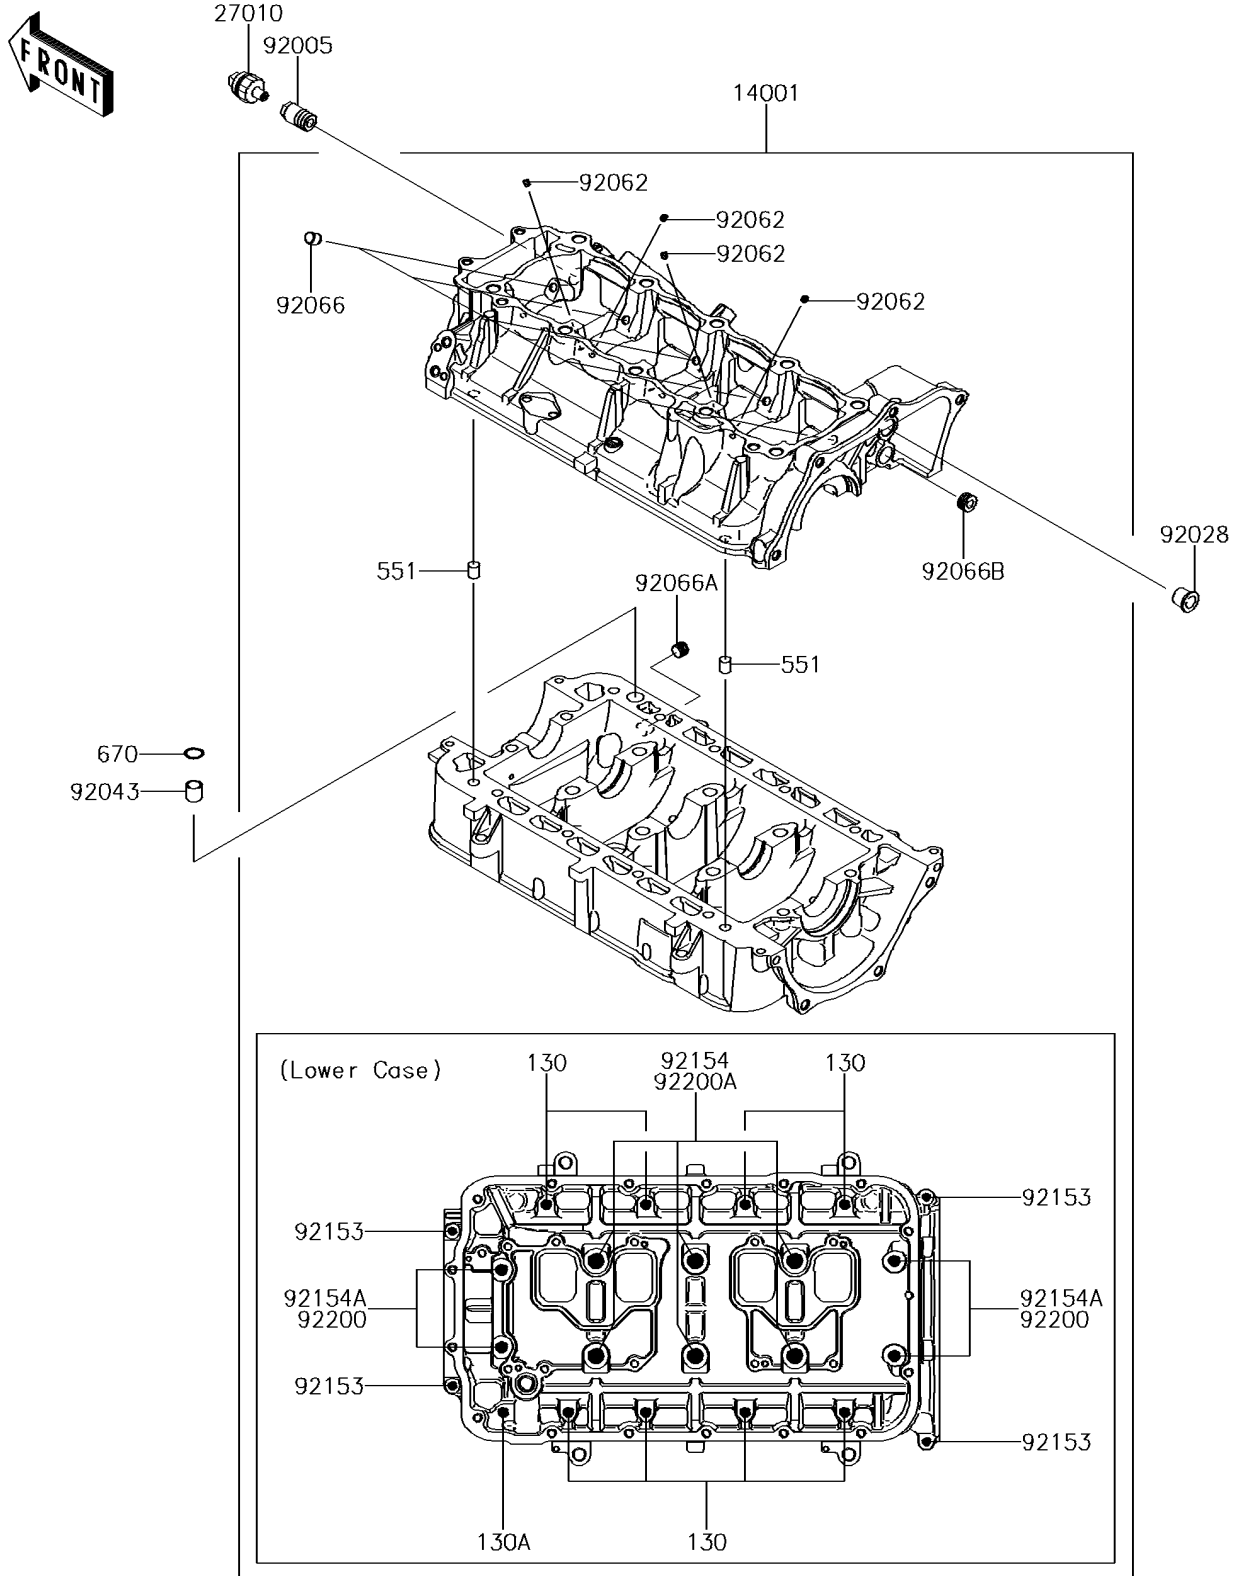

## 2014 Jet Ski® Ultra® 310R PARTS DIAGRAM

Crankcase

E1411

## 2014 Jet Ski® Ultra® 310R PARTS LIST

Crankcase

ITEM NAME	PART NUMBER	QUANTITY
BOLT-FLANGED,8X45 (Ref # 130)	130CD0845	1
BOLT-FLANGED,8X55 (Ref # 130A)	130CD0855	1
SET-CRANKCASE (Ref # 14001)	14001-0614	1
SWITCH,OIL PRESSURE (Ref # 27010)	27010-3786	1
PIN-DOWEL (Ref # 551)	551R1012	1
O RING,14MM (Ref # 670)	670D2014	1
FITTING (Ref # 92005)	92005-0714	1
BUSHING (Ref # 92028)	92028-3718	1
PIN,11.5X14X14 (Ref # 92043)	92043-1279	1
NOZZLE (Ref # 92062)	92062-0029	1
PLUG,OIL LINE,7.2X8 (Ref # 92066)	92066-1012	1
PLUG (Ref # 92066A)	92066-3778	1
PLUG (Ref # 92066B)	92066-3782	1
BOLT,6X30 (Ref # 92153)	92153-3707	1
BOLT (Ref # 92154)	92154-0719	1
BOLT (Ref # 92154A)	92154-0720	1
WASHER (Ref # 92200)	92200-0743	1
WASHER,11.5X20.5X1.6 (Ref # 92200A)	92200-0747	1