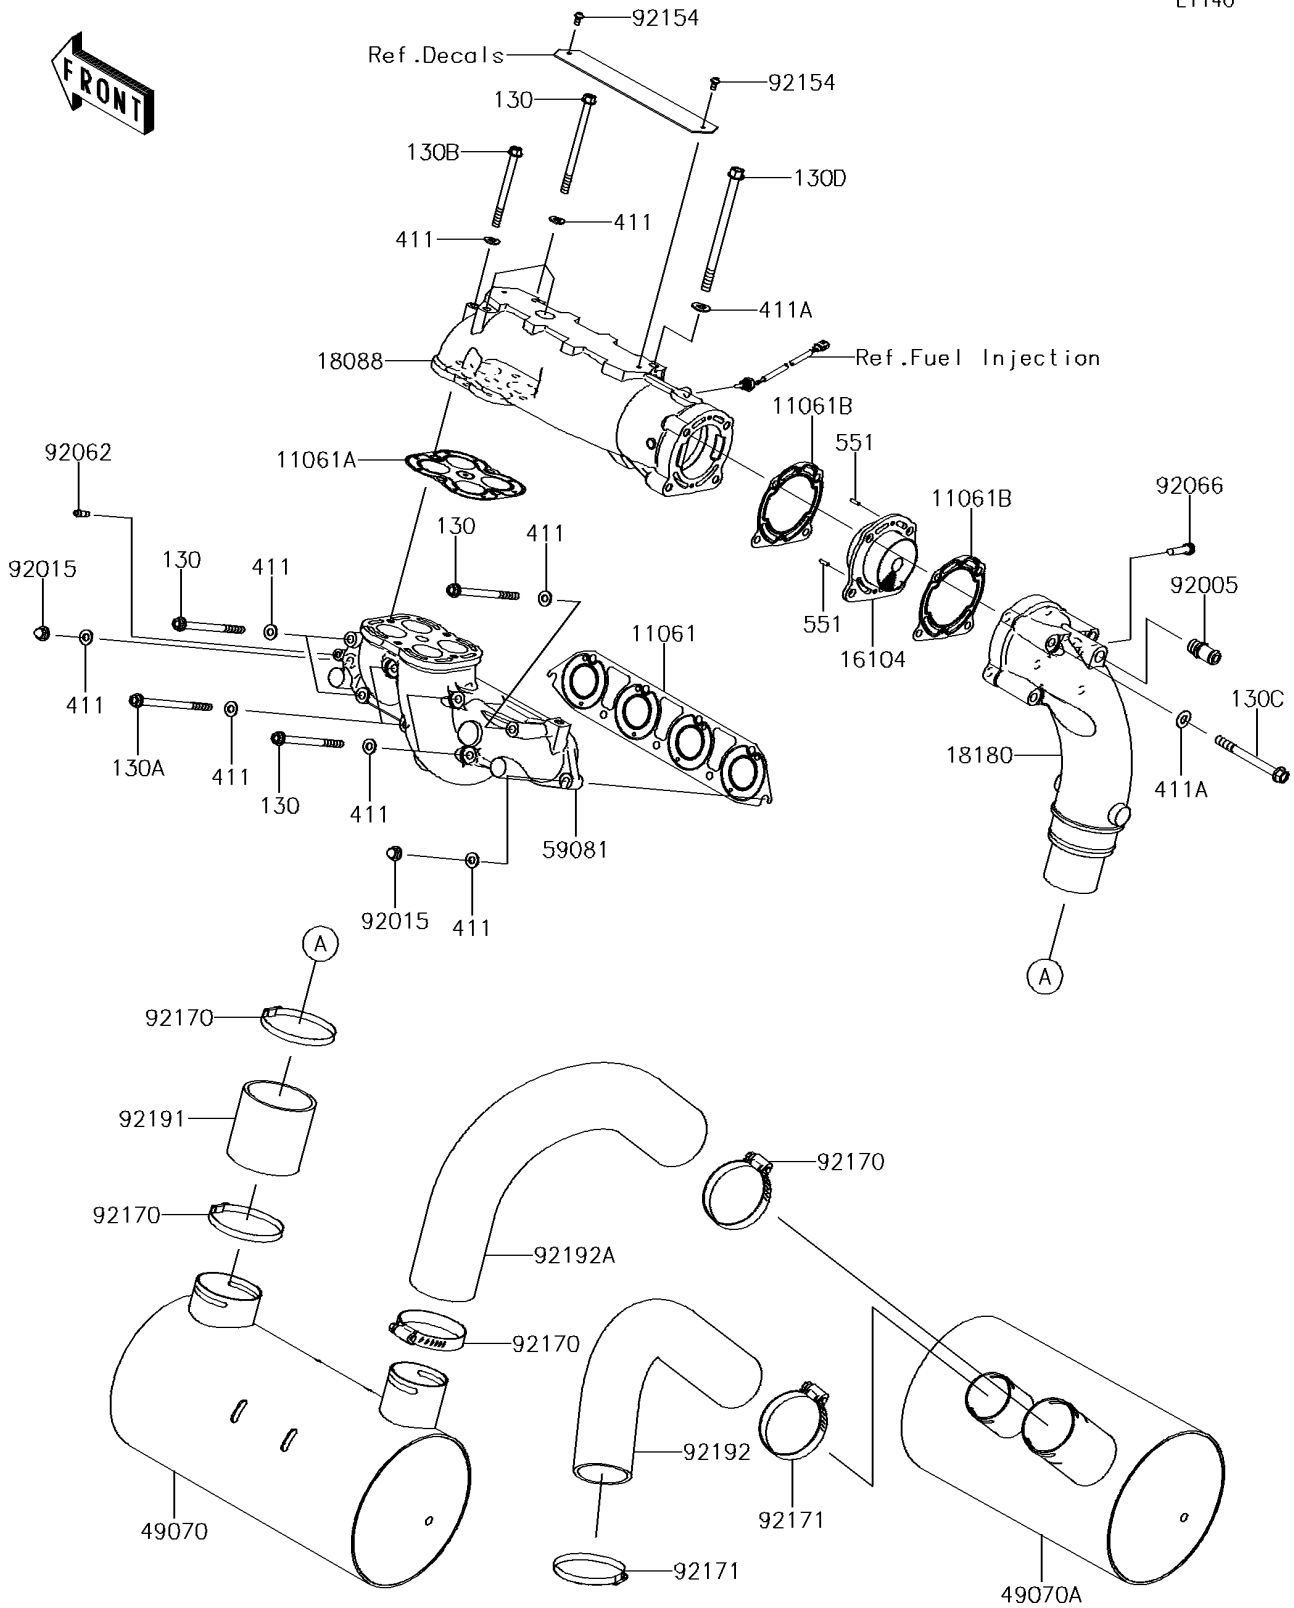

2014 Jet Ski® Ultra® 310R PARTS DIAGRAM

Muffler(s)

E1140

2014 Jet Ski® Ultra® 310R PARTS LIST

Muffler(s)

ITEM NAME	PART NUMBER	QUANTITY
GASKET,MANIFOLD EXHAUST (Ref # 11061)	11061-3742	1
GASKET,PIPE EXHAUST (Ref # 11061A)	11061-3762	1
GASKET,MUFFLER (Ref # 11061B)	11061-3768	1
BOLT-FLANGED,8X120 (Ref # 130)	130CD08120	1
BOLT-FLANGED,8X140 (Ref # 130A)	130CD08140	1
BOLT-FLANGED,8X95 (Ref # 130B)	130CD0895	1
BOLT-FLANGED,10X100 (Ref # 130C)	130CD10100	1
BOLT-FLANGED,10X150 (Ref # 130D)	130CD10150	1
FILTER-COMP,MUFFLER (Ref # 16104)	16104-0012	1
PIPE-EXHAUST (Ref # 18088)	18088-3730	1
BODY-MUFFLER (Ref # 18180)	18180-0825	1
WASHER-PLAIN,8MM (Ref # 411)	411S0800	1
WASHER-PLAIN,10MM (Ref # 411A)	411S1000	1
MUFFLER-COMP,1ST (Ref # 49070)	49070-0749	1
MUFFLER-COMP,2ND (Ref # 49070A)	49070-0750	1
PIN-DOWEL (Ref # 551)	551R0412	1
MANIFOLD-EXHAUST (Ref # 59081)	59081-3744	1
FITTING (Ref # 92005)	92005-0728	1
NUT,CAP,8MM (Ref # 92015)	92015-1371	1
NOZZLE (Ref # 92062)	92062-0562	1
PLUG,FILTER STOPPER (Ref # 92066)	92066-0764	1
BOLT,SOCKET,5X10 (Ref # 92154)	92154-0211	1
CLAMP (Ref # 92170)	92170-3764	1
CLAMP (Ref # 92171)	92171-3715	1
TUBE,PIPE EX-MUFFLER (Ref # 92191)	92191-3986	1
TUBE,2ND-TAIL PIPE (Ref # 92192)	92192-3762	1
TUBE,1ST-2ND (Ref # 92192A)	92192-3860	1