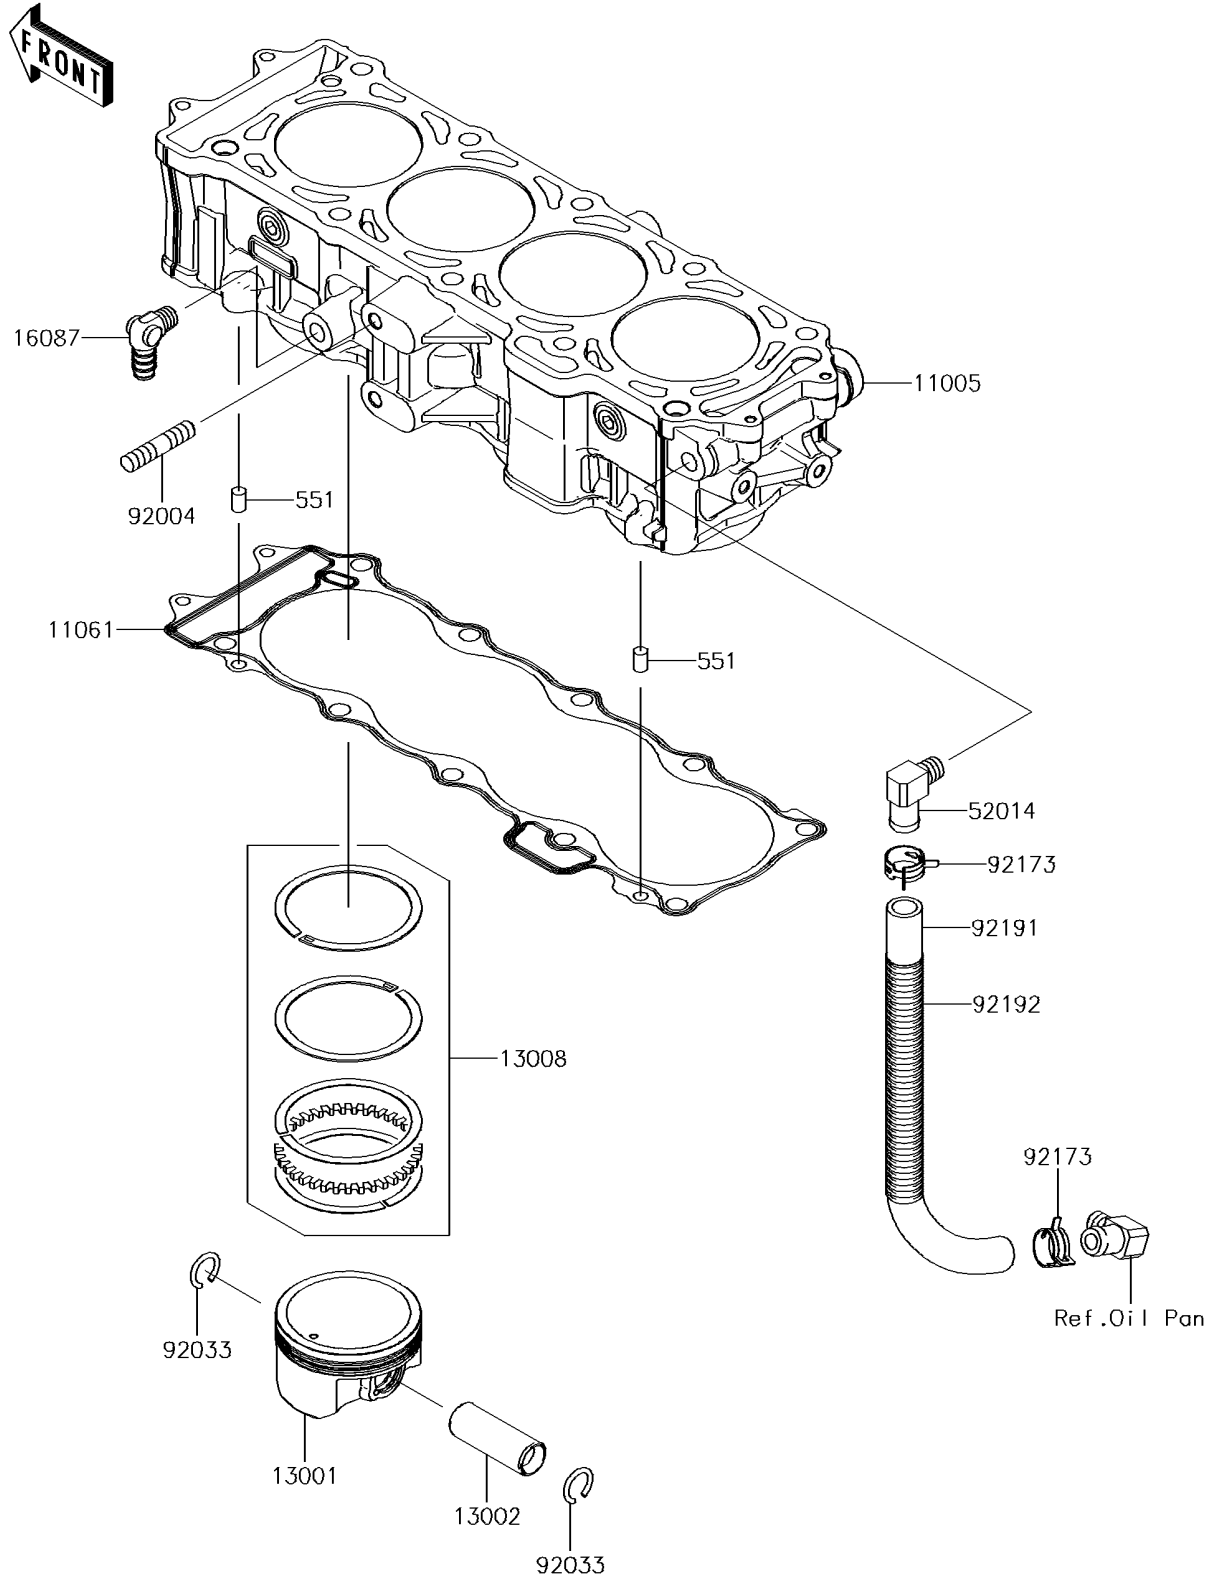

## 2014 Jet Ski® Ultra® 310R PARTS DIAGRAM

Cylinder/Piston(s)

E1120

## 2014 Jet Ski® Ultra® 310R PARTS LIST

Cylinder/Piston(s)

ITEM NAME	PART NUMBER	QUANTITY
CYLINDER-ENGINE (Ref # 11005)	11005-0630	1
GASKET,CYLINDER BASE (Ref # 11061)	11061-3770	1
PISTON-ENGINE (Ref # 13001)	13001-0787	1
PIN-PISTON (Ref # 13002)	13002-1131	1
RING-SET-PISTON (Ref # 13008)	13008-0564	1
VALVE-CHECK (Ref # 16087)	16087-3714	1
ELBOW (Ref # 52014)	52014-3717	1
PIN-DOWEL (Ref # 551)	551R0812	1
STUD,10X32 (Ref # 92004)	92004-3759	1
RING-SNAP (Ref # 92033)	92033-1188	1
CLAMP (Ref # 92173)	92173-1039	1
TUBE,BREATHER (Ref # 92191)	92191-3983	1
TUBE,CORRUGATED,L=265 (Ref # 92192)	92192-1083	1