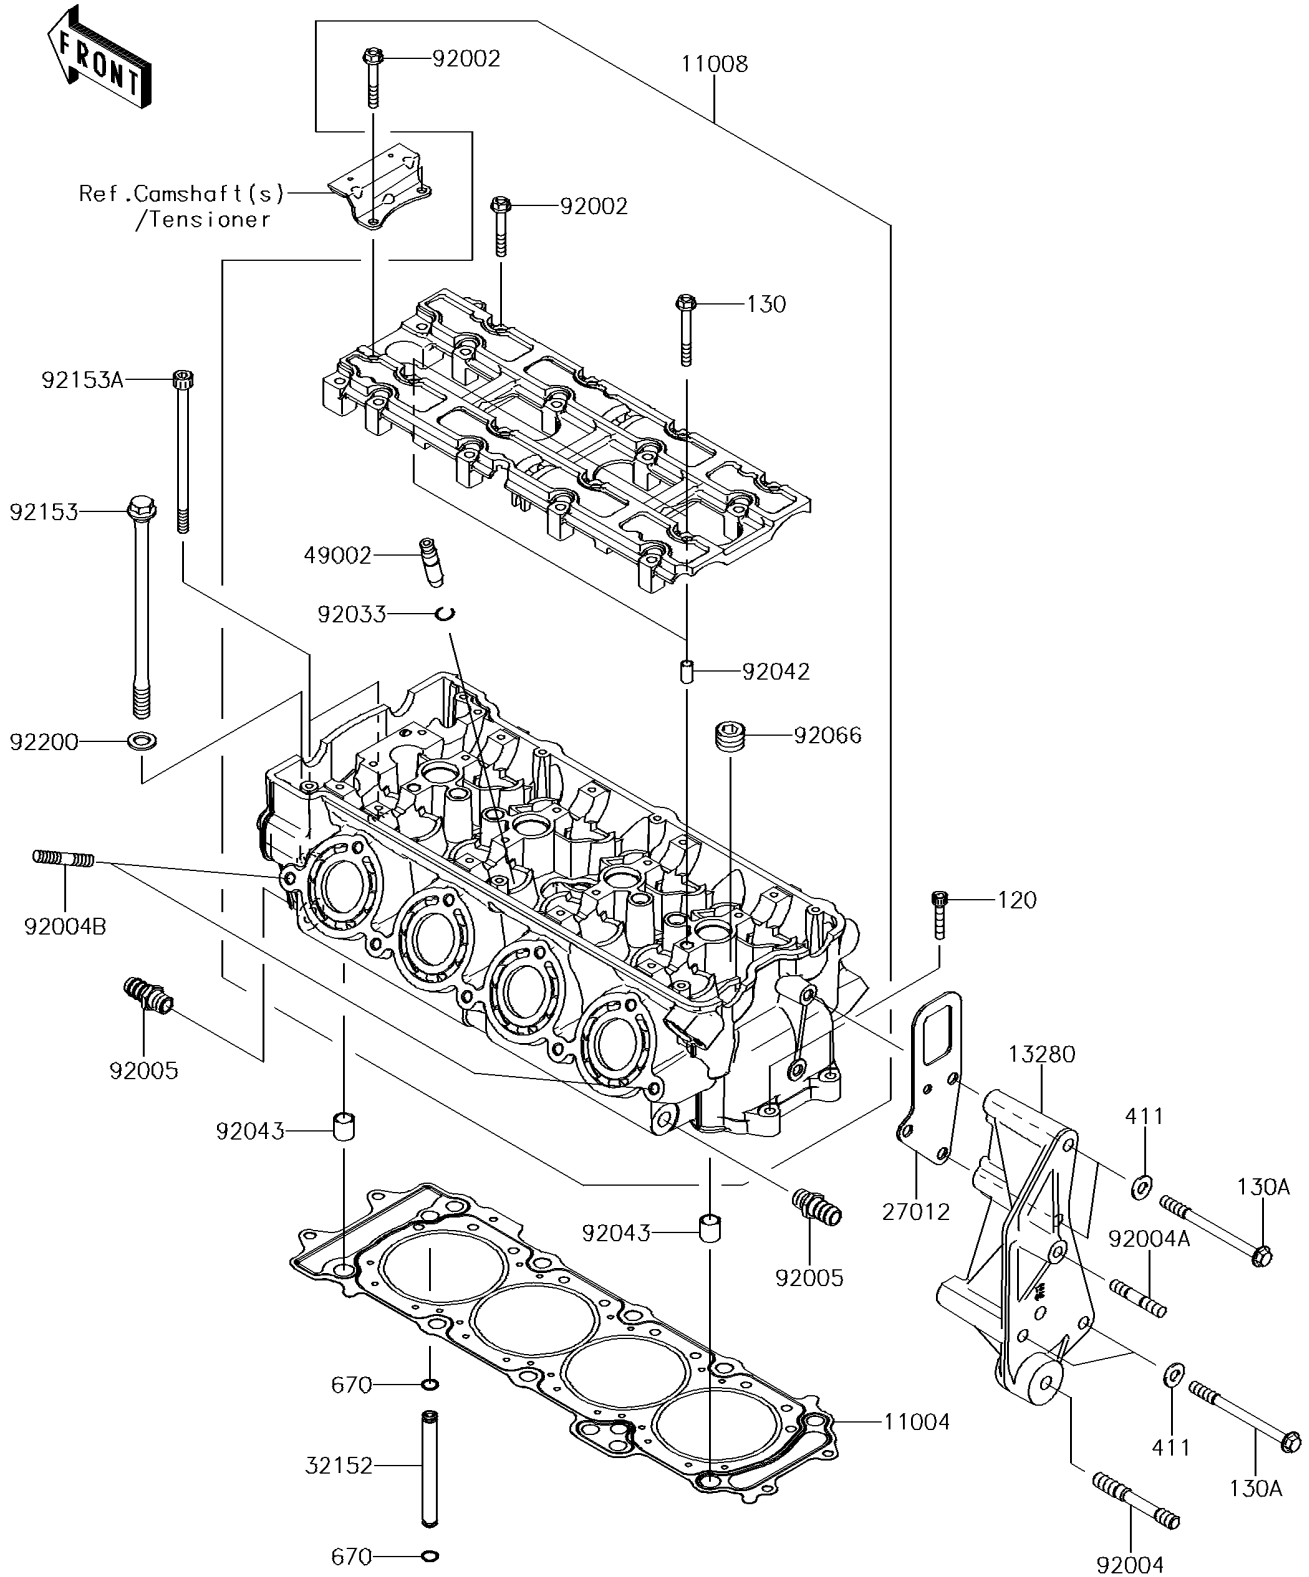

2014 Jet Ski® Ultra® 310R PARTS DIAGRAM

Cylinder Head

E1111

2014 Jet Ski® Ultra® 310R PARTS LIST

Cylinder Head

| ITEM NAME | PART NUMBER | QUANTITY |
|-------------------------------------|-------------|----------|
| GASKET-HEAD (Ref # 11004) | 11004-0744 | 1 |
| HEAD-COMP-CYLINDER (Ref # 11008) | 11008-3710 | 1 |
| BOLT-SOCKET,6X30 (Ref # 120) | 120CD0630 | 1 |
| BOLT-FLANGED,6X50 (Ref # 130) | 130CD0650 | 1 |
| BOLT-FLANGED,8X95 (Ref # 130A) | 130CD0895 | 1 |
| HOLDER,BELT TENSIONER (Ref # 13280) | 13280-3763 | 1 |
| HOOK,ENGINE,RR (Ref # 27012) | 27012-3863 | 1 |
| PIPE,OIL (Ref # 32152) | 32152-1544 | 1 |
| WASHER-PLAIN,8MM (Ref # 411) | 411S0800 | 1 |
| GUIDE-VALVE (Ref # 49002) | 49002-1140 | 1 |
| O RING,7MM (Ref # 670) | 670D1507 | 1 |
| BOLT,6X40 (Ref # 92002) | 92002-1756 | 1 |
| STUD,10X55 (Ref # 92004) | 92004-0023 | 1 |
| STUD,8X33 (Ref # 92004A) | 92004-1253 | 1 |
| STUD,8X30 (Ref # 92004B) | 92004-3743 | 1 |
| FITTING (Ref # 92005) | 92005-3714 | 1 |
| RING-SNAP (Ref # 92033) | 92033-1247 | 1 |
| PIN,DOWEL,6.3X8X14 (Ref # 92042) | 92042-007 | 1 |
| PIN,14X14 (Ref # 92043) | 92043-1593 | 1 |
| PLUG,PT1/2X12.5 (Ref # 92066) | 92066-0002 | 1 |
| BOLT,FLANGED,11X174 (Ref # 92153) | 92153-3730 | 1 |
| BOLT,SOCKET,7X126 (Ref # 92153A) | 92153-3731 | 1 |
| WASHER,11.2X18.2X1.8 (Ref # 92200) | 92200-0940 | 1 |