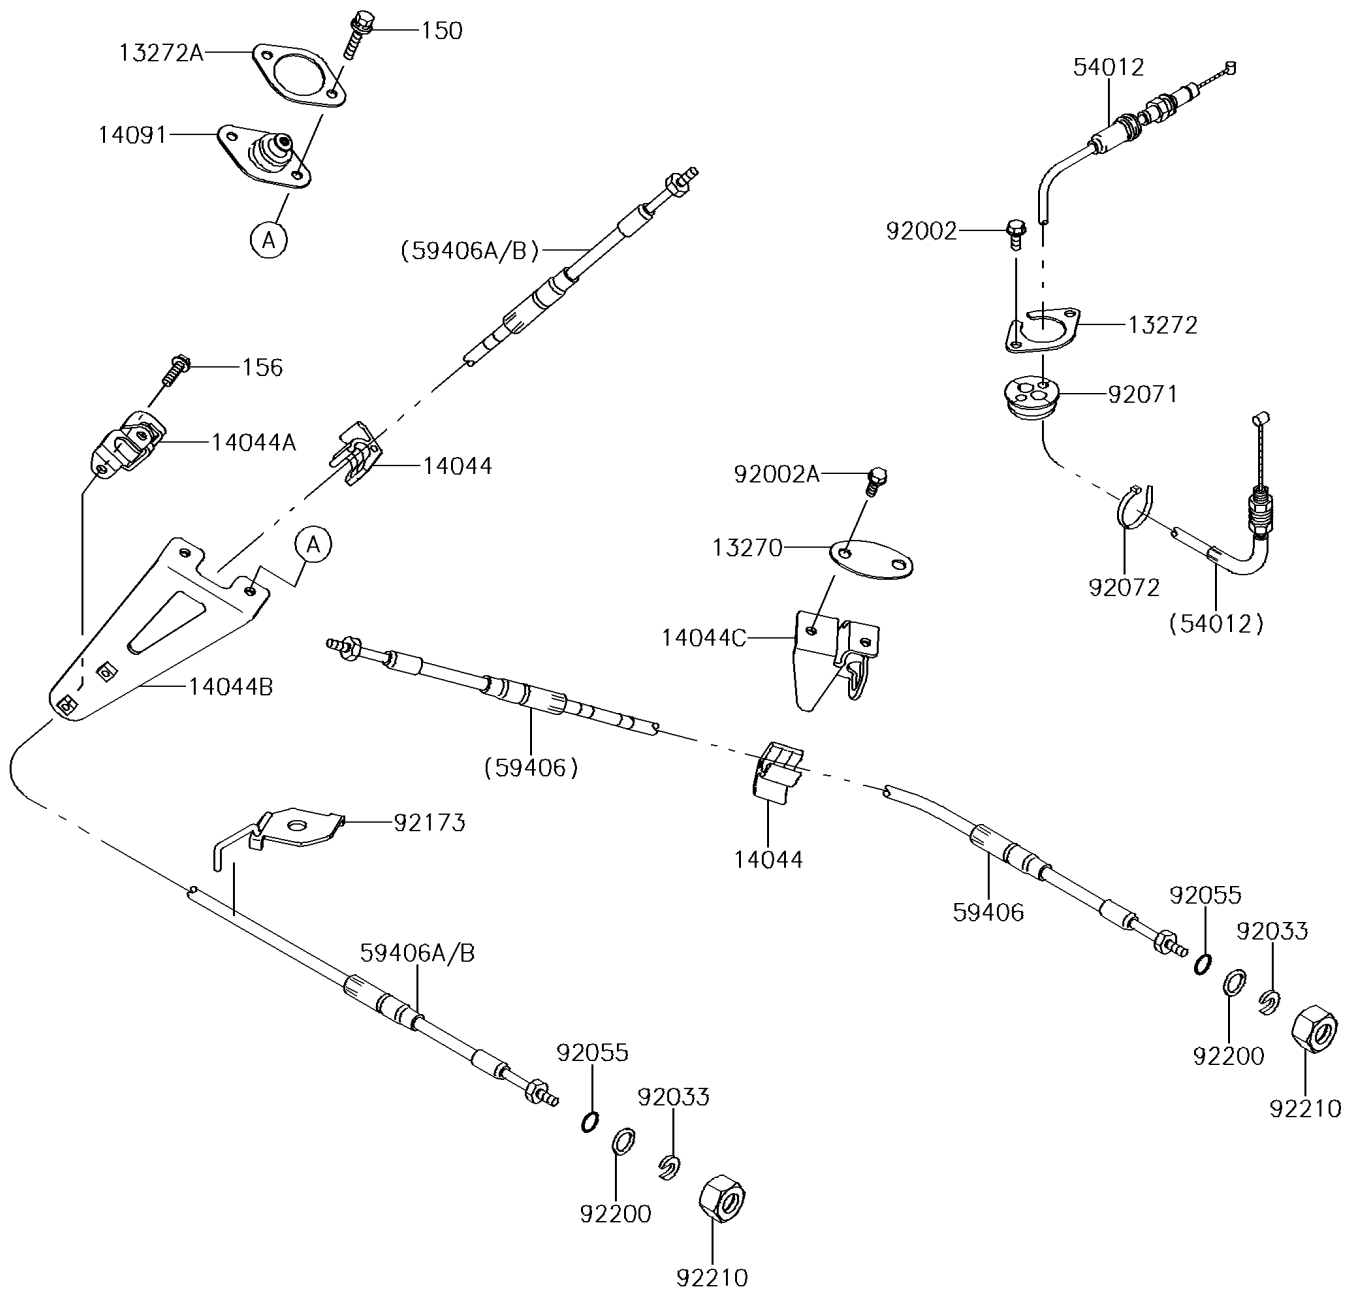

2014 Jet Ski® Ultra® 310LX PARTS DIAGRAM

Cables

F3175

2014 Jet Ski® Ultra® 310LX PARTS LIST

Cables

ITEM NAME	PART NUMBER	QUANTITY
PLATE (Ref # 13270)	13270-3860	1
PLATE (Ref # 13272)	13272-3729	1
PLATE (Ref # 13272A)	13272-3730	1
HOLDER-CABLE (Ref # 14044)	14044-3765	1
HOLDER-CABLE,REVERSE (Ref # 14044A)	14044-3766	1
HOLDER-CABLE,REVERSE (Ref # 14044B)	14044-3767	1
HOLDER-CABLE,STEERING (Ref # 14044C)	14044-3769	1
COVER (Ref # 14091)	14091-3821	1
BOLT-WS,6X25 (Ref # 150)	150R0625	1
BOLT-WP,6X16 (Ref # 156)	156R0616	1
CABLE-THROTTLE (Ref # 54012)	54012-0592	1
CABLE-STRG (Ref # 59406)	59406-0003	1
CABLE-STRG,REVERSE (Ref # 59406B)	59406-3786	1
BOLT,6X16 (Ref # 92002)	92002-3728	1
BOLT,6X20 (Ref # 92002A)	92002-3755	1
RING-SNAP (Ref # 92033)	92033-3735	1
RING-O (Ref # 92055)	92055-3778	1
GROMMET,HARNESS (Ref # 92071)	92071-3790	1
BAND,L=368.3 (Ref # 92072)	92072-3872	1
CLAMP (Ref # 92173)	92173-3704	1
WASHER,14.5X20X1.5 (Ref # 92200)	92200-3793	1
NUT,22MM (Ref # 92210)	92210-3772	1