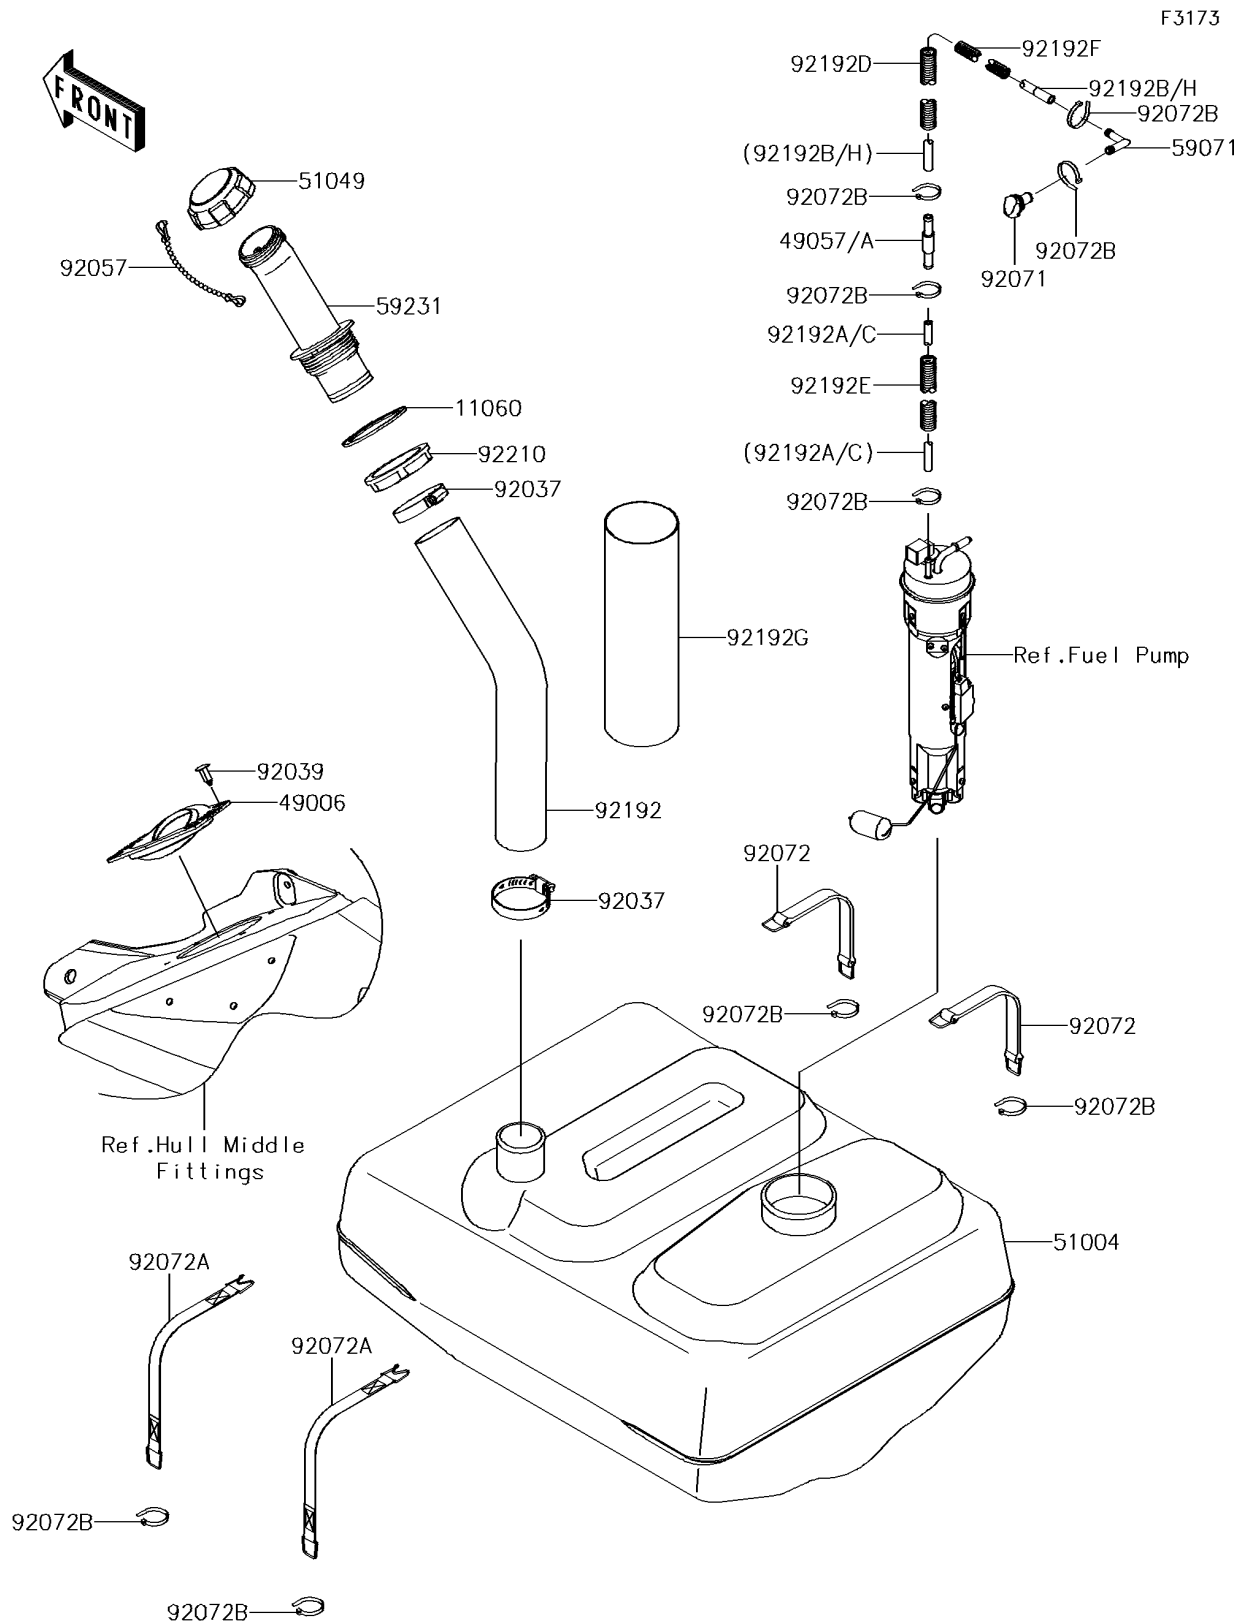

2014 Jet Ski® Ultra® 310LX PARTS DIAGRAM

Fuel Tank

2014 Jet Ski® Ultra® 310LX PARTS LIST

Fuel Tank

ITEM NAME	PART NUMBER	QUANTITY
GASKET,FUEL-FILLER (Ref # 11060)	11060-3780	1
BOOT (Ref # 49006)	49006-3719	1
VALVE-RELIEF (Ref # 49057A)	49057-3707	1
TANK-FUEL (Ref # 51004)	51004-0710	1
CAP-TANK,FUEL (Ref # 51049)	51049-0713	1
JOINT (Ref # 59071)	59071-3736	1
FILLER,FUEL TANK (Ref # 59231)	59231-3727	1
CLAMP (Ref # 92037)	92037-3738	1
RIVET (Ref # 92039)	92039-3788	1
CHAIN,COVER,L=100 (Ref # 92057)	92057-3704	1
GROMMET (Ref # 92071)	92071-3841	1
BAND (Ref # 92072)	92072-3845	1
BAND (Ref # 92072A)	92072-3847	1
BAND,L=100.08 (Ref # 92072B)	92072-3882	1
TUBE,FUEL TANK-FILLER (Ref # 92192)	92192-1044	1
TUBE,5.8X11X100 (Ref # 92192A)	92192-1103	1
TUBE,CORRUGATED,15.3X20.6X650 (Ref # 92192D)	92192-3748	1
TUBE,CORRUGATED,L=120 (Ref # 92192E)	92192-3749	1
TUBE,CORRUGATED,L=350 (Ref # 92192F)	92192-3788	1
TUBE,86X89X300 (Ref # 92192G)	92192-3822	1
TUBE,5.8X10.8X1000 (Ref # 92192H)	92192-3849	1
NUT,FUEL FILLER (Ref # 92210)	92210-3802	1