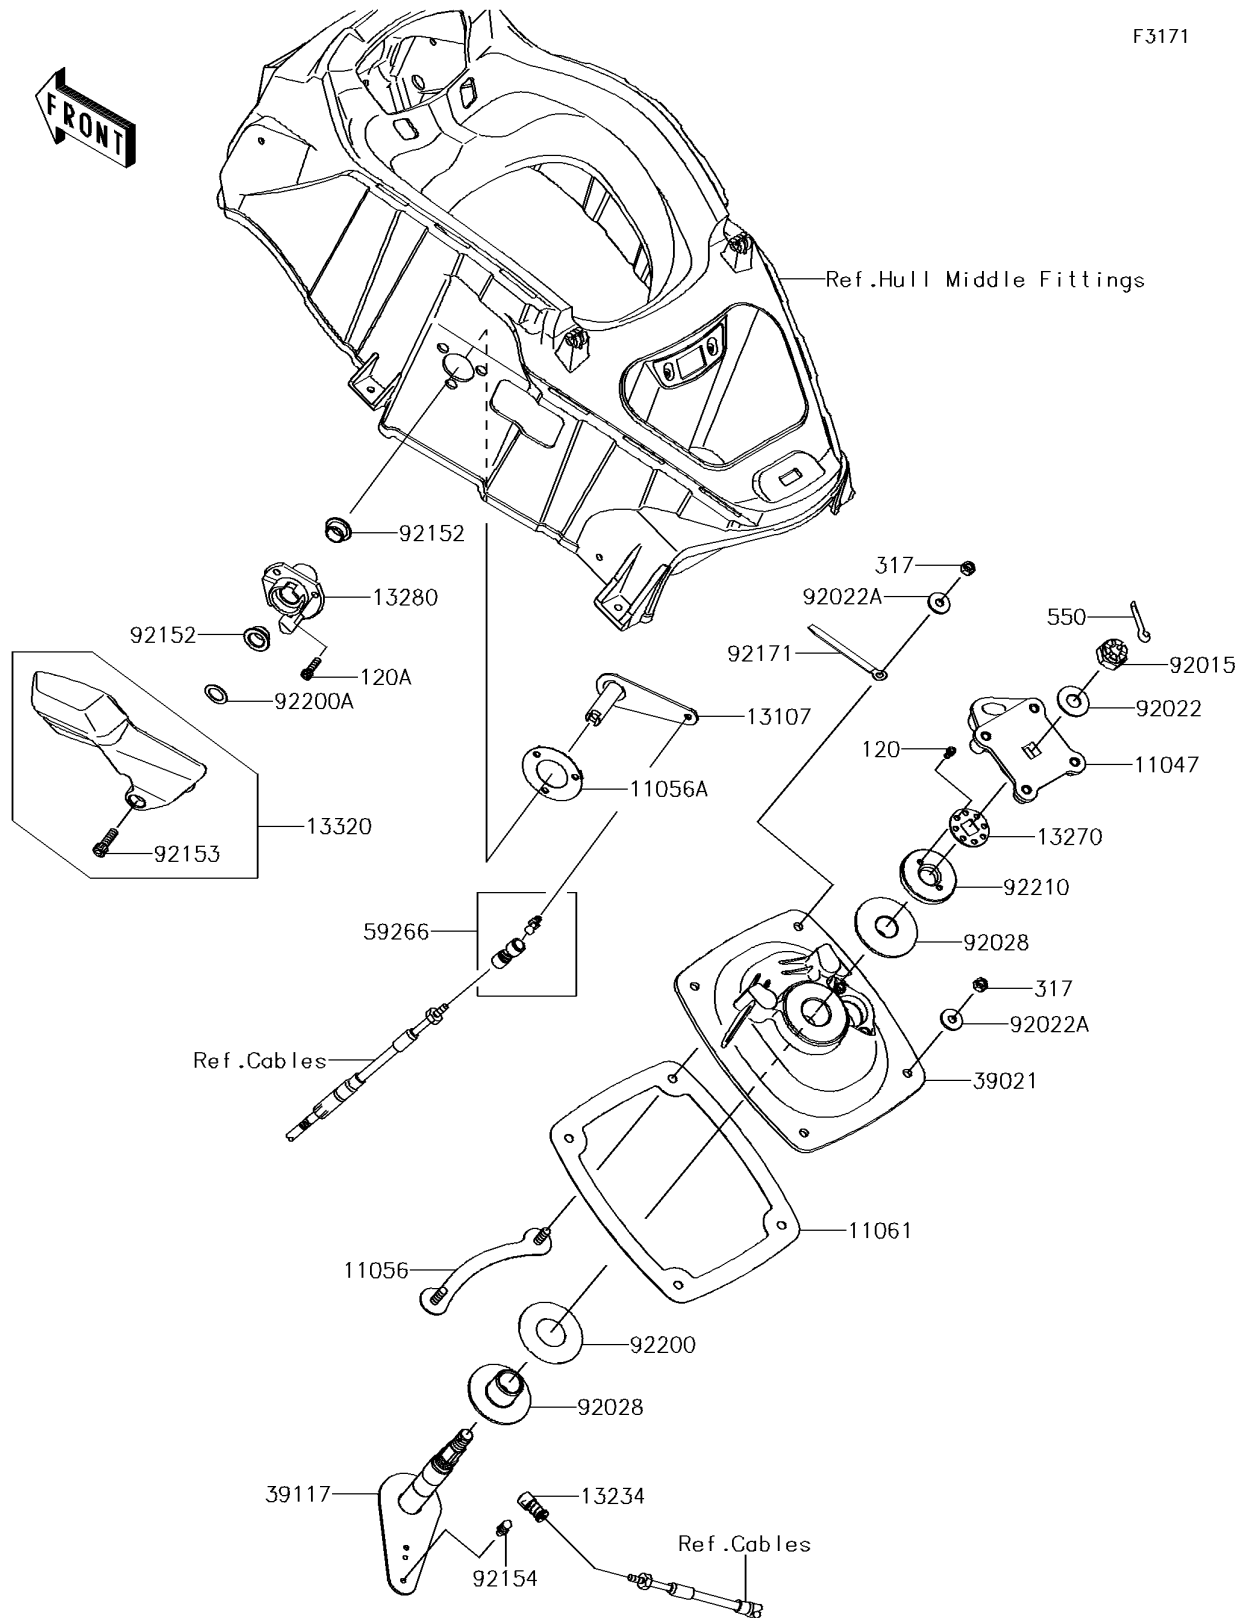

2014 Jet Ski® Ultra® 310LX PARTS DIAGRAM

Handle Pole

F3171

2014 Jet Ski® Ultra® 310LX PARTS LIST

Handle Pole

ITEM NAME	PART NUMBER	QUANTITY
BRACKET,HANDLE HOLDER (Ref # 11047)	11047-3759	1
BRACKET,HANDLE POLE BRACKET (Ref # 11056)	11056-3712	1
BRACKET (Ref # 11056A)	11056-3713	1
GASKET,HANDLE POLE BRACKET (Ref # 11061)	11061-3739	1
BOLT-SOCKET,5X10 (Ref # 120)	120R0510	1
BOLT-SOCKET,6X20 (Ref # 120A)	120R0620	1
SHAFT (Ref # 13107)	13107-3799	1
SHAFT-COMP (Ref # 13234)	13234-3713	1
PLATE,STEERING NUT (Ref # 13270)	13270-3808	1
HOLDER (Ref # 13280)	13280-0790	1
LEVER-ASSY,REVERSE (Ref # 13320)	13320-0027	1
NUT-HEX-SMALL,8MM (Ref # 317)	317R0800	1
BRACKET-HANDLE POLE (Ref # 39021)	39021-3716	1
SHAFT-STRG (Ref # 39117)	39117-3715	1
PIN-COTTER,3X35 (Ref # 550)	550S3035	1
JOINT-BALL (Ref # 59266)	59266-3710	1
NUT,CASTLE,14MM (Ref # 92015)	92015-3805	1
WASHER,15X34X2.0 (Ref # 92022)	92022-3738	1
WASHER,8.4X23X2.5 (Ref # 92022A)	92022-3744	1
BUSHING,STEERING (Ref # 92028)	92028-3748	1
COLLAR (Ref # 92152)	92152-3748	1
BOLT,SOCKET,8X25 (Ref # 92153)	92153-3739	1
BOLT,BALL,6MM (Ref # 92154)	92154-3710	1
CLAMP,L=150 (Ref # 92171)	92171-3717	1
WASHER,32.5X70X2 (Ref # 92200)	92200-3718	1
WASHER,16.5X25X1 (Ref # 92200A)	92200-3800	1
NUT,STEERING SHAFT,22MM (Ref # 92210)	92210-3800	1