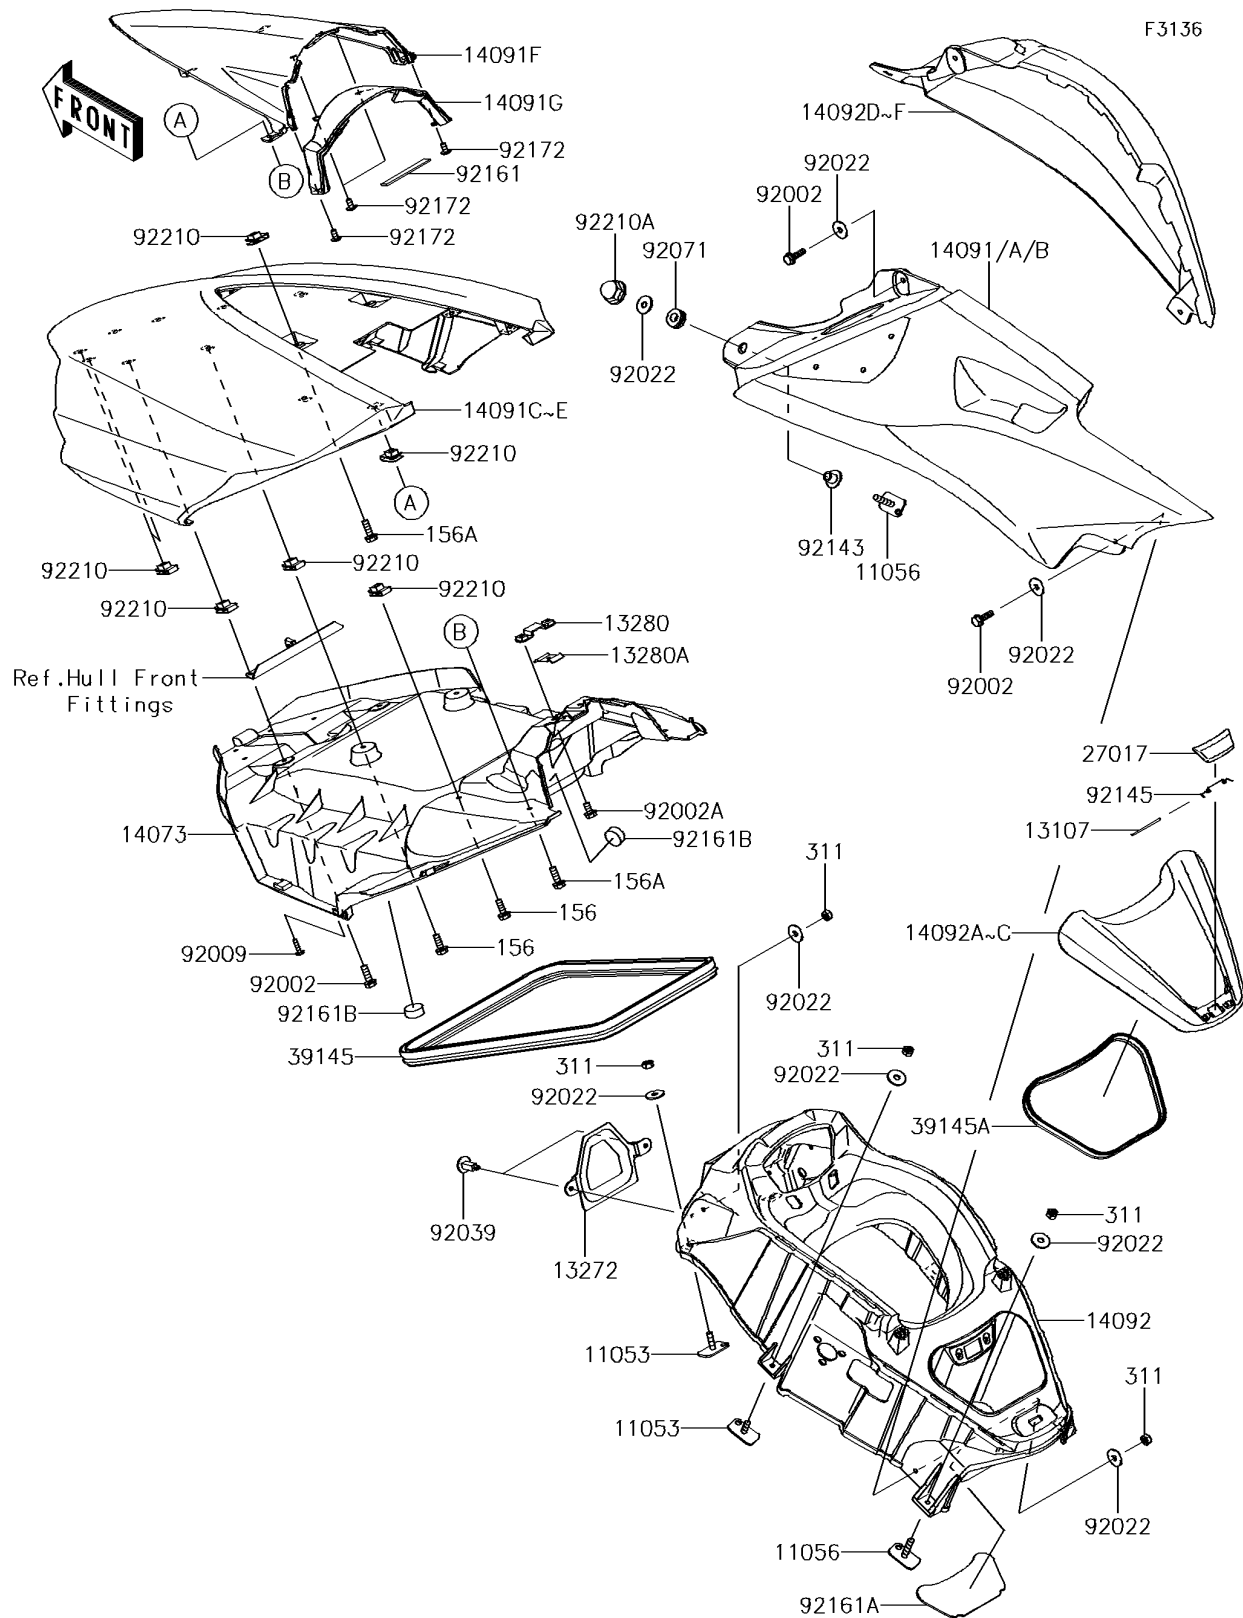

## 2014 Jet Ski® Ultra® 310LX PARTS DIAGRAM

Hull Middle Fittings

## 2014 Jet Ski® Ultra® 310LX PARTS LIST

Hull Middle Fittings

ITEM NAME	PART NUMBER	QUANTITY
BRACKET (Ref # 11053)	11053-3776	1
BRACKET (Ref # 11056)	11056-3724	1
SHAFT (Ref # 13107)	13107-3790	1
PLATE,INTAKE COVER (Ref # 13272)	13272-1221	1
HOLDER,ROD (Ref # 13280)	13280-3749	1
HOLDER,ROD (Ref # 13280A)	13280-3751	1
DUCT,HATCH,INNER (Ref # 14073)	14073-3837	1
COVER,SIDE,LH,C.L.GREEN (Ref # 14091)	14091-3780-367	1
COVER,FR HATCH,C.L.GREEN (Ref # 14091C)	14091-3824-367	1
COVER,METER,FR (Ref # 14091F)	14091-3825	1
COVER,METER,RR (Ref # 14091G)	14091-3826	1
COVER,HANDLE,F.BLACK (Ref # 14092)	14092-1154-6Z	1
COVER,CENTER STORAGE,C.L.GREEN (Ref # 14092A)	14092-3701-367	1
COVER,SIDE,RH,C.L.GREEN (Ref # 14092D)	14092-3708-367	1
BOLT-WP,6X18 (Ref # 156)	156R0618	1
LOCK,CENTER STORAGE (Ref # 27017)	27017-3726	1
TRIM-SEAL (Ref # 39145)	39145-3793	1
TRIM-SEAL,L=720 (Ref # 39145A)	39145-3802	1
BOLT,6X20 (Ref # 92002)	92002-3755	1
BOLT,6X12 (Ref # 92002A)	92002-3763	1
SCREW,TAPPING,4X16 (Ref # 92009)	92009-3849	1
WASHER,6.5X20X1.5 (Ref # 92022)	92022-3710	1
RIVET (Ref # 92039)	92039-3788	1
GROMMET (Ref # 92071)	92071-3716	1
COLLAR (Ref # 92143)	92143-3750	1
SPRING (Ref # 92145)	92145-3729	1
DAMPER,16X100X3.18 (Ref # 92161)	92161-0968	1
DAMPER,CENTER STORAGE (Ref # 92161A)	92161-3773	1
DAMPER (Ref # 92161B)	92161-3790	1

## 2014 Jet Ski® Ultra® 310LX PARTS LIST

Hull Middle Fittings

ITEM NAME	PART NUMBER	QUANTITY
SCREW,5X12 (Ref # 92172)	92172-3714	1
NUT,6MM (Ref # 92210)	92210-3768	1
NUT,CAP,6MM (Ref # 92210A)	92210-3785	1
BOLT-WP,6X20 (Ref # 156A)	156R0620	1
NUT-HEX,6MM (Ref # 311)	311R0600	1