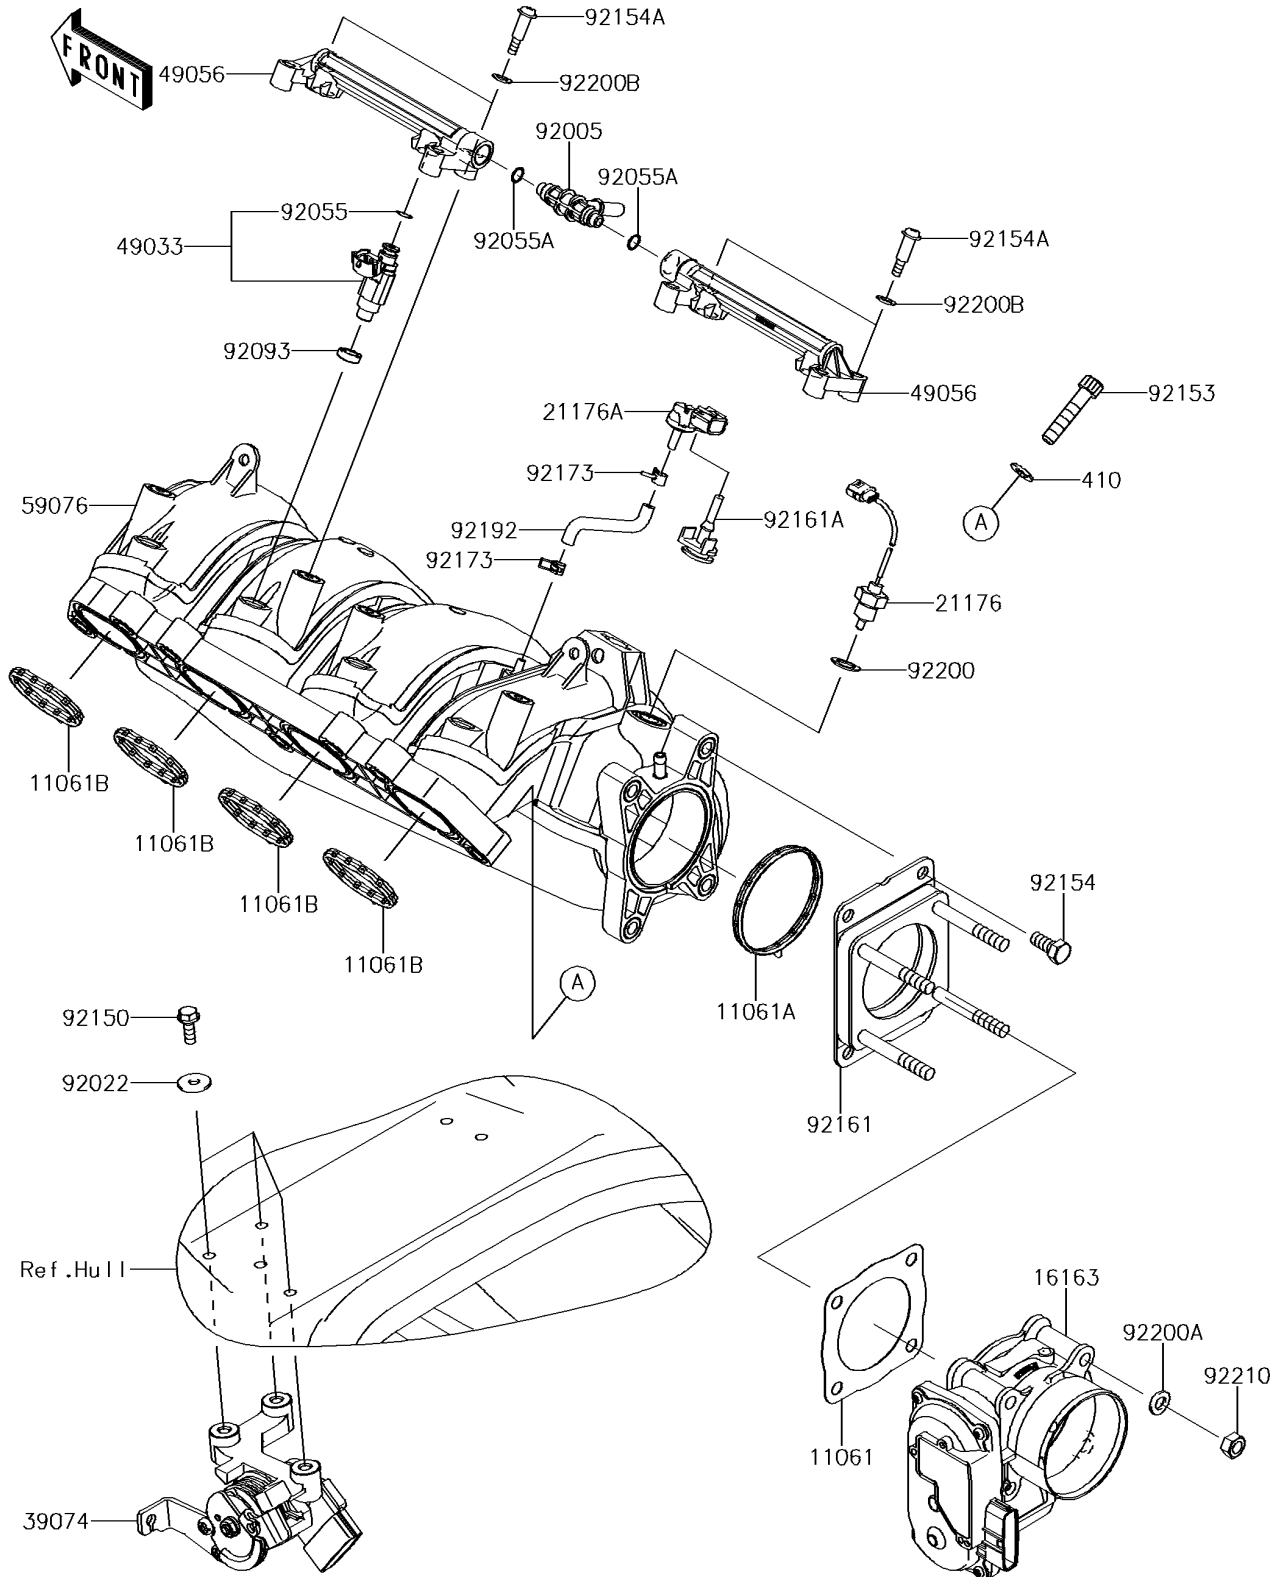

## 2014 Jet Ski® Ultra® 310LX PARTS DIAGRAM

Throttle

E1510

## 2014 Jet Ski® Ultra® 310LX PARTS LIST

### Throttle

ITEM NAME	PART NUMBER	QUANTITY
GASKET,THROTTLE (Ref # 11061)	11061-0824	1
GASKET,MANIFOLD (Ref # 11061A)	11061-3766	1
GASKET,THROTTLE (Ref # 11061B)	11061-3767	1
THROTTLE-ASSY (Ref # 16163)	16163-3717	1
SENSOR,AIR TEMPERATURE (Ref # 21176)	21176-3767	1
SENSOR,BOOST (Ref # 21176A)	21176-3777	1
LEVER-ASSY-THROTTLE (Ref # 39074)	39074-3730	1
WASHER-PLAIN-SMALL,8MM (Ref # 410)	410S0800	1
NOZZLE-INJECTION (Ref # 49033)	49033-3709	1
PIPE-INJECTION,FUEL (Ref # 49056)	49056-3705	1
MANIFOLD-INTAKE (Ref # 59076)	59076-0006	1
FITTING,FUEL PIPE (Ref # 92005)	92005-3766	1
WASHER,6.5X20X1.5 (Ref # 92022)	92022-3710	1
RING-O,INJECTION NOZZLE (Ref # 92055)	92055-1622	1
RING-O (Ref # 92055A)	92055-3782	1
SEAL (Ref # 92093)	92093-0127	1
BOLT,6X18 (Ref # 92150)	92150-3729	1
BOLT,SOCKET,8X40 (Ref # 92153)	92153-0517	1
BOLT (Ref # 92154)	92154-1389	1
BOLT (Ref # 92154A)	92154-3713	1
DAMPER (Ref # 92161)	92161-1635	1
DAMPER (Ref # 92161A)	92161-3796	1
CLAMP (Ref # 92173)	92173-3702	1
TUBE (Ref # 92192)	92192-1361	1
WASHER,12X18X1 (Ref # 92200)	92200-0712	1
WASHER (Ref # 92200A)	92200-3806	1
WASHER (Ref # 92200B)	92200-3807	1
NUT (Ref # 92210)	92210-0897	1