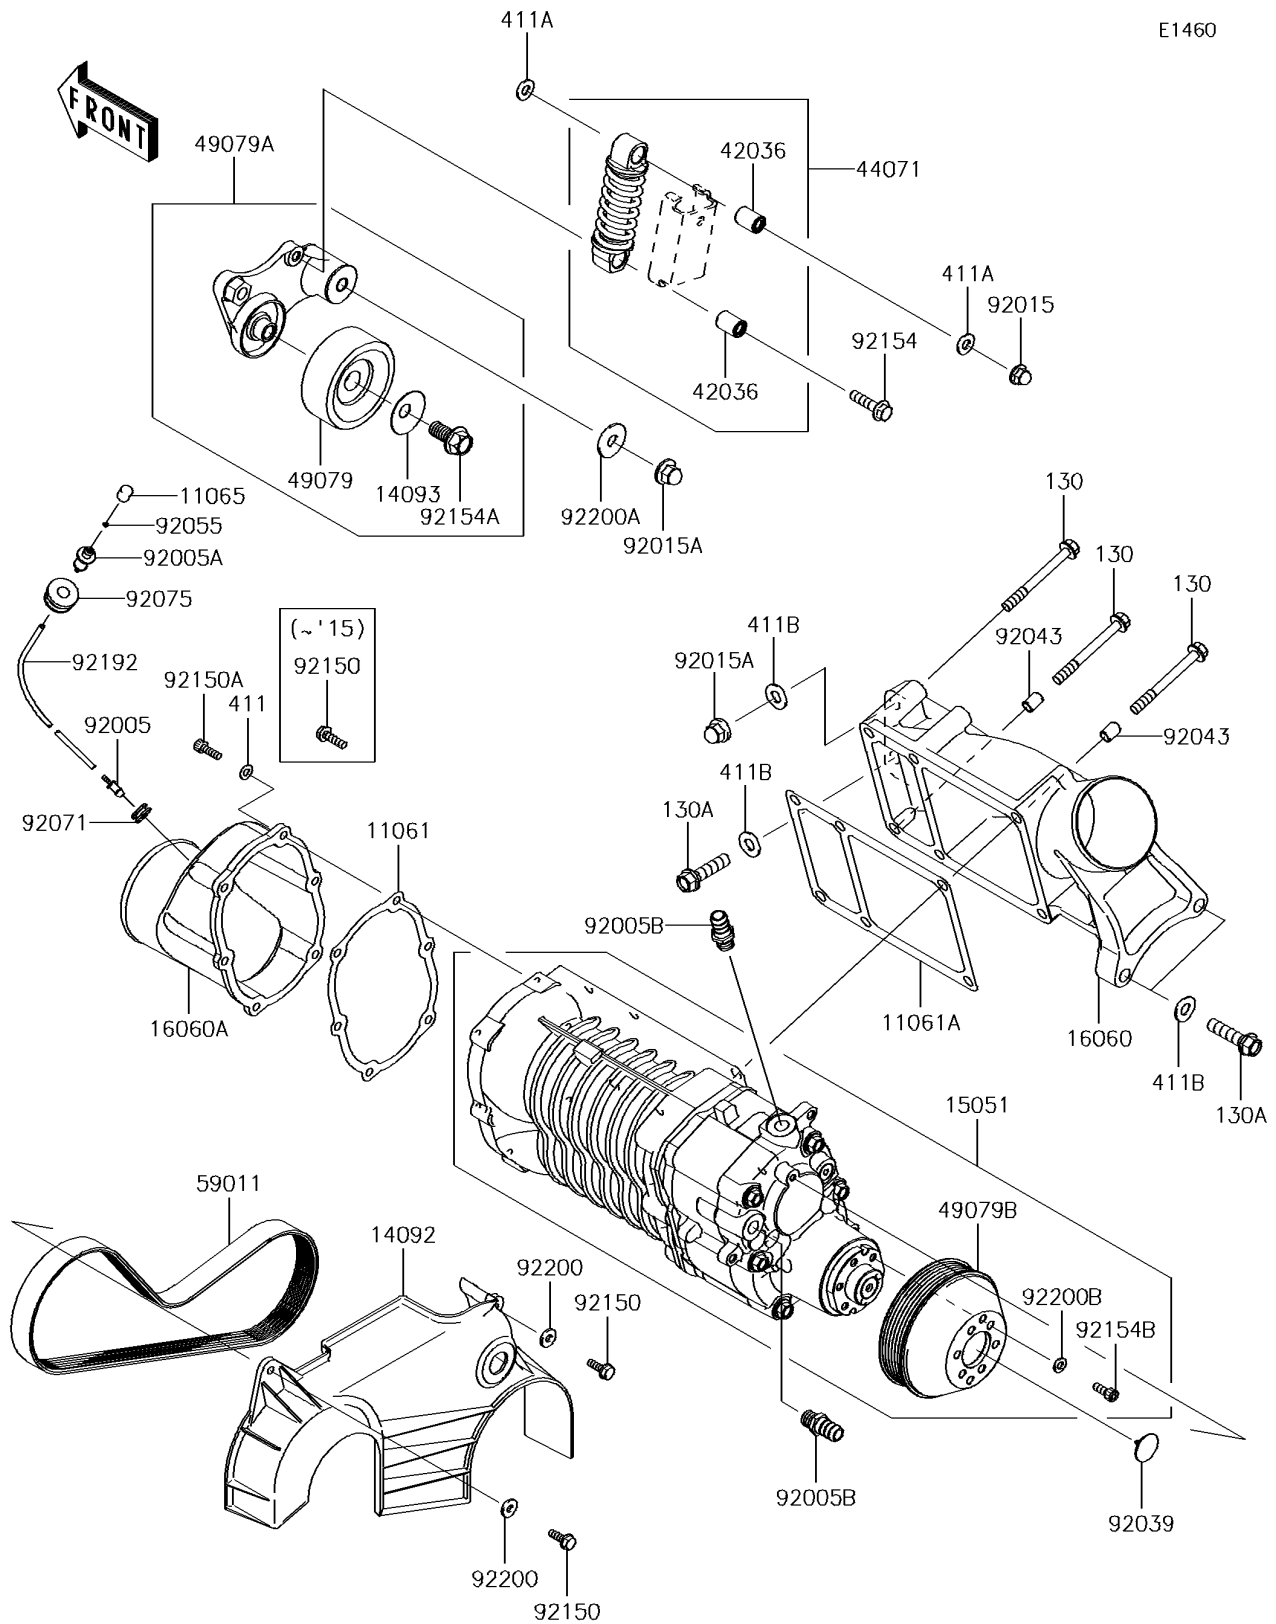

2014 Jet Ski® Ultra® 310LX PARTS DIAGRAM

Super Charger

E1460

2014 Jet Ski® Ultra® 310LX PARTS LIST

Super Charger

ITEM NAME	PART NUMBER	QUANTITY
GASKET,COMPRESSOR INLET (Ref # 11061)	11061-0760	1
GASKET,COMPRESSOR OUT (Ref # 11061A)	11061-3763	1
CAP (Ref # 11065)	11065-0156	1
BOLT-FLANGED,8X75 (Ref # 130)	130CD0875	1
BOLT-FLANGED,10X40 (Ref # 130A)	130CD1040	1
COVER,BELT (Ref # 14092)	14092-0838	1
COVER (Ref # 14093)	14093-0222	1
COMPRESSOR-AIR,SUPER CHARGER (Ref # 15051)	15051-3704	1
PIPE-INTAKE,COMPRESSOR OUT (Ref # 16060)	16060-0028	1
PIPE-INTAKE,COMPRESSOR INLET (Ref # 16060A)	16060-0738	1
WASHER-PLAIN,8MM (Ref # 411A)	411S0800	1
WASHER-PLAIN,10MM (Ref # 411B)	411S1000	1
SLEEVE (Ref # 42036)	42036-0713	1
DAMPER-ASSY (Ref # 44071)	44071-0776	1
PULLEY-BELT (Ref # 49079)	49079-0025	1
PULLEY-BELT (Ref # 49079A)	49079-0703	1
PULLEY-BELT (Ref # 49079B)	49079-3704	1
BELT,6PK845 (Ref # 59011)	59011-0032	1
FITTING (Ref # 92005)	92005-0722	1
FITTING (Ref # 92005A)	92005-0723	1
FITTING (Ref # 92005B)	92005-3714	1
NUT,CAP,8MM (Ref # 92015)	92015-1371	1
NUT,10MM (Ref # 92015A)	92015-1649	1
RIVET (Ref # 92039)	92039-3795	1
PIN,8.2X10.5X14 (Ref # 92043)	92043-3764	1
RING-0,2X1 (Ref # 92055)	92055-0718	1
GROMMET (Ref # 92071)	92071-3733	1
DAMPER,FUEL TANK (Ref # 92075)	92075-1424	1
BOLT,6X18 (Ref # 92150)	92150-3729	1

2014 Jet Ski® Ultra® 310LX PARTS LIST

Super Charger

ITEM NAME	PART NUMBER	QUANTITY
BOLT (Ref # 92154)	92154-0865	1
BOLT (Ref # 92154A)	92154-1626	1
BOLT,SOCKET,6X16 (Ref # 92154B)	92154-3714	1
TUBE,3X4X600 (Ref # 92192)	92192-1004	1
WASHER,6.5X16X2.0 (Ref # 92200)	92200-1543	1
WASHER (Ref # 92200A)	92200-3762	1
WASHER,6.5X13X1.5 (Ref # 92200B)	92200-3814	1