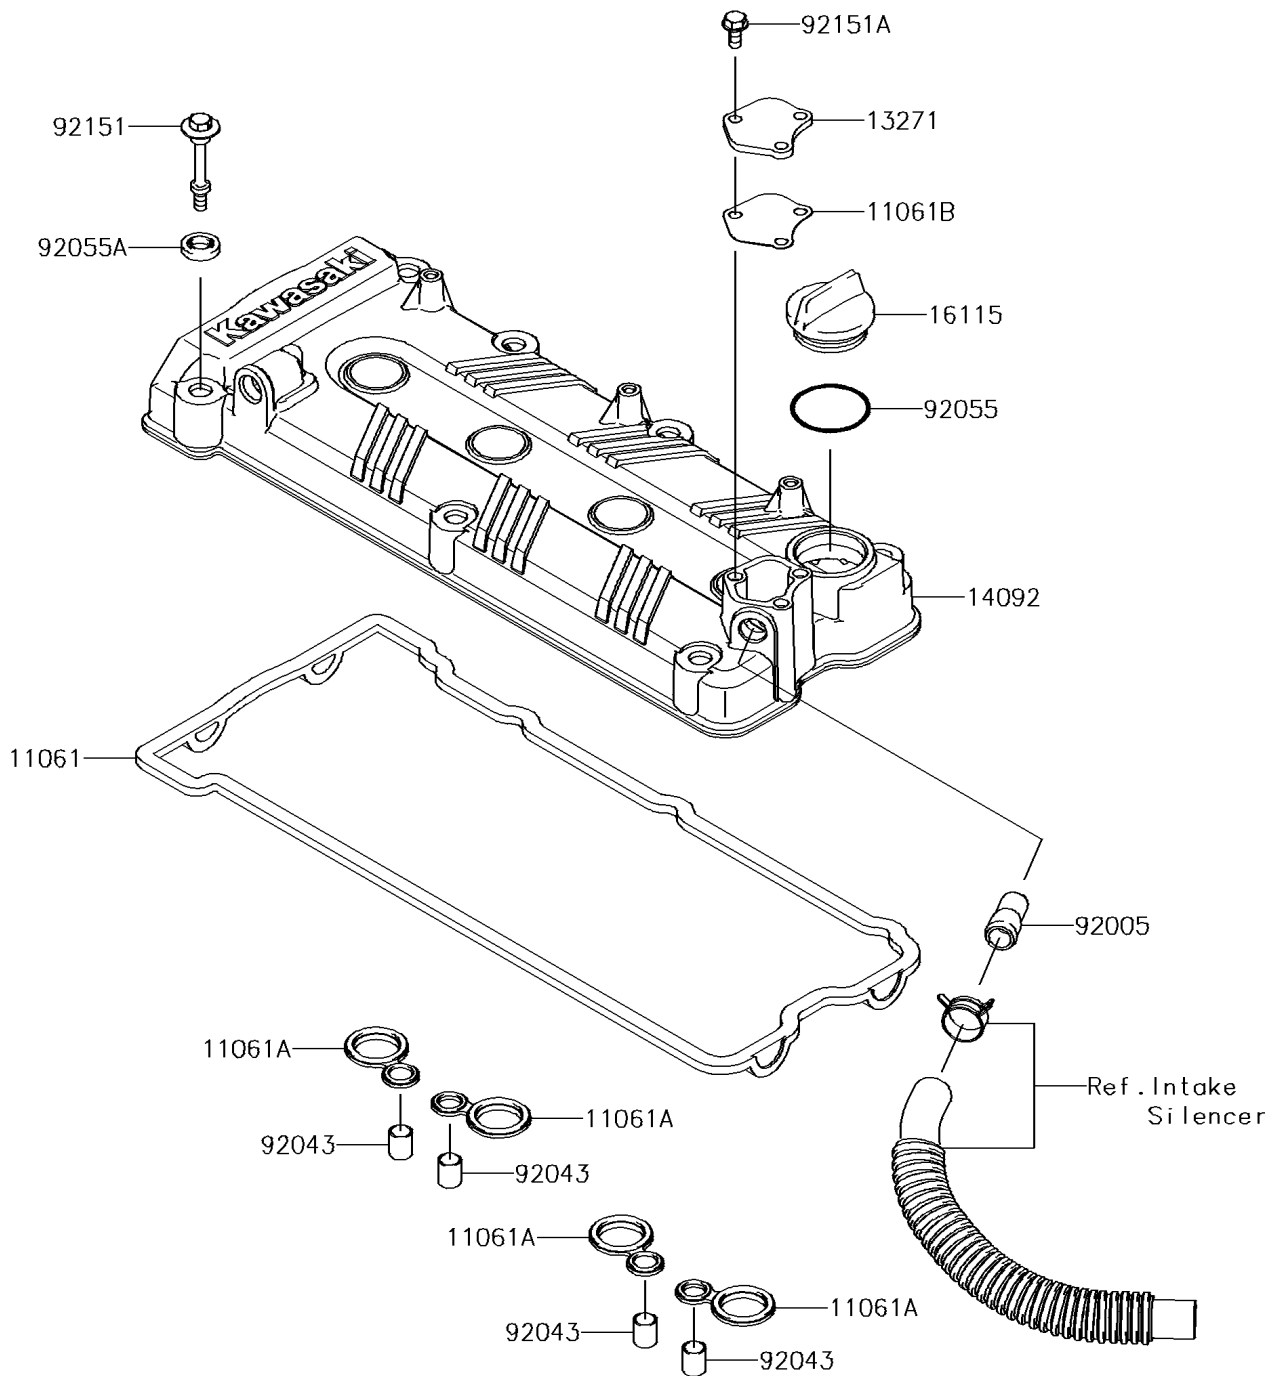

2014 Jet Ski® Ultra® 310LX PARTS DIAGRAM

Cylinder Head Cover

E1112

2014 Jet Ski® Ultra® 310LX PARTS LIST

Cylinder Head Cover

ITEM NAME	PART NUMBER	QUANTITY
GASKET,HEAD COVER (Ref # 11061)	11061-0090	1
GASKET,SPARK PLUG HOLE (Ref # 11061A)	11061-0105	1
GASKET,PLATE (Ref # 11061B)	11061-0814	1
PLATE (Ref # 13271)	13271-3898	1
COVER,HEAD (Ref # 14092)	14092-0836	1
CAP-OIL FILLER (Ref # 16115)	16115-1064	1
FITTING (Ref # 92005)	92005-3741	1
PIN,10.1X12X14 (Ref # 92043)	92043-4009	1
RING-O,38X1.9 (Ref # 92055)	92055-1295	1
RING-O,HEAD COVER BOLT (Ref # 92055A)	92055-1352	1
BOLT,HEAD COVER (Ref # 92151)	92151-1221	1
BOLT,6X14 (Ref # 92151A)	92151-3788	1