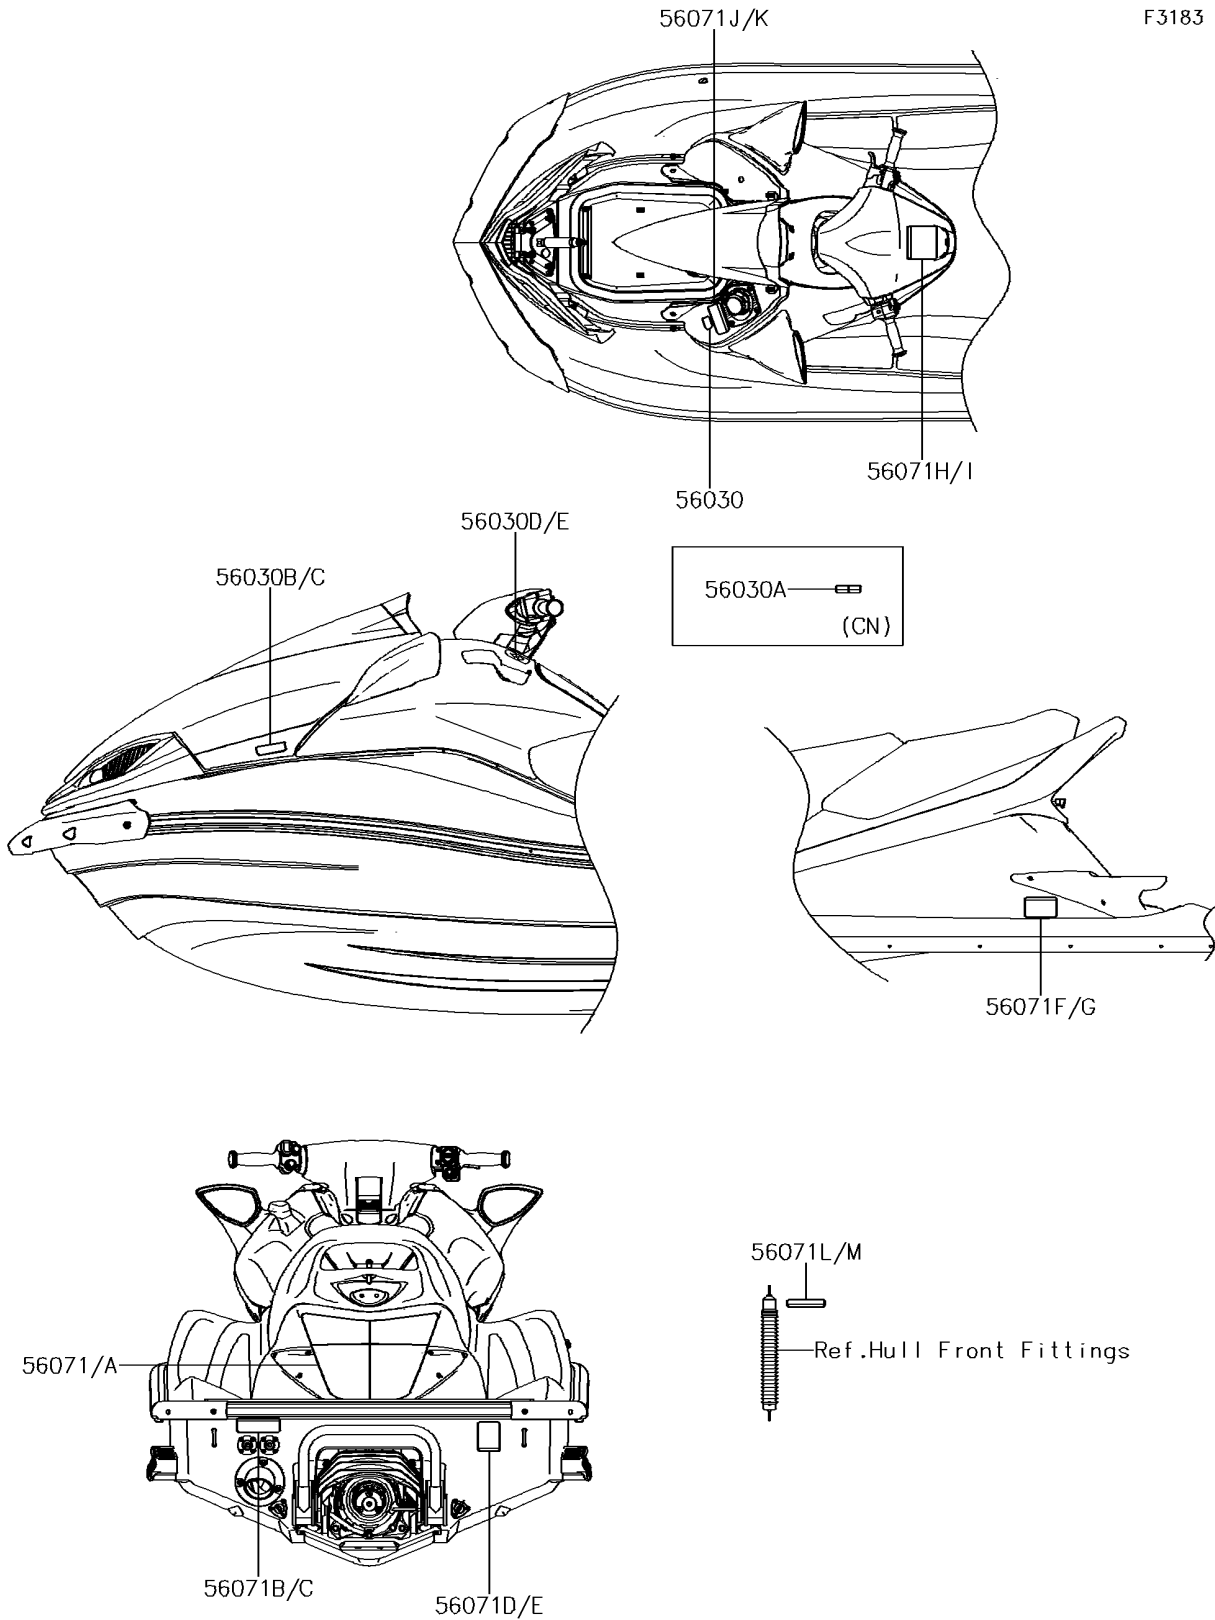

## 2014 Jet Ski® Ultra® 310X PARTS DIAGRAM

Labels

F3183

## 2014 Jet Ski® Ultra® 310X PARTS LIST

Labels

ITEM NAME	PART NUMBER	QUANTITY
LABEL,GASOLINE (Ref # 56030A)	56030-0358	1
LABEL,FIRE EXTINGUISHER (Ref # 56030B)	56030-3755	1
LABEL,FIRE EXTINGUISHER (Ref # 56030C)	56030-3757	1
LABEL,REVERSE (Ref # 56030D)	56030-3815	1
LABEL,REVERSE (Ref # 56030E)	56030-3816	1
LABEL-WARNING,IMPORTANT SAFETY (Ref # 56071)	56071-0385	1
LABEL-WARNING,IMPORTANT SAFETY (Ref # 56071A)	56071-0386	1
LABEL-WARNING,FLUSHING (Ref # 56071B)	56071-0392	1
LABEL-WARNING,FLUSHING (Ref # 56071C)	56071-0393	1
LABEL-WARNING,RIGHTING (Ref # 56071D)	56071-0398	1
LABEL-WARNING,RIGHTING (Ref # 56071E)	56071-0399	1
LABEL-WARNING,GRAB,HANDLE,STEP (Ref # 56071F)	56071-0402	1
LABEL-WARNING,GRAB,HANDLE,STEP (Ref # 56071G)	56071-0403	1
LABEL-WARNING,READ AND FOLLOW (Ref # 56071H)	56071-0406	1
LABEL-WARNING,READ AND FOLLOW (Ref # 56071I)	56071-0407	1
LABEL-WARNING,FUEL SUPPLY (Ref # 56071J)	56071-0424	1
LABEL-WARNING,FUEL SUPPLY (Ref # 56071K)	56071-0425	1
LABEL-WARNING,DAMPER (Ref # 56071L)	56071-0568	1
LABEL-WARNING,DAMPER (Ref # 56071M)	56071-3737	1