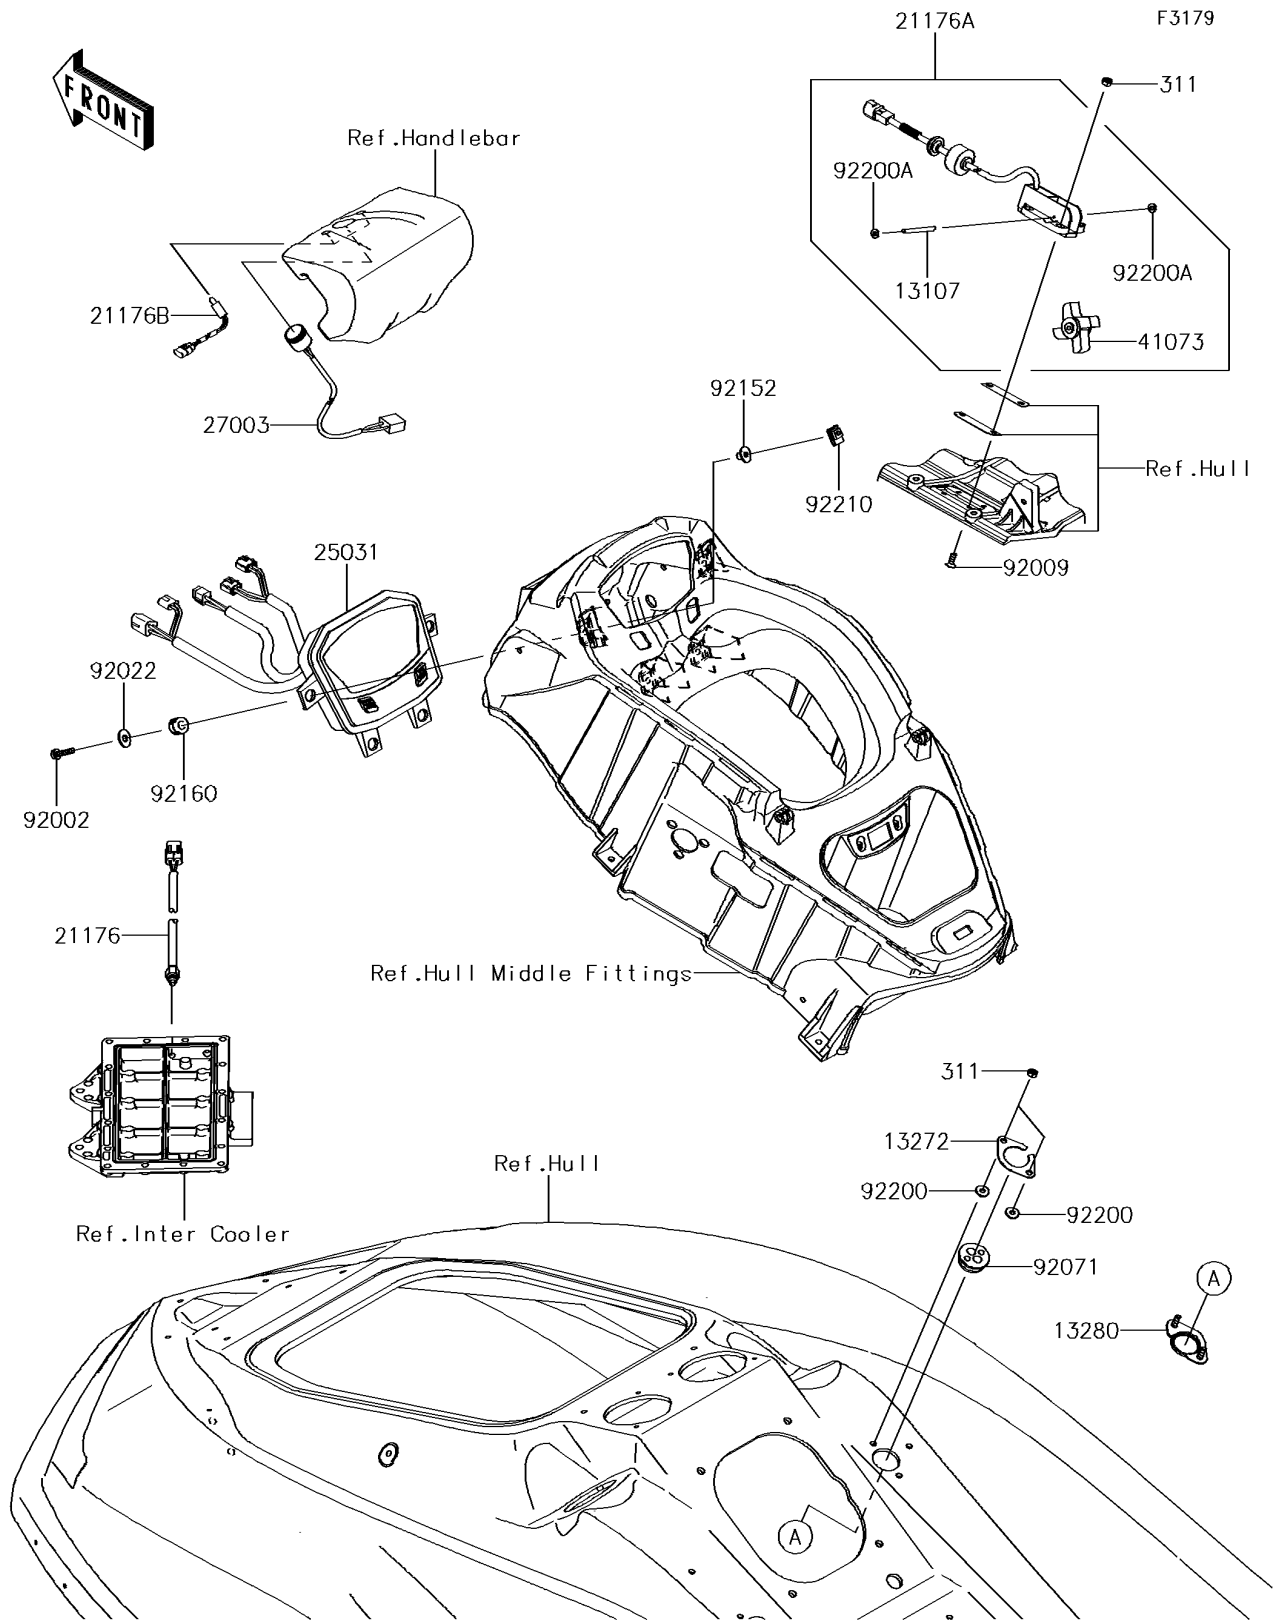

2014 Jet Ski® Ultra® 310X PARTS DIAGRAM

Meters

2014 Jet Ski® Ultra® 310X PARTS LIST

Meters

ITEM NAME	PART NUMBER	QUANTITY
SHAFT (Ref # 13107)	13107-3807	1
PLATE (Ref # 13272)	13272-3729	1
HOLDER (Ref # 13280)	13280-0724	1
SENSOR,TEMP (Ref # 21176)	21176-0072	1
SENSOR,SPEED (Ref # 21176A)	21176-3775	1
SENSOR,AIR TEMP (Ref # 21176B)	21176-3778	1
METER-ASSY (Ref # 25031)	25031-0689	1
HORN (Ref # 27003)	27003-3706	1
NUT-HEX,6MM (Ref # 311)	311R0600	1
WHEEL-ASSY,PADDLE (Ref # 41073)	41073-3701	1
BOLT,6X25 (Ref # 92002)	92002-3714	1
SCREW,6X16 (Ref # 92009)	92009-3703	1
WASHER,6.5X20X1.5 (Ref # 92022)	92022-3710	1
GROMMET,HARNESS (Ref # 92071)	92071-3790	1
COLLAR (Ref # 92152)	92152-3755	1
DAMPER,10X20X12 (Ref # 92160)	92160-1167	1
WASHER,6.5X16X2.0 (Ref # 92200)	92200-1543	1
WASHER (Ref # 92200A)	92200-3805	1
NUT,6MM (Ref # 92210)	92210-3768	1